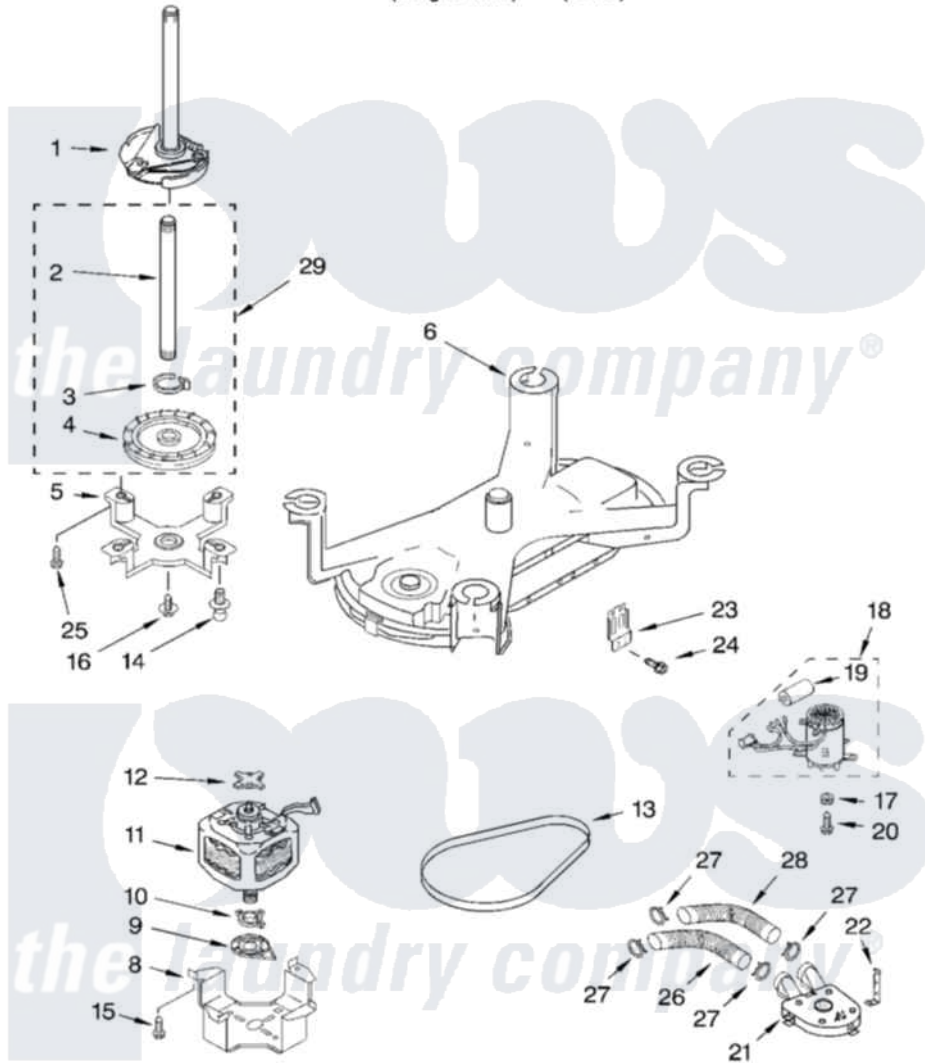

Whirlpool 7MGVW9959KL2 05 - BRAKE, MOTOR AND PUMP PARTS

BRAKE, MOTOR AND PUMP PARTS

For Models: 7MGVW9959KQ2, 7MGVW9959KL2
(Designer White) (Pewter)

8179944

9

Whirlpool [Residential Whirlpool 7MGVW9959KL2 Washer Parts](#) Parts Diagram 05 - BRAKE, MOTOR AND PUMP PARTS

[Click on the part number to view part](#)

Item	Original Part Number	Replaced By	Status	Part Description
1	8271972			Brake And Drive Tube
2	8055094			Shaft, Washplate
3	8055224			Spring Assembly
4	8282498			Pulley, Drive
5	8055091			Bearing Plate, Lower Drive
6	8054942			Support, Tub
8	8283349			Plate, Motor
9	8054912			Socket, Isolator
10	8054996			Isolator, Motor
11	9724551	285917		Motor-Drive
12	8054913			Isolator, Motor
13	9724037	8562613		Belt, Drive
14	8272127		Not Available	Stud, Ball (2)
15	3400214			Screw
16	8055225			Screw, 1/4 X 3/4
17	8283536			Isolator, Pump Motor

18	8054968	285990	Motor-Pump
19	9724548	285990	Motor-Pump
20	3400206		Screw
21	8541816	285990	Motor-Pump
22	8054967	Not Available	Retainer, Pump (2)
23	9725000		Bracket, Motor Connector
24	3390631		Screw, 10-16 X 3/8
25	3400215	Not Available	Screw
26	8054944		Hose, Tub To Pump
27	371504	616099	Clamp
28	8054988		Hose, Tub To Pump
29	8055089		Pulley Assembly- Drive