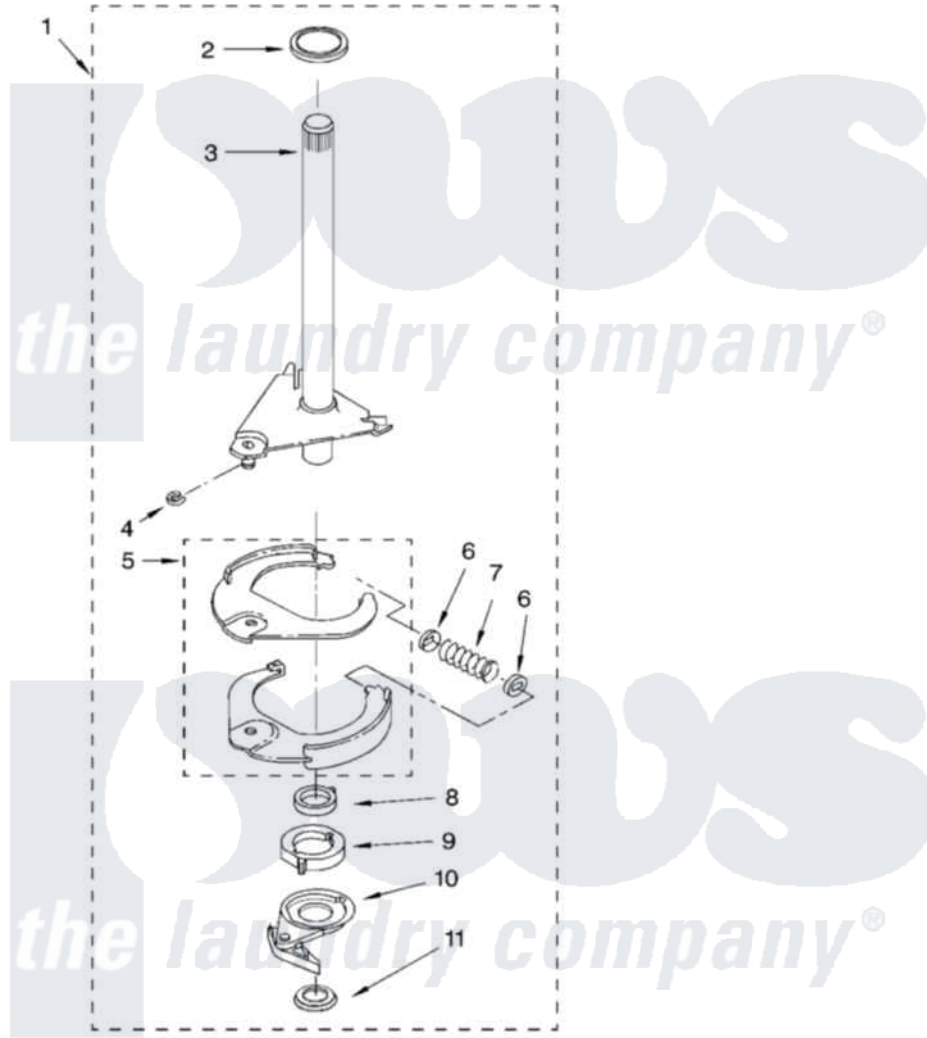

# Whirlpool 7MGVW9959KL2 07 - BRAKE AND DRIVE TUBE PARTS

## BRAKE AND DRIVE TUBE PARTS

For Models: 7MGVW9959KQ2, 7MGVW9959KL2  
(Designer White) (Pewter)

12

8179944

Whirlpool [Residential Whirlpool 7MGVW9959KL2 Washer Parts](#) Parts Diagram 07 - BRAKE AND DRIVE TUBE PARTS

[Click on the part number to view part](#)

Item	Original Part Number	Replaced By	Status	Part Description
1	<a href="#">8271972</a>			Brake And Drive Tube
2	<a href="#">9724189</a>			Ring, Thrust
3	<a href="#">8318243</a>			Tube, Spin
4	64035	<a href="#">W10083190</a>		Ring, Retaining
5	<a href="#">8271887</a>			Shoe, Brake
6	<a href="#">8055260</a>			Cap, Brake Spring
7	<a href="#">8271969</a>			Spring, Brake
8	<a href="#">8055314</a>			Sleeve, Cam
9	8055263	<a href="#">8546463</a>		Cam, Brake Release
10	<a href="#">8054992</a>			Driver, Brake Cam
11	<a href="#">8282568</a>			Bearing, Thrust