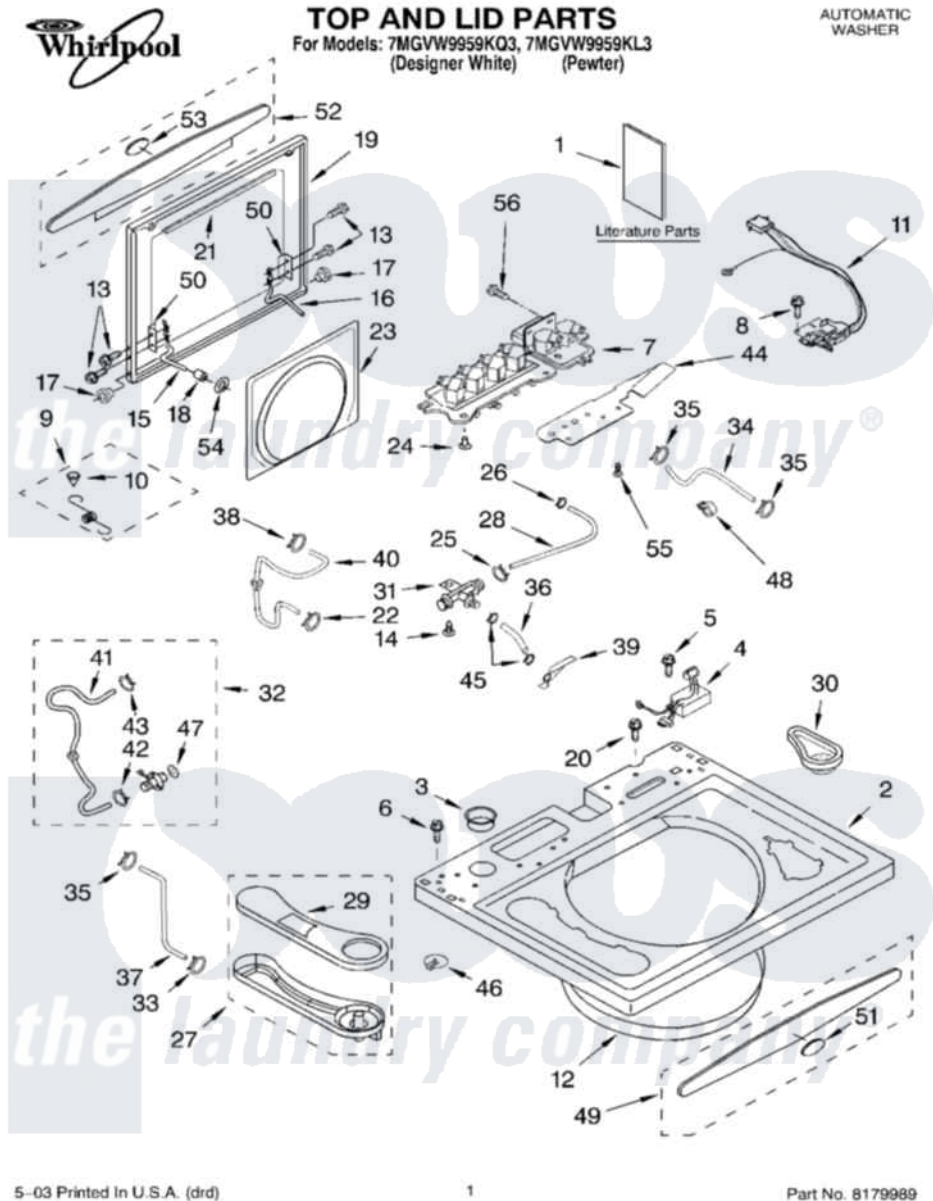

Whirlpool 7MGVW9959KL3 01 - TOP AND LID PARTS

Whirlpool Residential Whirlpool 7MGVW9959KL3 Washer Parts Parts Diagram 01 - TOP AND LID PARTS
Click on the part number to view part

Item	Original Part Number	Replaced By	Status	Part Description
1	LIT8532097		Not Available	Literature Parts (Tech Sheet)
"	LIT8539755		Not Available	Literature Parts (Use & Care Guide (Mexico))
"	LIT8530145		Not Available	Literature Parts (Wiring Diagram)
"	LIT8539730		Not Available	Literature Parts (Energy Guide (Mexico))
"	LIT8532087		Not Available	Literature Parts (Video - Use & Care)
2	8318130			Top
"	8318132			Top
3	8300010			Bushing, Harness
4	8528338			Filter, Line
5	1166054	719266		Screw, 8-18 X 5/8 Indented HeX Head
6	3351614			Screw, Gearcase Cover Mounting
7	9724754			Valve, Water Inlet
8	3400611			Screw And Washer, Lid Switch