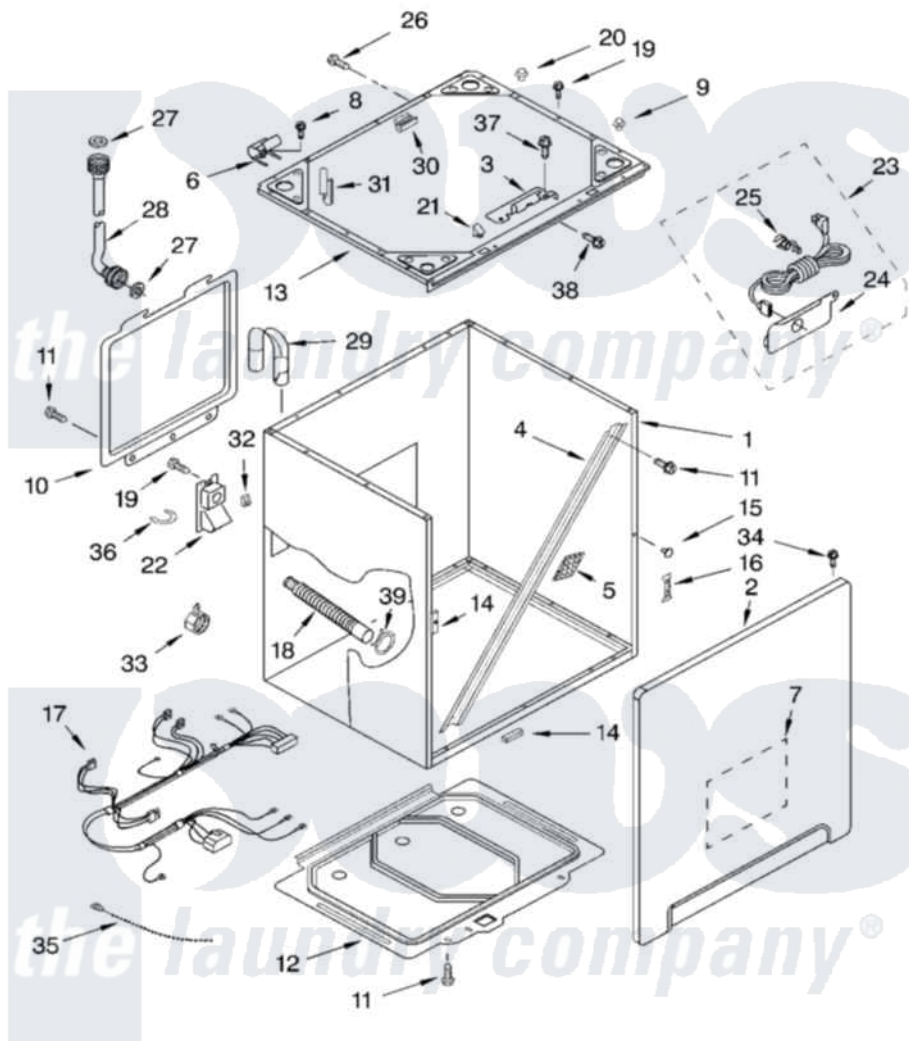

Whirlpool 7MGVW9959KL3 02 - CABINET AND FRAME PARTS

CABINET AND FRAME PARTS

For Models: 7MGVW9959KQ3, 7MGVW9959KL3
(Designer White) (Pewter)

8179989

3

Whirlpool [Residential Whirlpool 7MGVW9959KL3 Washer Parts](#) Parts Diagram 02 - CABINET AND FRAME PARTS
Click on the part number to view part

Item	Original Part Number	Replaced By	Status	Part Description
1	8054490			Cabinet
"	8522247			Cabinet
2	8318240			Panel, Front
"	8522246			Panel, Front
3	8526005			Bracket, Top Lock
4	8283274			Brace, Cabinet
5	8283273			Damper, Brace
6	8519823		Not Available	Hinge, Top to Panel
7	8317308			Pad, Front Panel
8	3400085			Screw, 10-32 X 1/2
9	8518891			Rivet
10	8518896			Panel, Back
11	357640			Screw And Washer
12	8283364			Pan, Bottom
13	8054500			Frame, Cabinet
14	8300022			Switch, Motor

15	8283353		Spacer, Cabinet
16	8283335	3394083	Clip, Front Panel
17	8299814		Harness, Lower
18	9724100		Hose, Drain
19	8281159	4389654	Screw No.8 X 3/8 HeX
20	8271831		Spacer
21	8318449		Lock, Top
22	8532161		Retainer, Drain Hose
23	8541696		Power Cord Assembly
24	8283348		Cover, Harness
25	63848	285777	Relief-Str
26	693995		Screw, Hex Head
27	3976300	16123	Washer Inlet-Hose Miscellaneous Parts Must be Ordered Separately.
28	3949368	89503	Hose-Inlet
"	3949369	89503	Hose-Inlet
29	8528318		Not Available U-Bend, Drain Hose
30	8310651		Not Available Clip, Harness (3)
31	8528279		Gusset, Harness
32	692400		Nut, Push-In
33	9724675		Clip, Drain Hose
34	3400891	489355	Screw, 8 X 1/2
35	3347868	W10339879	Tie, Cable
36	8318208		Retainer, Drain Hose
37	8281212	W10080800	Screw, 8-18 X 3/8
38	3400811		Screw, 8-18 X 1.187
39	660628	285655	Clamp, Hose