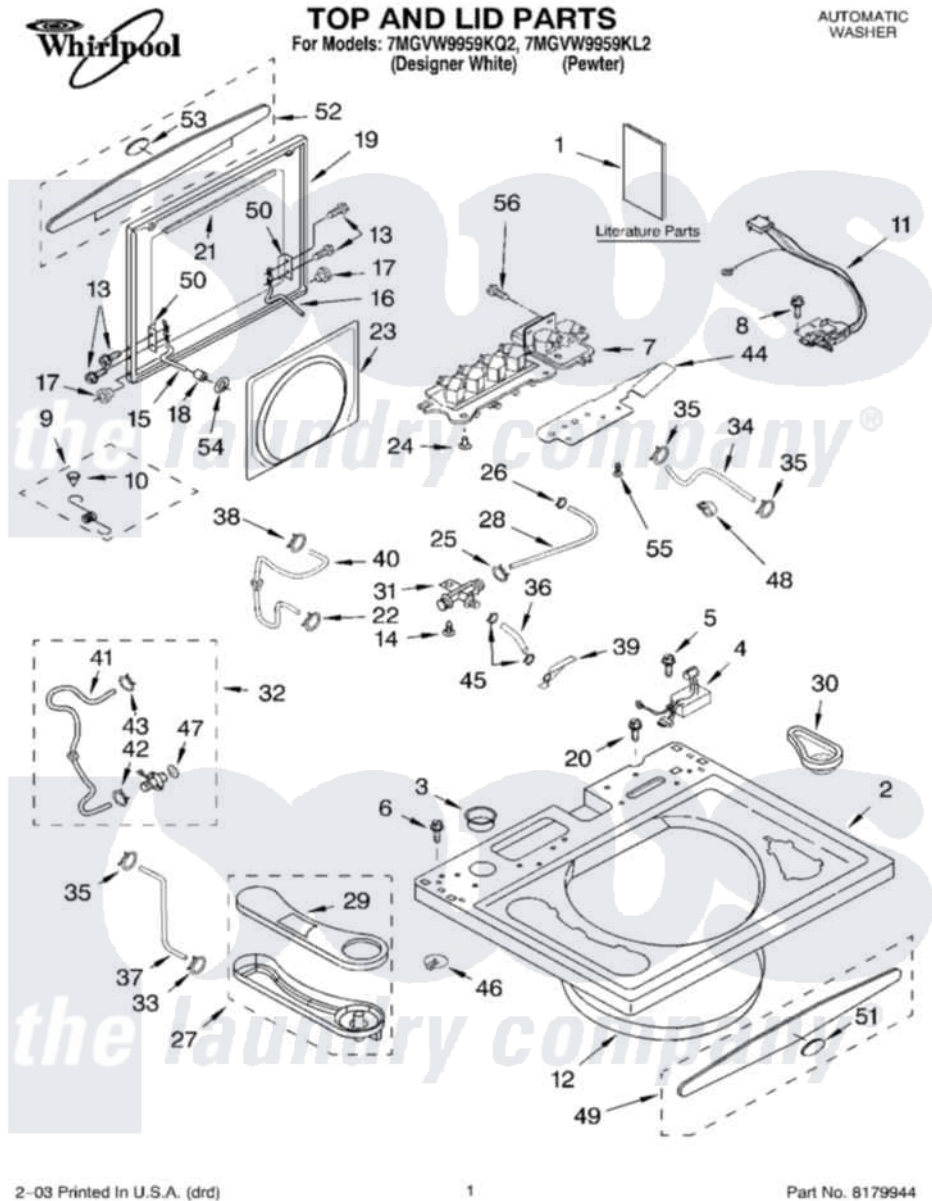

Whirlpool 7MGVW9959KQ2 01 - TOP AND LID PARTS

Whirlpool Residential Whirlpool 7MGVW9959KQ2 Washer Parts Parts Diagram 01 - TOP AND LID PARTS
 Click on the part number to view part

Item	Original Part Number	Replaced By	Status	Part Description
1	LIT8532097		Not Available	Literature Parts (Tech Sheet)
"	LIT8532078		Not Available	Literature Parts (Use & Care Guide (Mexico))
"	LIT8530145		Not Available	Literature Parts (Wiring Diagram)
"	LIT8539730		Not Available	Literature Parts (Energy Guide (Mexico))
"	LIT8532087		Not Available	Literature Parts (Video - Use & Care)
2	8318130			Top
"	8318132			Top
3	8300010			Bushing, Harness
4	8528338			Filter, Line
5	1166054	719266		Screw, 8-18 X 5/8 Indented HeX Head
6	3351614			Screw, Gearcase Cover Mounting
7	9724754			Valve, Water Inlet
8	3400611			Screw And Washer, Lid Switch