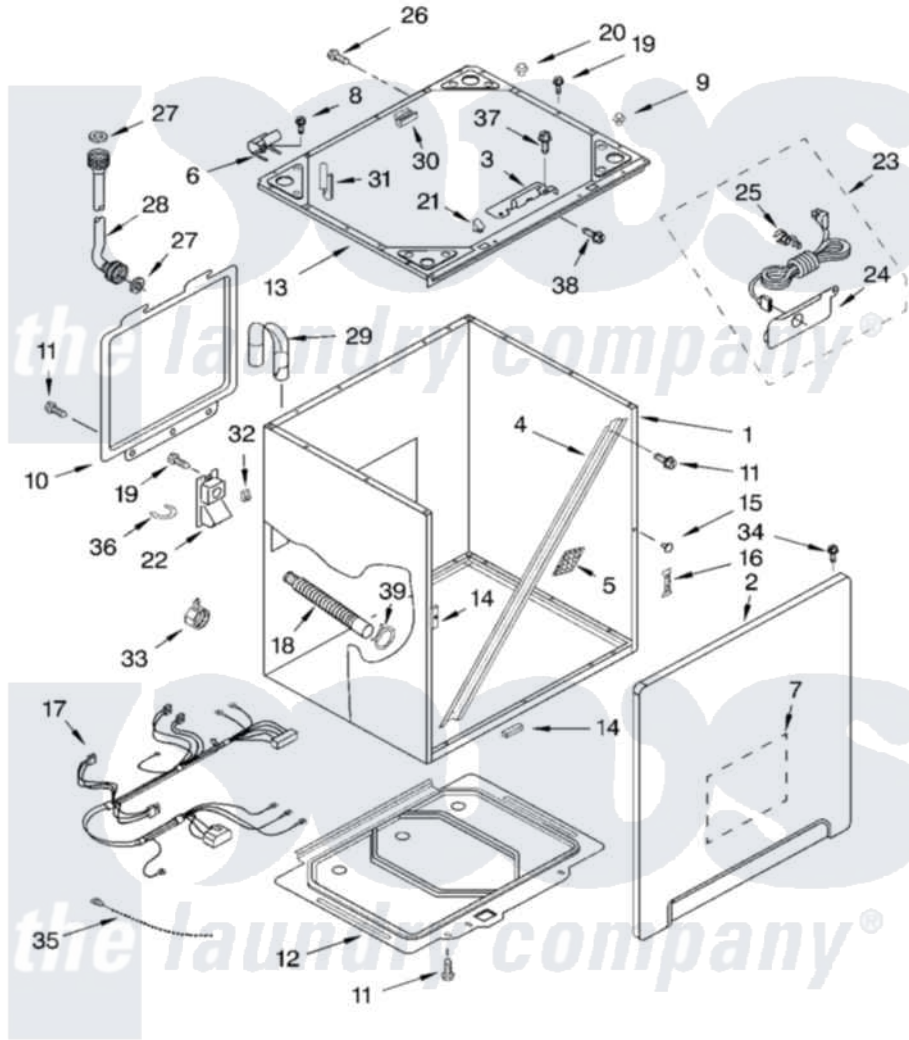

Whirlpool 7MGVW9959KQ2 02 - CABINET AND FRAME PARTS

CABINET AND FRAME PARTS

For Models: 7MGVW9959KQ2, 7MGVW9959KL2
(Designer White) (Pewter)

8179944

3

Whirlpool [Residential Whirlpool 7MGVW9959KQ2 Washer Parts](#) Parts Diagram 02 - CABINET AND FRAME PARTS
Click on the part number to view part

Item	Original Part Number	Replaced By	Status	Part Description
1	8054490			Cabinet
"	8522247			Cabinet
2	8318240			Panel, Front
"	8522246			Panel, Front
3	8526005			Bracket, Top Lock
4	8283274			Brace, Cabinet
5	8283273			Damper, Brace
6	8519823		Not Available	Hinge, Top to Panel
7	8317308			Pad, Front Panel
8	3400085			Screw, 10-32 X 1/2
9	8518891			Rivet
10	8518896			Panel, Back
11	357640			Screw And Washer
12	8283364			Pan, Bottom
13	8054500			Frame, Cabinet
14	8300022			Switch, Motor

15	8283353		Spacer, Cabinet
16	8283335	3394083	Clip, Front Panel
17	8299814		Harness, Lower
18	9724100		Hose, Drain
19	8281159	4389654	Screw No.8 X 3/8 HeX
20	8271831		Spacer
21	8318449		Lock, Top
22	8532161		Retainer, Drain Hose
23	8541696		Power Cord Assembly
24	8283348		Cover, Harness
25	63848	285777	Relief-Str
26	693995		Screw, Hex Head
27	3976300	16123	Washer Inlet-Hose Miscellaneous Parts Must be Ordered Separately.
28	3949368	89503	Hose-Inlet
"	3949369	89503	Hose-Inlet
29	8528318		Not Available U-Bend, Drain Hose
30	8310651		Not Available Clip, Harness (3)
31	8528279		Gusset, Harness
32	692400		Nut, Push-In
33	9724675		Clip, Drain Hose
34	3400891	489355	Screw, 8 X 1/2
35	3347868	W10339879	Tie, Cable
36	8318208		Retainer, Drain Hose
37	8281212	W10080800	Screw, 8-18 X 3/8
38	3400811		Screw, 8-18 X 1.187
39	660628	285655	Clamp, Hose