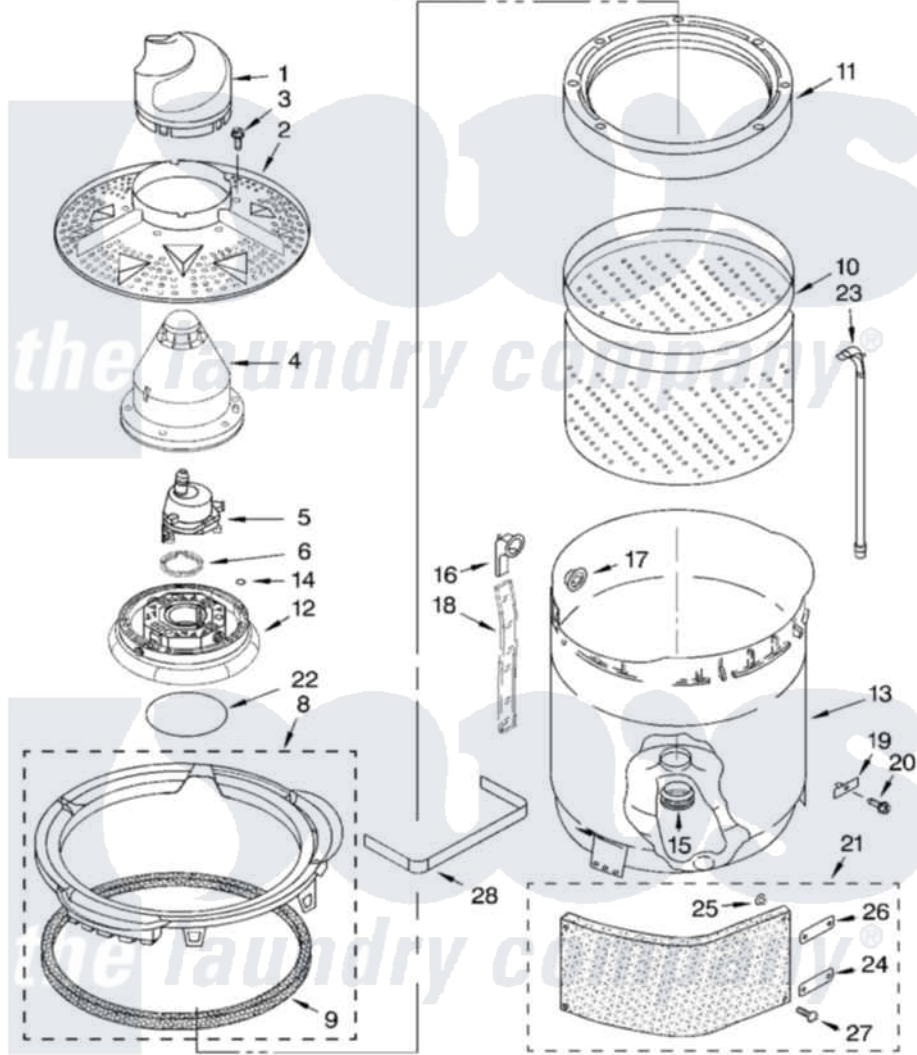

Whirlpool 7MGVW9959KQ2 03 - WASHPLATE, BASKET AND TUB PARTS

WASHPLATE, BASKET AND TUB PARTS

For Models: 7MGVW9959KQ2, 7MGVW9959KL2
(Designer White) (Pewter)

8179944

5

Whirlpool [Residential Whirlpool 7MGVW9959KQ2 Washer Parts](#) Parts Diagram 03 - WASHPLATE, BASKET AND TUB PARTS

[Click on the part number to view part](#)

Item	Original Part Number	Replaced By	Status	Part Description
1	8315883	285908		Dome-Wash
2	8522194	285903		Washplate
3	8282519			Bolt
4	8533210	285927		U-Joint
5	8519518	285910		Leveler
6	8520855			Nut, Lock
8	8317383	280226		Ring-Tub
9	8054355			Gasket, Tub Ring
10	8529754	285913		Basket
11	9724323			Balance Ring
12	8532052	285927		U-Joint
13	8529943			Tub
14	8312686	W10491617		Seal
15	8055288			Gasket Centerpost
16	8283307			Tube, Overflow
17	8283308			Plug, Overflow

18	8055135	Not Available	Bag, Overflow
19	9724609		Clip, Tub Retainer
20	8281145		Screw
21	8055279	8541606	Absorber, Sound
22	8312689	W10491617	Seal
23	8054989		Tube, Water Recirculation
24	8055280		Strap, Absorber
25	8055272		Clip, Absorber
26	8055273		Strap, Absorber
27	3351189		Retainer, Push-In
28	8318231	Not Available	Shield, Splash (Tub Ring)