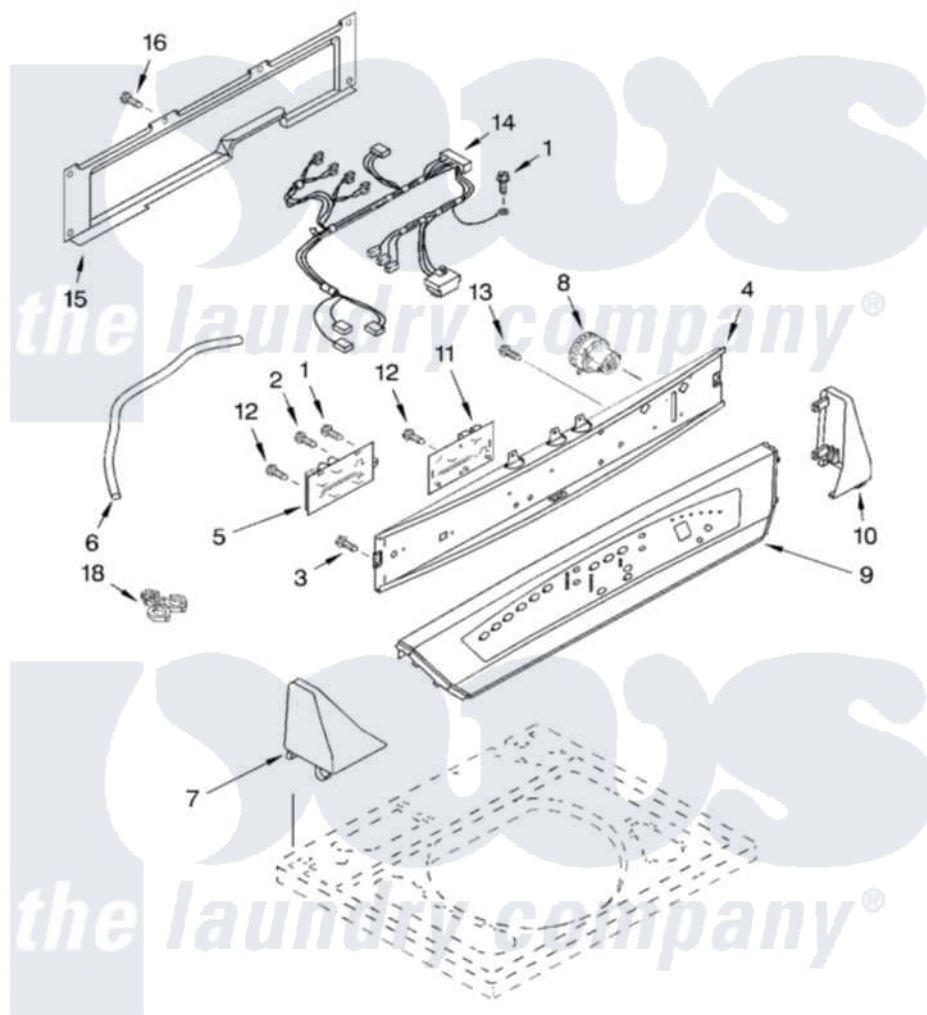

Whirlpool 7MGVW9959KQ2 04 - CONTROL PANEL PARTS

CONTROL PANEL PARTS

For Models: 7MGVW9959KQ2, 7MGVW9959KL2
(Designer White) (Pewter)

8179944

7

Whirlpool [Residential Whirlpool 7MGVW9959KQ2 Washer Parts](#) Parts Diagram 04 - CONTROL PANEL PARTS

[Click on the part number to view part](#)

Item	Original Part Number	Replaced By	Status	Part Description
1	3428971	3351614		Screw, Gearcase Cover Mounting
2	488911	3388228		Screw, 8-18 X 1/32
3	304231			Screw, 8-18 X 1/2
4	8299690			Bracket, Control
5	8541034			Control, Motor
6	8054454	353244		Hose, Pressure Switch
7	8532115			Cap, End
"	8532116			Cap, End
8	8054766	W10311359		Switch-WL
9	8532066			Panel, Console
"	8532067			Panel, Console
10	8532113			Cap, End
"	8532114			Cap, End
11	661640	8571359		Control, Machine
12	1166054	719266		Screw, 8-18 X 5/8 Indented HeX Head

13	3372525	681414	Screw, 10AB X 1/2
14	8529923	3957285	Harness, Wiring
15	8299987		Panel, Rear
16	693995		Screw, Hex Head
18	8055297	Not Available	Clip, Pressure Hose