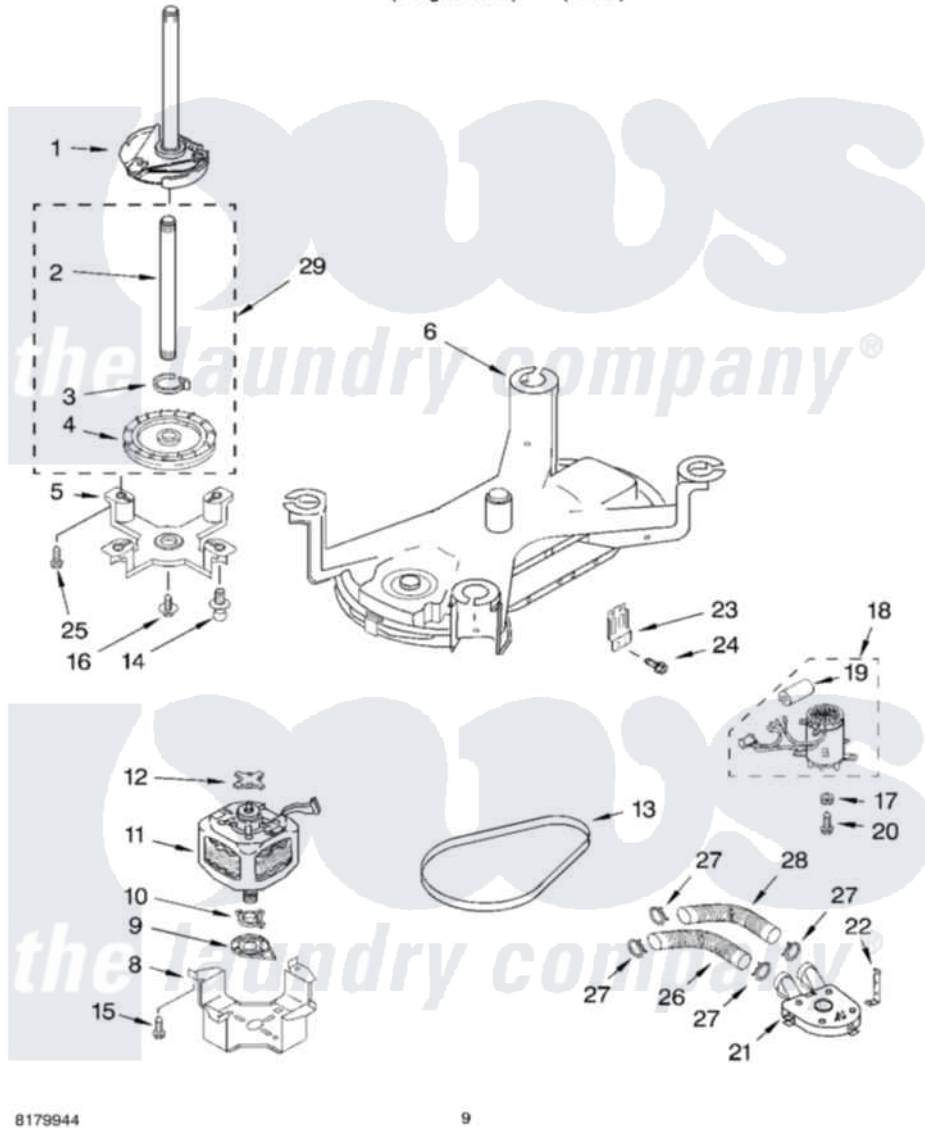

Whirlpool 7MGVW9959KQ2 05 - BRAKE, MOTOR AND PUMP PARTS

BRAKE, MOTOR AND PUMP PARTS

For Models: 7MGVW9959KQ2, 7MGVW9959KL2
(Designer White) (Pewter)

8179944

9

Whirlpool [Residential Whirlpool 7MGVW9959KQ2 Washer Parts](#) Parts Diagram 05 - BRAKE, MOTOR AND PUMP PARTS

[Click on the part number to view part](#)

Item	Original Part Number	Replaced By	Status	Part Description
1	8271972			Brake And Drive Tube
2	8055094			Shaft, Washplate
3	8055224			Spring Assembly
4	8282498			Pulley, Drive
5	8055091			Bearing Plate, Lower Drive
6	8054942			Support, Tub
8	8283349			Plate, Motor
9	8054912			Socket, Isolator
10	8054996			Isolator, Motor
11	9724551	285917		Motor-Drive
12	8054913			Isolator, Motor
13	9724037	8562613		Belt, Drive
14	8272127		Not Available	Stud, Ball (2)
15	3400214			Screw
16	8055225			Screw, 1/4 X 3/4
17	8283536			Isolator, Pump Motor

18	8054968	285990	Motor-Pump
19	9724548	285990	Motor-Pump
20	3400206		Screw
21	8541816	285990	Motor-Pump
22	8054967	Not Available	Retainer, Pump (2)
23	9725000		Bracket, Motor Connector
24	3390631		Screw, 10-16 X 3/8
25	3400215	Not Available	Screw
26	8054944		Hose, Tub To Pump
27	371504	616099	Clamp
28	8054988		Hose, Tub To Pump
29	8055089		Pulley Assembly- Drive