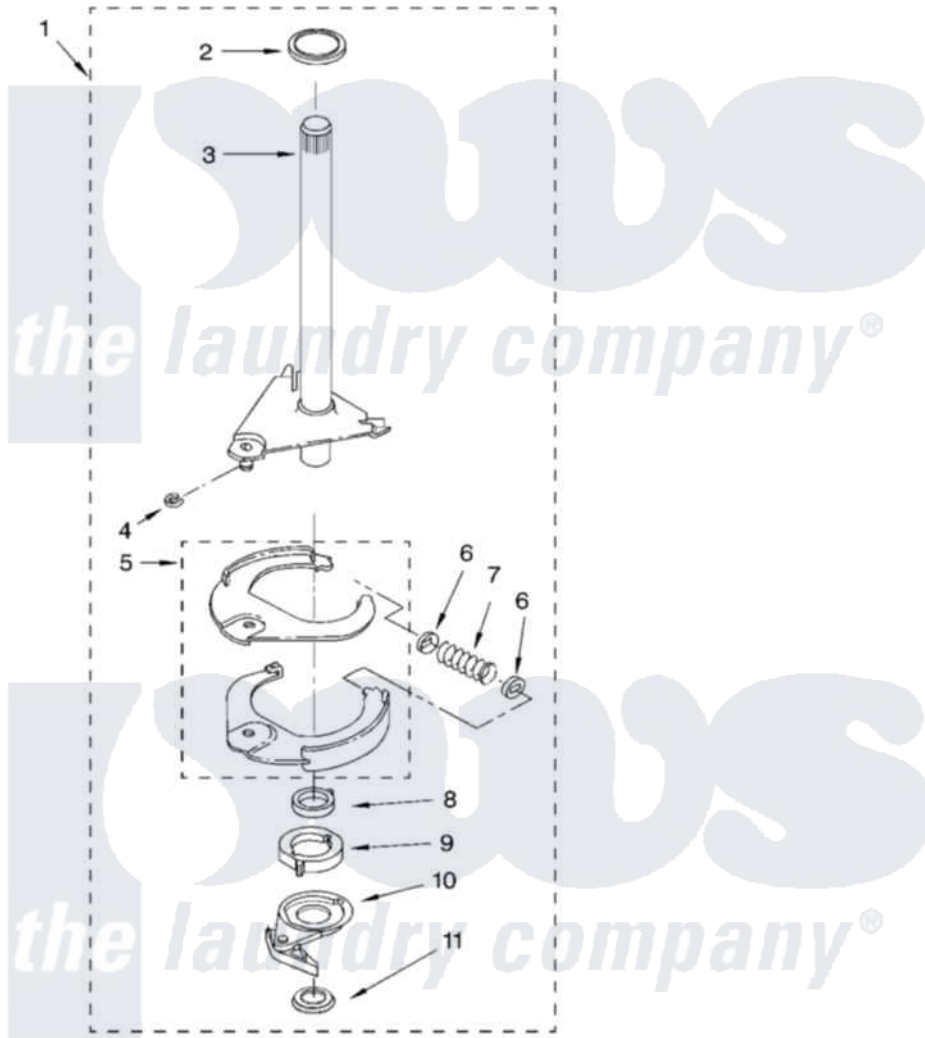

Whirlpool 7MGVW9959KQ2 07 - BRAKE AND DRIVE TUBE PARTS

BRAKE AND DRIVE TUBE PARTS

For Models: 7MGVW9959KQ2, 7MGVW9959KL2
(Designer White) (Pewter)

12

8179944

Whirlpool [Residential Whirlpool 7MGVW9959KQ2 Washer Parts](#) Parts Diagram 07 - BRAKE AND DRIVE TUBE PARTS

[Click on the part number to view part](#)

Item	Original Part Number	Replaced By	Status	Part Description
1	8271972			Brake And Drive Tube
2	9724189			Ring, Thrust
3	8318243			Tube, Spin
4	64035	W10083190		Ring, Retaining
5	8271887			Shoe, Brake
6	8055260			Cap, Brake Spring
7	8271969			Spring, Brake
8	8055314			Sleeve, Cam
9	8055263	8546463		Cam, Brake Release
10	8054992			Driver, Brake Cam
11	8282568			Bearing, Thrust