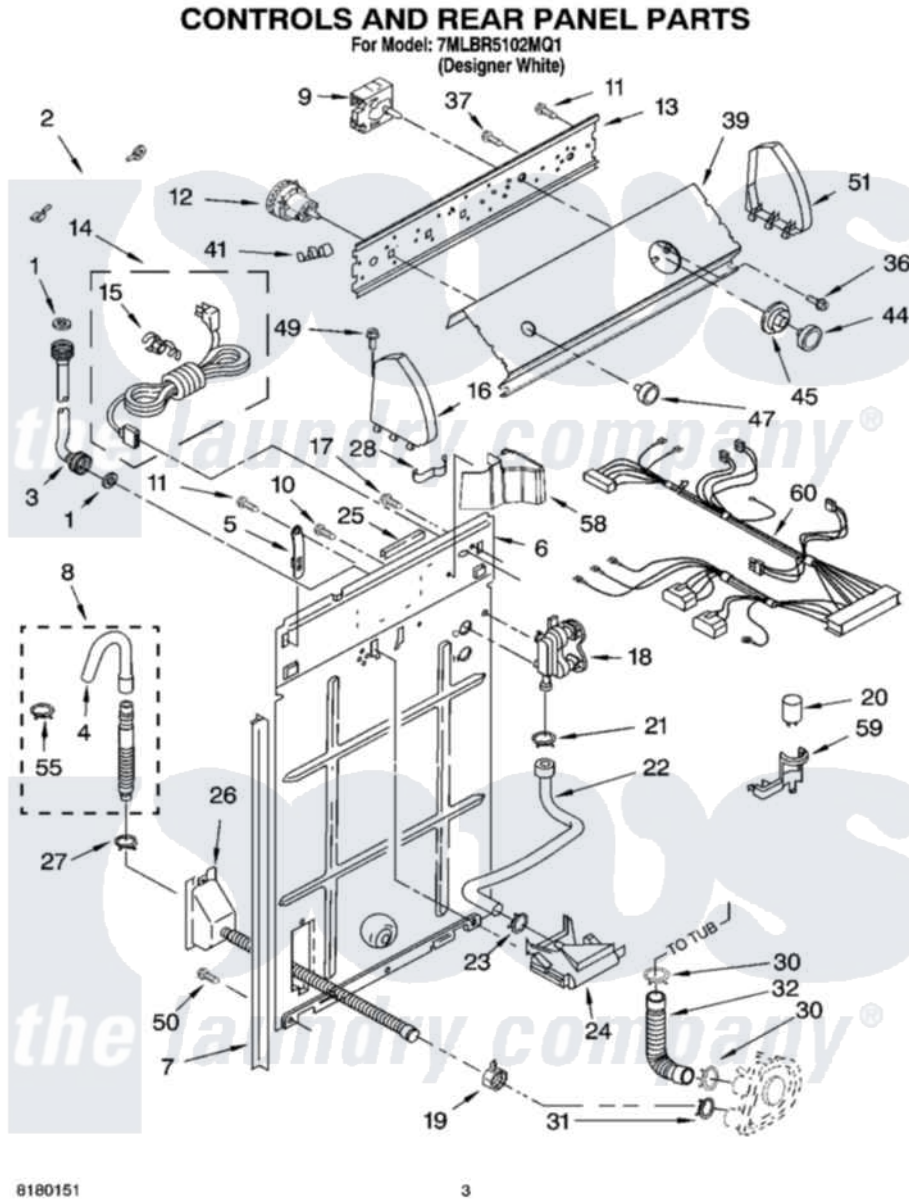

Whirlpool 7MLBR5102MQ1 02 - CONTROLS AND REAR PANEL PARTS

Whirlpool [Residential Whirlpool 7MLBR5102MQ1 Washer Parts](#) Parts Diagram 02 - CONTROLS AND REAR PANEL PARTS

[Click on the part number to view part](#)

Item	Original Part Number	Replaced By	Status	Part Description
1	16123			Washer Inlet-Hose Miscellaneous Parts Must be Ordered Separately.
2	3398893	3395559		Wire
3	3949374	89503		Hose-Inlet
4	3357027			Nozzle, Hose Drain
5	8318255	8568314		Strap, Console
6	8318407			Panel, Rear
7	62747			Pad, Rear Panel
8	3951609	285664		Hose
"	661577	285666		Hose
"	3357090	285702		Hose
9	8542377			Timer, Control
10	9740848			Screw, Mixing Valve Mounting
11	90767			Screw, 8A X 3/8 HeX Washer Head Tapping
12	3366849	W10339228		Switch-WL

13	3948814		Bracket, Control
14	8532158	W10130795	Cord-Power
15	3949468	285777	Relief-Str
16	8271369	279962	Endcap
17	3351614		Screw, Gearcase Cover Mounting
18	8541697		Valve, Water Inlet-Single Port
19	3976395		Restraint, Hose
20	661606	8572717	Capacitor, Motor Start
21	370451	596669	Clamp, Manifold
22	62662	3357328	Hose, Vacuum Break
23	371503	596669	Clamp, Manifold
24	3347034		Break, Vacuum
25	303294	3367669	Protector, Edge
26	8317940	W10358149	Drain Hose Assembly
27	3366912	356138	Clamp, Hose
28	3347812	8528351	Clip
30	3363366	616099	Clamp
31	8317496	285655	Clamp, Hose
32	3951449	285871	Hose
36	3400818		Screw, Timer Mounting
37	3179795		Screw, Ground
39	8539617		Panel, Console
41	357572	W10113937	Clip, Grounding
44	8271345	3957824	Knob, Timer
45	8271351	3957849	Dial, Timer
47	8271339	3957799	Knob, Control
49	388326		Screw, 8-18 X 1.25
50	62863	3390631	Screw, 10-16 X 3/8
51	8271363	279962	Endcap
55	3366913	3357331	Clamp, Drain
58	8314879		Shield, Inlet Valve
59	8318201	8318046	Clip, Capacitor
60	3956737		Harness, Wiring