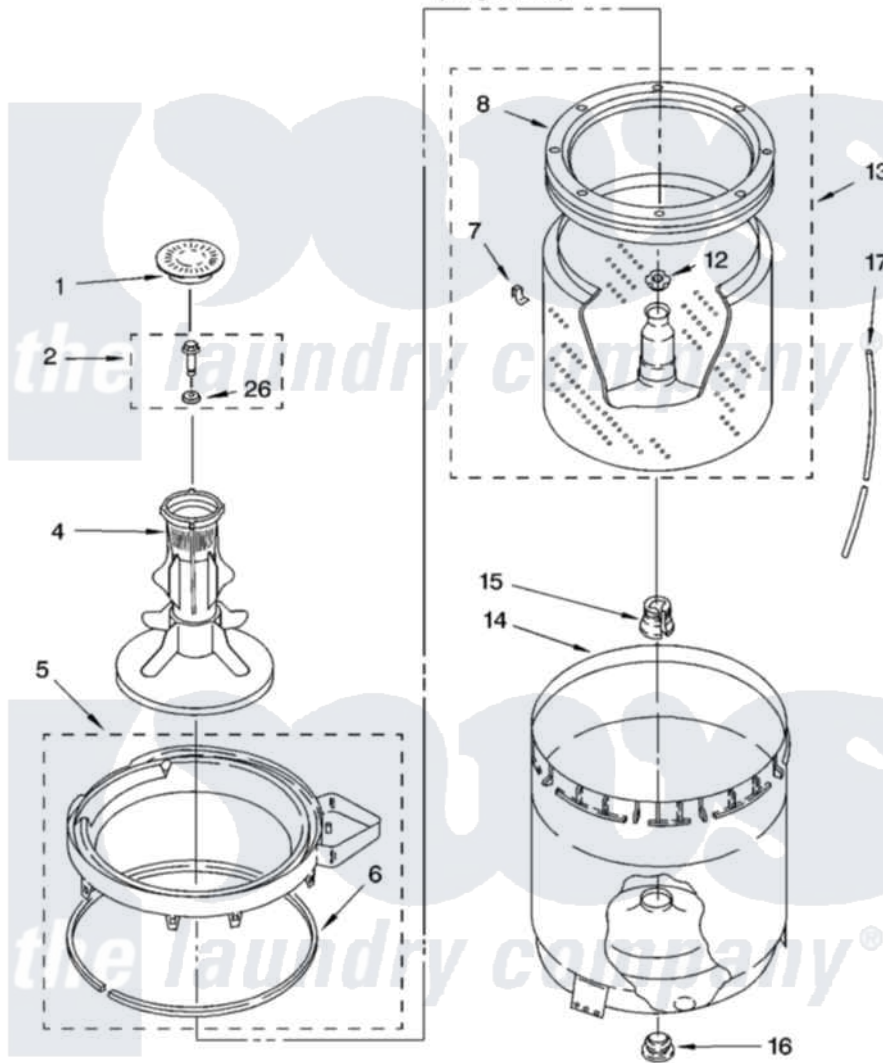

# Whirlpool 7MLBR5102MQ1 03 - AGITATOR, BASKET AND TUB PARTS

## AGITATOR, BASKET AND TUB PARTS

For Model: 7MLBR5102MQ1  
(Designer White)

8180151

5

Whirlpool [Residential Whirlpool 7MLBR5102MQ1 Washer Parts](#) Parts Diagram 03 - AGITATOR, BASKET AND TUB PARTS

[Click on the part number to view part](#)

Item	Original Part Number	Replaced By	Status	Part Description
1	<a href="#">3352483</a>			Cap, Agitator
2	<a href="#">358237</a>			Screw And Washer
4	<a href="#">63377</a>			Agitator
5	<a href="#">3360611</a>			Tub Ring And Gasket Assembly
6	<a href="#">3359586</a>			Gasket, Tub Ring
7	<a href="#">8519815</a>			Clip, Balance Ring
8	<a href="#">3956205</a>			Balance Ring
12	<a href="#">21366</a>			Nut, Spanner
13	3956206	<a href="#">3956207</a>		Basket And Balance Ring
14	<a href="#">63125</a>			Tub
15	<a href="#">389140</a>			Tub Block, Basket Drive
16	<a href="#">383727</a>			Gasket, Centerpod
17	3363657	<a href="#">353244</a>		Hose, Pressure Switch
26	<a href="#">3949550</a>			Washer