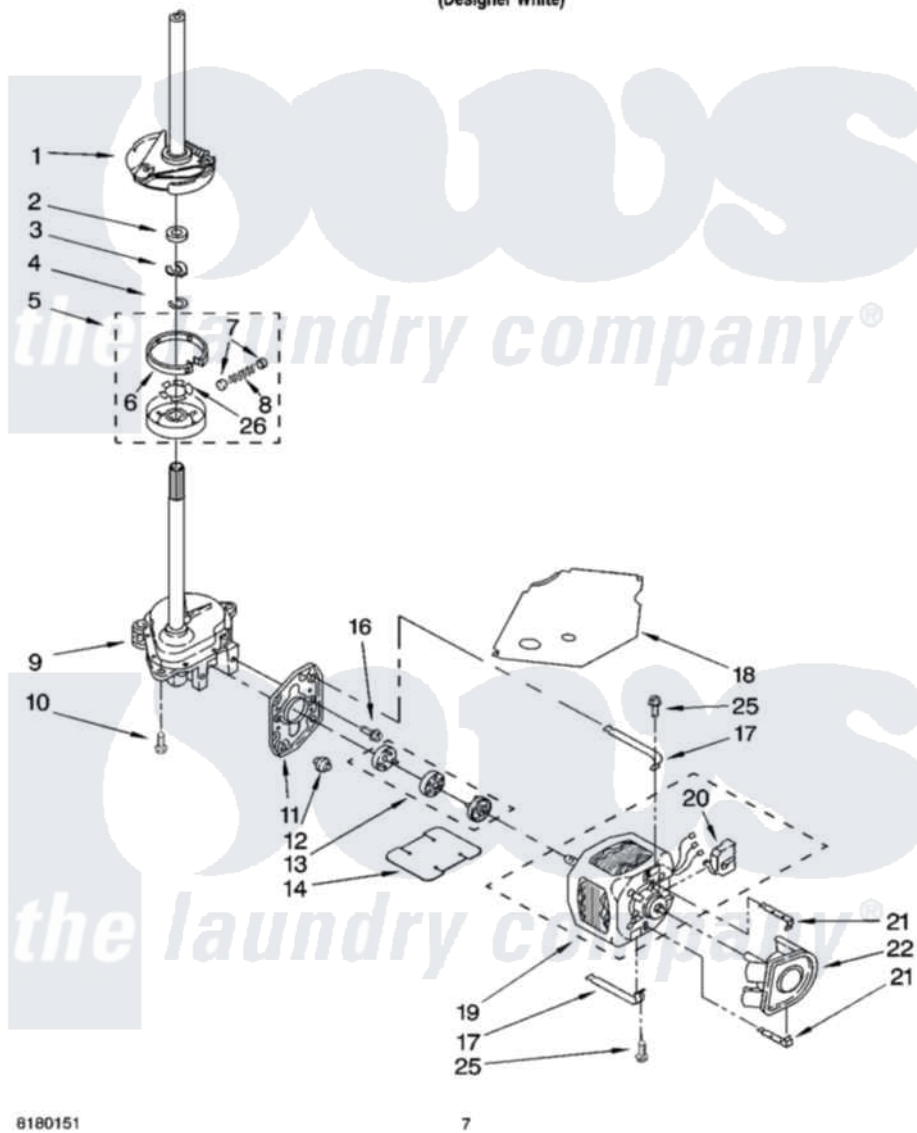

# Whirlpool 7MLBR5102MQ1 04 - BRAKE, CLUTCH, GEARCASE, MOTOR AND PUMP PARTS

## BRAKE, CLUTCH, GEARCASE, MOTOR AND PUMP PARTS

For Model: 7MLBR5102MQ1  
(Designer White)

8180151

7

Whirlpool [Residential Whirlpool 7MLBR5102MQ1 Washer Parts](#) Parts Diagram 04 - BRAKE, CLUTCH, GEARCASE, MOTOR AND PUMP PARTS  
Click on the part number to view part

Item	Original Part Number	Replaced By	Status	Part Description
1	388951	<a href="#">285792</a>		Basketdrive
2	<a href="#">63292</a>			Washer, Spin Tube Thrust
3	62697	<a href="#">W10080230</a>		Ring, Spin Tube Support
4	63283	<a href="#">285353</a>		Ring
5	3951311	<a href="#">285785</a>		Clutch
6	3951308	<a href="#">285790</a>		Lining
7	<a href="#">62646</a>			Cap, Clutch Spring
8	<a href="#">3946792</a>			Spring And Damper Assembly
9	8532118	<a href="#">3360629</a>		Gearcase
10	3357334	<a href="#">3400516</a>		Screw Anti-Rattle
11	<a href="#">62611</a>			Plate, Motor Mount To Gearcase
12	<a href="#">62691</a>			Grommet, Motor
13	285753	<a href="#">285753A</a>		Coupling
14	<a href="#">8316060</a>			Shield, Tub To Motor

16	<a href="#">3400516</a>		Screw Anti-Rattle
17	3349637	<a href="#">W10086010</a>	Retainer, Motor
18	<a href="#">3362089</a>		Shield, Tub To Motor
19	8528157	<a href="#">661600</a>	Motor, Main Drive
20	<a href="#">3952056</a>		Switch, Main Drive Motor
21	<a href="#">8546127</a>		Retainer, Pump
22	<a href="#">3363394</a>		Pump
25	3387485	<a href="#">273556</a>	Screw, 10-16 X 5/8
26	<a href="#">3355454</a>		Clip, Main Drive