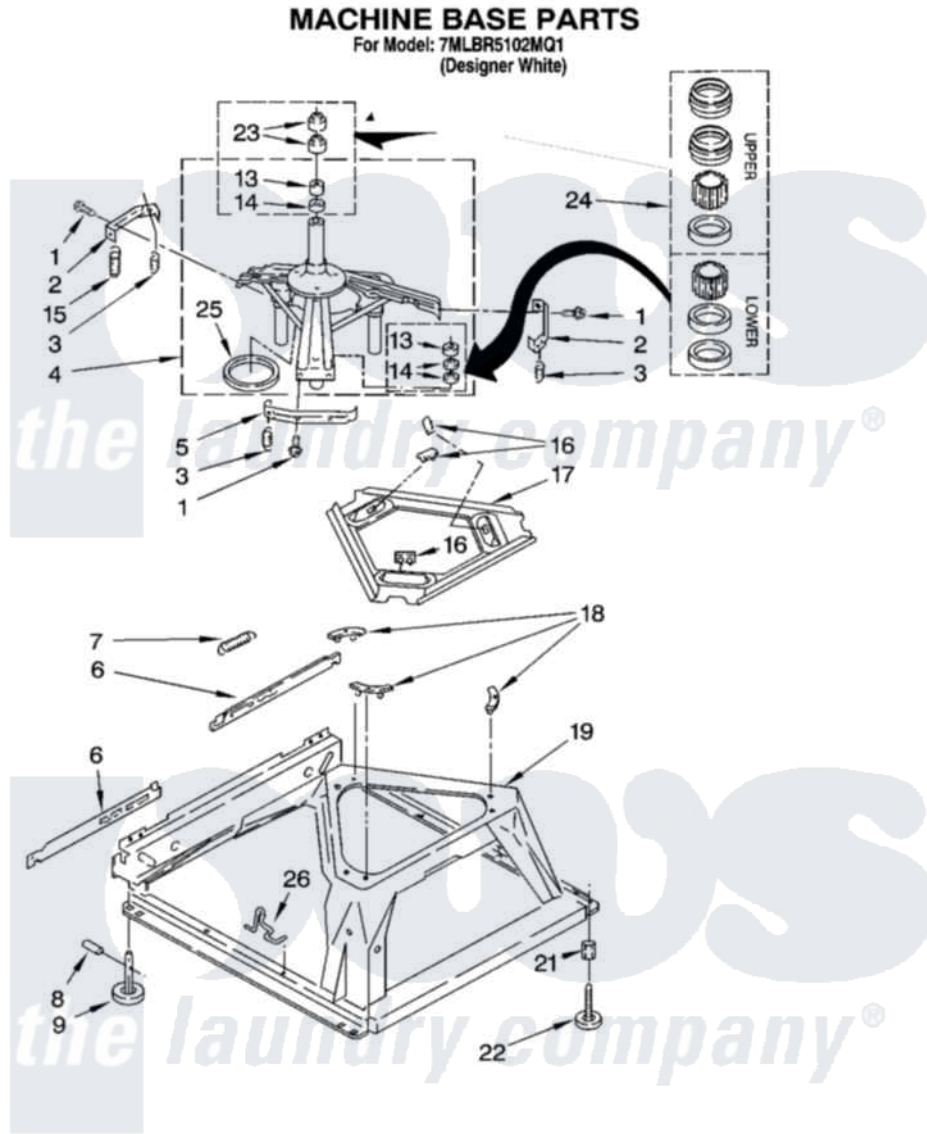

Whirlpool 7MLBR5102MQ1 05 - MACHINE BASE PARTS

8

8180151

Whirlpool [Residential Whirlpool 7MLBR5102MQ1 Washer Parts](#) Parts Diagram 05 - MACHINE BASE PARTS
Click on the part number to view part

Item	Original Part Number	Replaced By	Status	Part Description
1	3400076			Screw, Bracket Mounting
2	64067			Bracket, Spring Outer
3	63907			Spring, Suspension
4	3362087	280184		Support
5	64065			Bracket, Spring Outer
6	63138			Link, Leveling Mechanism
7	62597	8316845		Spring
8	62837			Pin, Knurled
9	62596	285244		Feet-Leveling
13	3347047	8546455		Bearing, Centerpost
14	357409	359449		Seal, Agitator Shaft
15	388492	W10250667		Spring, Counterweight
16	62568	285219		Pad
17	3946509			Plate, Suspension
18	3363660	285744		Pad
19	3349337	285459		Base

21	3359452		Nut, Lock
22	389102	W10001130	Foot, Leveling
23	356934	8577376	Seal, Centerpost
24	285203		Centerpost Bearing Kit
25	63134		Ring, Sound Deadening
26	63806	W10145155	Retainer, Suspension Spring