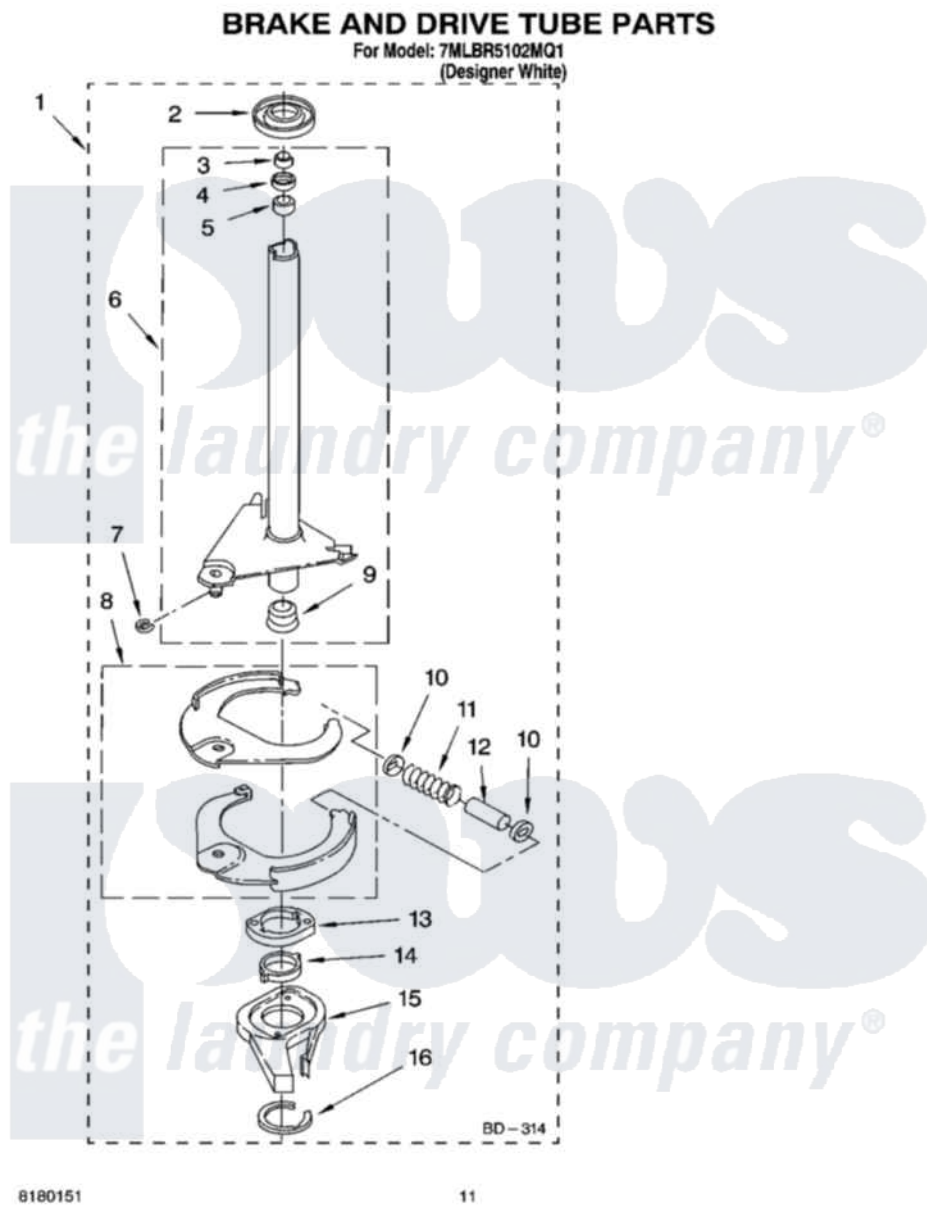

# Whirlpool 7MLBR5102MQ1 07 - BRAKE AND DRIVE TUBE PARTS

8180151

11

Whirlpool [Residential Whirlpool 7MLBR5102MQ1 Washer Parts](#) Parts Diagram 07 - BRAKE AND DRIVE TUBE PARTS  
Click on the part number to view part

Item	Original Part Number	Replaced By	Status	Part Description
1	388951	<a href="#">285792</a>		Basketdrive
2	<a href="#">62658</a>			Ring, Thrust
3	<a href="#">91939</a>			Seal, Shaft
4	<a href="#">356427</a>			Seal, Spin Pinion
5	<a href="#">356937</a>			Spacer, Drive Tube
6	64027	<a href="#">64208</a>		Tube-Spin
7	64035	<a href="#">W10083190</a>		Ring, Retaining
8	64232	<a href="#">285438</a>		Shoe-Brake
9	62703	<a href="#">8546462</a>		"T" Bearing, Spin Tube
10	62648	<a href="#">285658</a>		Sleeve
11	62647		Not Available	Spring, Brake
12	62909	<a href="#">285658</a>		Sleeve
13	63023	<a href="#">8546461</a>		Cam, Brake Release
14	<a href="#">63022</a>			Sleeve, Cam
15	64194	<a href="#">285790</a>		Lining
16	90368	<a href="#">W10083200</a>		Ring, Retaining

" N/A

Not Available

FOLLOWING PARTS NOT  
ILLUSTRATED

" [285208](#)

Lubricant