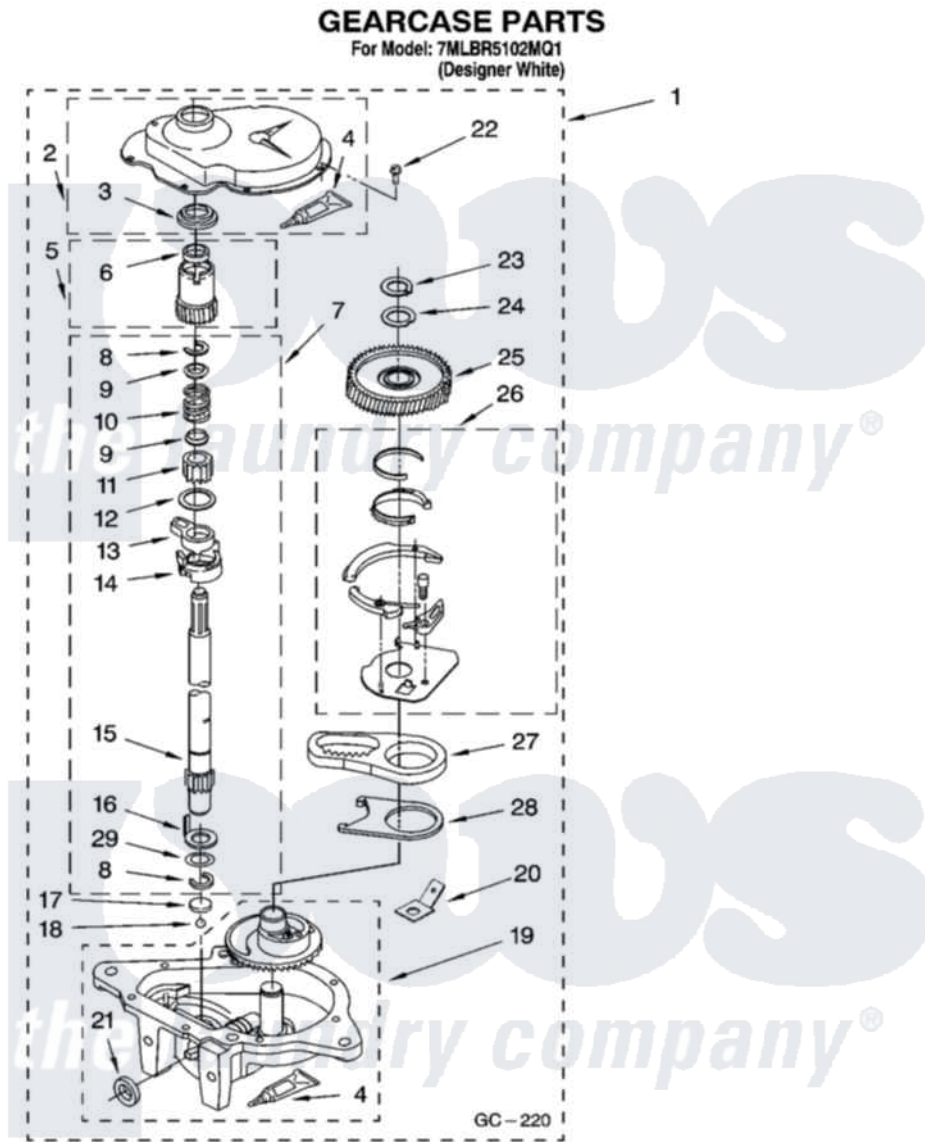

# Whirlpool 7MLBR5102MQ1 08 - GEARCASE PARTS

12

8180151

Whirlpool Residential Whirlpool 7MLBR5102MQ1 Washer Parts Parts Diagram 08 - GEARCASE PARTS  
Click on the part number to view part

Item	Original Part Number	Replaced By	Status	Part Description
1	8532118	<a href="#">3360629</a>		Gearcase
2	<a href="#">285202</a>			Cover, Gearcase
3	<a href="#">3349985</a>			Seal, Gearcase Cover
4	<a href="#">285195</a>			Sealer Sealer, Gasket
5	63320	<a href="#">285362</a>		Gear and Pinion
6	<a href="#">356427</a>			Seal, Spin Pinion
7	<a href="#">389387</a>			Shaft, Agitator
8	90369		Not Available	Ring, Retaining (2)
9	<a href="#">62677</a>			Retainer, Spring
10	<a href="#">62676</a>			Spring, Agitator
11	63273	<a href="#">285509</a>		Shaft, Agitator
12	<a href="#">62619</a>			Washer, Agitator Gear
13	62580	<a href="#">285206</a>		Cam-Agitator
14	62581	<a href="#">285206</a>		Cam-Agitator
15	<a href="#">285509</a>			Shaft, Agitator
16	<a href="#">62618</a>			Washer, Cam Thrust

17	16018	<a href="#">285205</a>	Bearing
18	85529	<a href="#">285205</a>	Bearing
19	389230	<a href="#">285515</a>	Gearcase
20	3949116	Not Available	BLOCK TAB, TERMINAL
21	<a href="#">285352</a>		Seal Kit, Thrust Plug
22	<a href="#">3351614</a>		Screw, Gearcase Cover Mounting
23	3362552	<a href="#">285765</a>	Ring-Retrn
24	285735	<a href="#">285766</a>	Washer Kit, Thrust
25	62570	<a href="#">285362</a>	Gear and Pinon
26	388253	<a href="#">999516</a>	Shelf-Glas
27	3349296	<a href="#">8546456</a>	Rack, Connecting
28	<a href="#">62621</a>		Actuator, Shift
29	<a href="#">388815</a>		Washer, Intermediate 1 3976263 Miscellaneous Parts Bag 2 3976300 Washer, Inlet Hose 3 3366913 Clamp, Hose