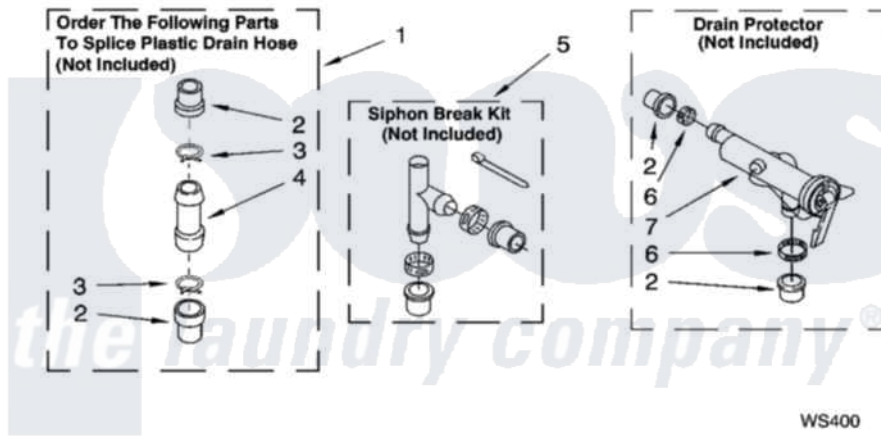

WATER SYSTEM PARTS

For Model: 7MLBR5102MQ1
(Designer White)

WS400

6180151

13

Whirlpool [Residential Whirlpool 7MLBR5102MQ1 Washer Parts](#) Parts Diagram 09 - WATER SYSTEM PARTS
Click on the part number to view part

Item	Original Part Number	Replaced By	Status	Part Description
1	285442			Water System Parts
2	285321			Water System Parts
3	370447	285655		Clamp, Hose
4	16272			Connector, Straight
5	285320			Water System Parts
6	65349	285655		Clamp, Hose
7	367031			Water System Parts