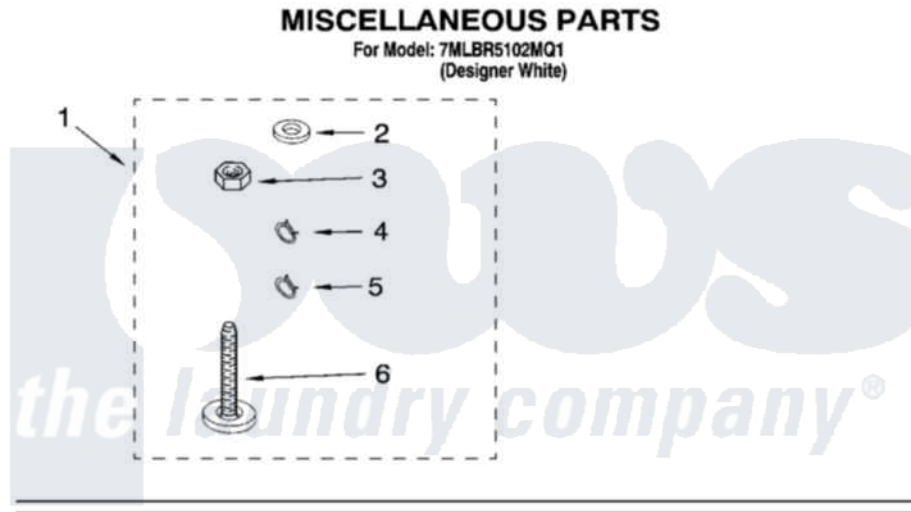

**Whirlpool 7MLBR5102MQ1 10 - MISCELLANEOUS PARTS - OPTIONAL PARTS (NOT INCLUDED)**

**OPTIONAL PARTS (NOT INCLUDED)**

Whirlpool [Residential Whirlpool 7MLBR5102MQ1 Washer Parts](#) Parts Diagram 10 - MISCELLANEOUS PARTS - OPTIONAL PARTS (NOT INCLUDED)  
Click on the part number to view part

Item	Original Part Number	Replaced By	Status	Part Description
1	8541701	<a href="#">285654</a>		Parts-Misc
2	<a href="#">16123</a>			Washer Inlet-Hose Miscellaneous Parts Must be Ordered Separately.
3	<a href="#">3359452</a>			Nut, Lock
4	3366912	<a href="#">356138</a>		Clamp, Hose
5	3366913	<a href="#">3357331</a>		Clamp, Drain
6	389102	<a href="#">W10001130</a>		Foot, Leveling
"	<a href="#">72017</a>			Paint, Touch-Up
"	<a href="#">350938</a>			Paint, Pressurized Spray B
"	<a href="#">350930</a>			Paint, Pressurized Spray B
"	<a href="#">799344</a>			Paint, Touch-Up )
"	N/A		Not Available	OIL
"	<a href="#">350572</a>			Oil
"	N/A		Not Available	LUBRICANT