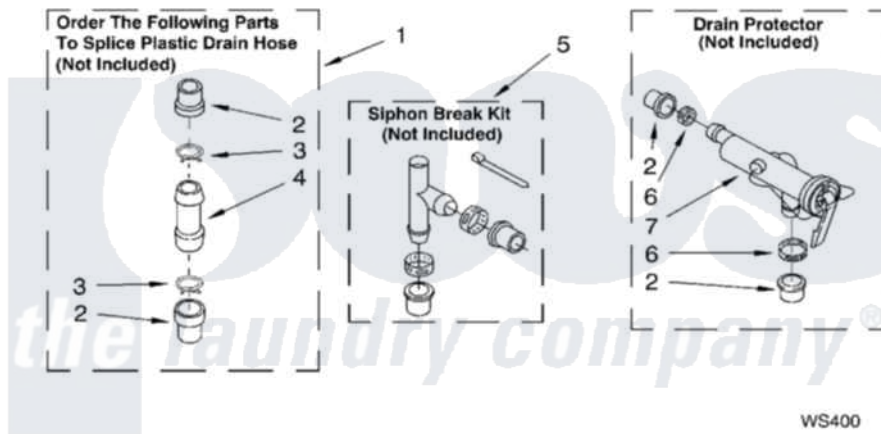

WATER SYSTEM PARTS

For Model: 7MLBR6103MT0
(Biscuit)

8180058

13

Whirlpool [Residential Whirlpool 7MLBR6103MT0 Washer Parts](#) Parts Diagram 09 - WATER SYSTEM PARTS
Click on the part number to view part

Item	Original Part Number	Replaced By	Status	Part Description
1	285442			Water System Parts
2	285321			Water System Parts
3	370447	285655		Clamp, Hose
4	16272			Connector, Straight
5	285320			Water System Parts
6	65349	285655		Clamp, Hose
7	367031			Water System Parts