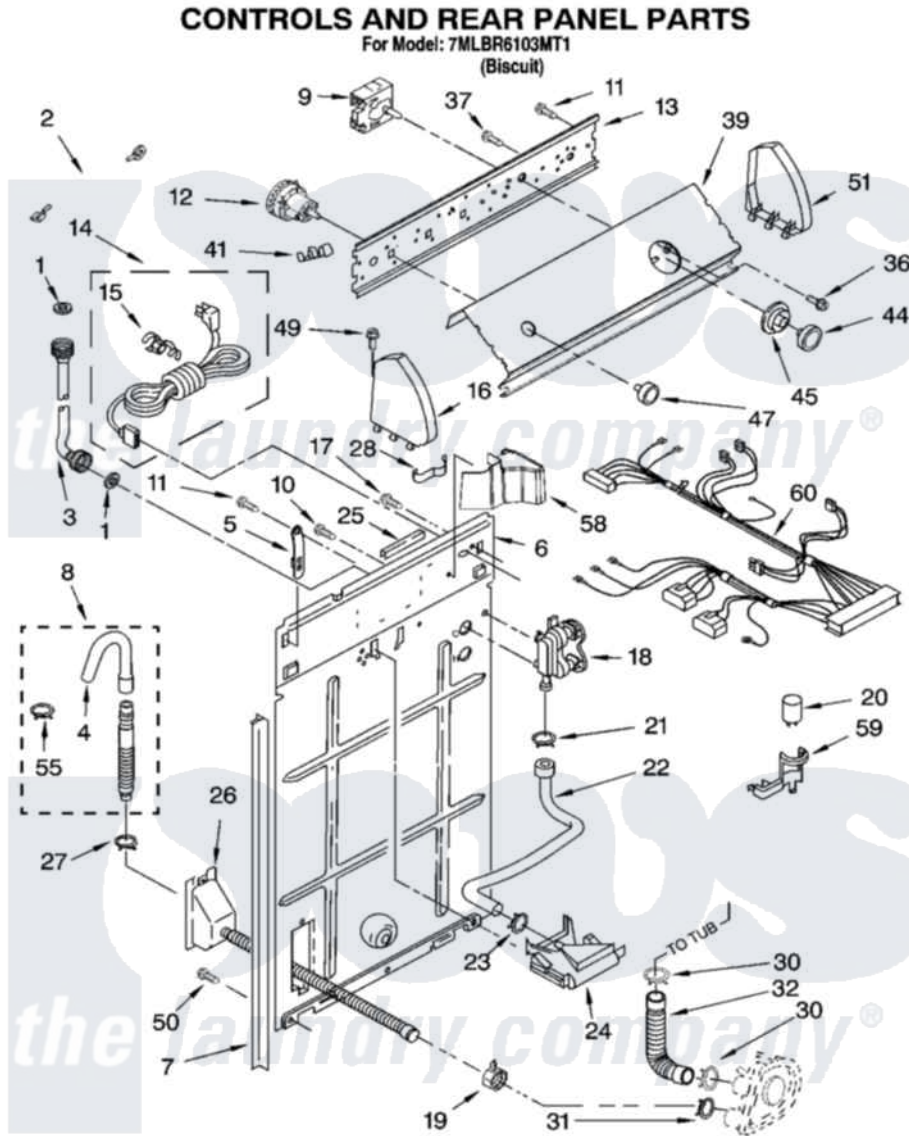

Whirlpool 7MLBR6103MT1 02 - CONTROLS AND REAR PANEL PARTS

8180145

3

Whirlpool [Residential Whirlpool 7MLBR6103MT1 Washer Parts](#) Parts Diagram 02 - CONTROLS AND REAR PANEL PARTS

[Click on the part number to view part](#)

Item	Original Part Number	Replaced By	Status	Part Description
1	16123			Washer Inlet-Hose Miscellaneous Parts Must be Ordered Separately.
2	3398893	3395559		Wire
3	3949374	89503		Hose-Inlet
4	3357027			Nozzle, Hose Drain
5	8318255	8568314		Strap, Console
6	8318407			Panel, Rear
7	62747			Pad, Rear Panel
8	3951609	285664		Hose
"	661577	285666		Hose
"	3357090	285702		Hose
9	8542377			Timer, Control
10	9740848			Screw, Mixing Valve Mounting
11	90767			Screw, 8A X 3/8 HeX Washer Head Tapping
12	3366848	W10339229		Switch-WL

13	3948814		Bracket, Control
14	8532158	W10130795	Cord-Power
15	3949468	285777	Relief-Str
16	8314852		Cap, End
17	3351614		Screw, Gearcase Cover Mounting
18	8541697		Valve, Water Inlet-Single Port
19	3976395		Restraint, Hose
20	661606	8572717	Capacitor, Motor Start
21	370451	596669	Clamp, Manifold
22	62662	3357328	Hose, Vacuum Break
23	371503	596669	Clamp, Manifold
24	3347034		Break, Vacuum
25	303294	3367669	Protector, Edge
26	8317940	W10358149	Drain Hose Assembly
27	3366912	356138	Clamp, Hose
28	3347812	8528351	Clip
30	3363366	616099	Clamp
31	8317496	285655	Clamp, Hose
32	3951449	285871	Hose
36	3400818		Screw, Timer Mounting
37	3179795		Screw, Ground
39	8539611		Panel, Console
41	357572	W10113937	Clip, Grounding
44	8271347	3957822	Knob, Timer
45	8271370	3957850	Dial, Timer
47	8271348	3957797	Knob, Push-To-Start
49	388326		Screw, 8-18 X 1.25
50	62863	3390631	Screw, 10-16 X 3/8
51	8314851		Cap, End
55	3366913	3357331	Clamp, Drain
58	8314879		Shield, Inlet Valve
59	8318201	8318046	Clip, Capacitor
60	3956737		Harness, Wiring