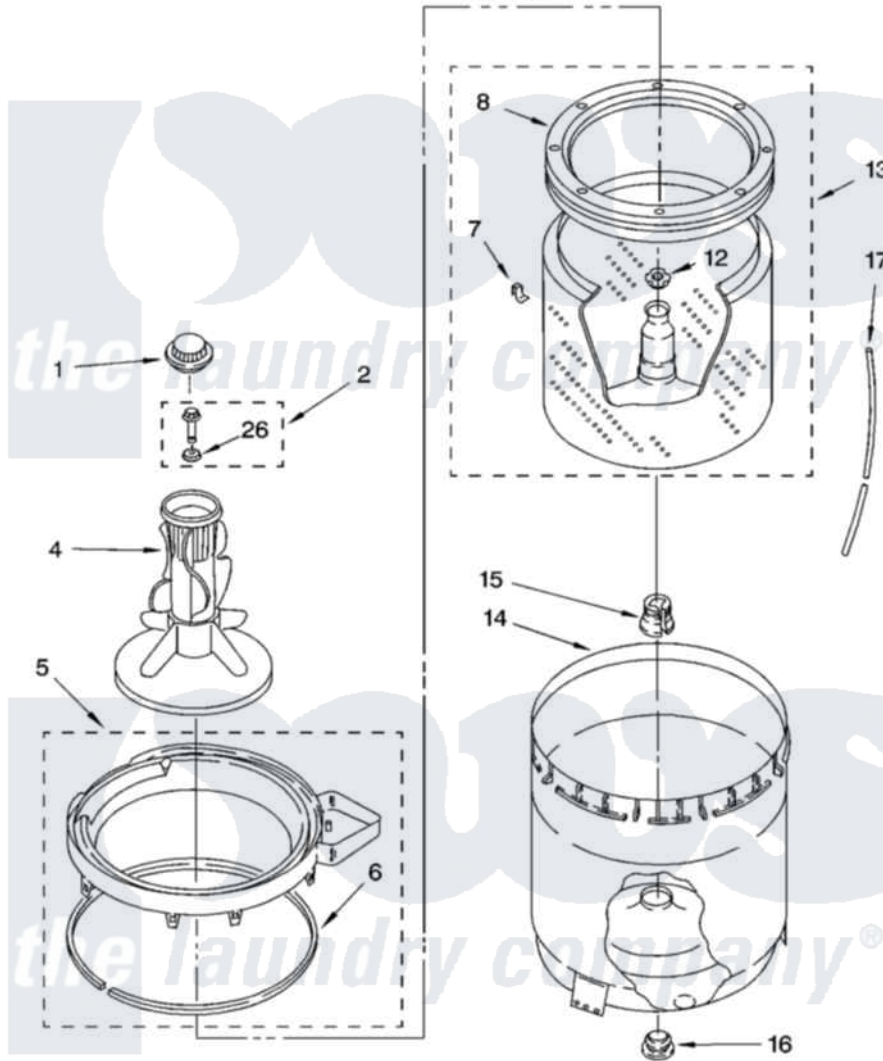

# Whirlpool 7MLBR6103MT1 03 - AGITATOR, BASKET AND TUB PARTS

## AGITATOR, BASKET AND TUB PARTS

For Model: 7MLBR6103MT1  
(Biscuit)

8180145

5

Whirlpool [Residential Whirlpool 7MLBR6103MT1 Washer Parts](#) Parts Diagram 03 - AGITATOR, BASKET AND TUB PARTS

[Click on the part number to view part](#)

Item	Original Part Number	Replaced By	Status	Part Description
1	<a href="#">3355758</a>			Cap, Agitator
2	<a href="#">358237</a>			Screw And Washer
4	<a href="#">63235</a>			Agitator Assembly
5	<a href="#">3360611</a>			Tub Ring And Gasket Assembly
6	<a href="#">3359586</a>			Gasket, Tub Ring
7	<a href="#">8519815</a>			Clip, Balance Ring
8	<a href="#">3956205</a>			Balance Ring
12	<a href="#">21366</a>			Nut, Spanner
13	3956206	<a href="#">3956207</a>		Basket And Balance Ring
14	<a href="#">63125</a>			Tub
15	<a href="#">389140</a>			Tub Block, Basket Drive
16	<a href="#">383727</a>			Gasket, Centerpod
17	3363657	<a href="#">353244</a>		Hose, Pressure Switch
26	<a href="#">3949550</a>			Washer