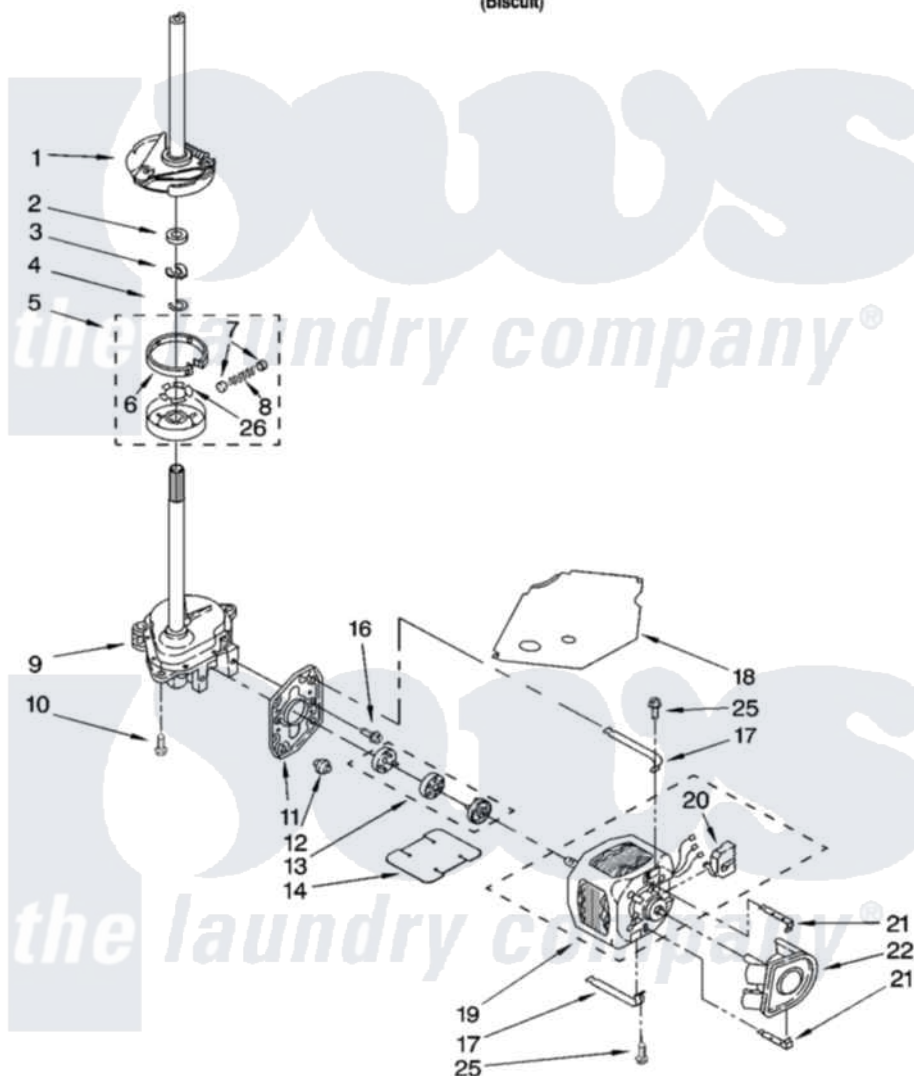

Whirlpool 7MLBR6103MT1 04 - BRAKE, CLUTCH, GEARCASE, MOTOR AND PUMP PARTS

BRAKE, CLUTCH, GEARCASE, MOTOR AND PUMP PARTS

For Model: 7MLBR6103MT1
(Biscuit)

8180145

7

Whirlpool [Residential Whirlpool 7MLBR6103MT1 Washer Parts](#) Parts Diagram 04 - BRAKE, CLUTCH, GEARCASE, MOTOR AND PUMP PARTS

[Click on the part number to view part](#)

Item	Original Part Number	Replaced By	Status	Part Description
1	388951	285792		Basketdrive
2	63292			Washer, Spin Tube Thrust
3	62697	W10080230		Ring, Spin Tube Support
4	63283	285353		Ring
5	3951311	285785		Clutch
6	3951308	285790		Lining
7	62646			Cap, Clutch Spring
8	3946792			Spring And Damper Assembly
9	8532118	3360629		Gearcase
10	3357334	3400516		Screw Anti-Rattle
11	62611			Plate, Motor Mount To Gearcase
12	62691			Grommet, Motor
13	285753	285753A		Coupling
14	8316060			Shield, Tub To Motor

16	3400516		Screw Anti-Rattle
17	3349637	W10086010	Retainer, Motor
18	3362089		Shield, Tub To Motor
19	8528157	661600	Motor, Main Drive
20	3952056		Switch, Main Drive Motor
21	8546127		Retainer, Pump
22	3363394		Pump
25	3387485	273556	Screw, 10-16 X 5/8
26	3355454		Clip, Main Drive