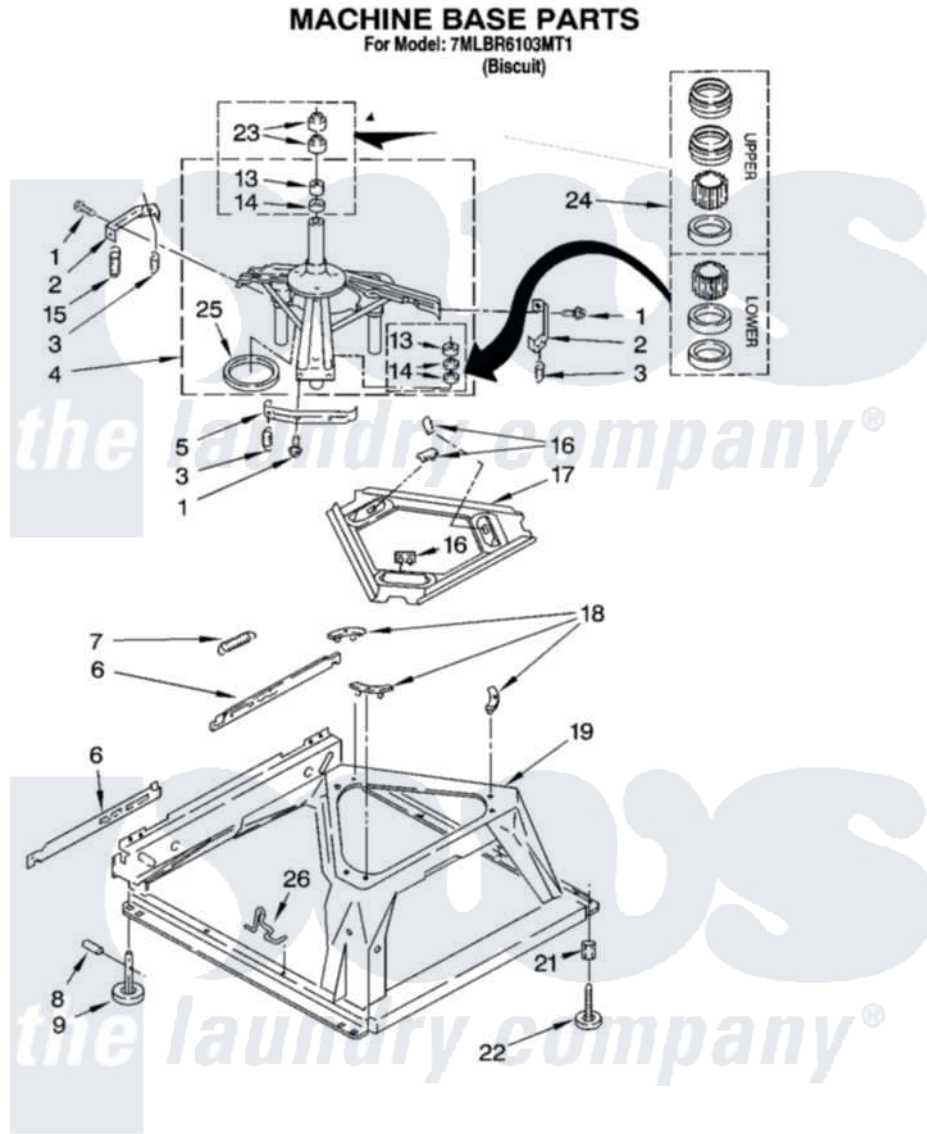

Whirlpool 7MLBR6103MT1 05 - MACHINE BASE PARTS

8

8180145

Whirlpool [Residential Whirlpool 7MLBR6103MT1 Washer Parts](#) Parts Diagram 05 - MACHINE BASE PARTS
Click on the part number to view part

Item	Original Part Number	Replaced By	Status	Part Description
1	3400076			Screw, Bracket Mounting
2	64067			Bracket, Spring Outer
3	63907			Spring, Suspension
4	3362087	280184		Support
5	64065			Bracket, Spring Outer
6	63138			Link, Leveling Mechanism
7	62597	8316845		Spring
8	62837			Pin, Knurled
9	62596	285244		Feet-Leveling
13	3347047	8546455		Bearing, Centerpost
14	357409	359449		Seal, Agitator Shaft
15	388492	W10250667		Spring, Counterweight
16	62568	285219		Pad
17	3946509			Plate, Suspension
18	3363660	285744		Pad
19	3349337	285459		Base

21	3359452		Nut, Lock
22	389102	W10001130	Foot, Leveling
23	356934	8577376	Seal, Centerpost
24	285203		Centerpost Bearing Kit
25	63134		Ring, Sound Deadening
26	63806	W10145155	Retainer, Suspension Spring