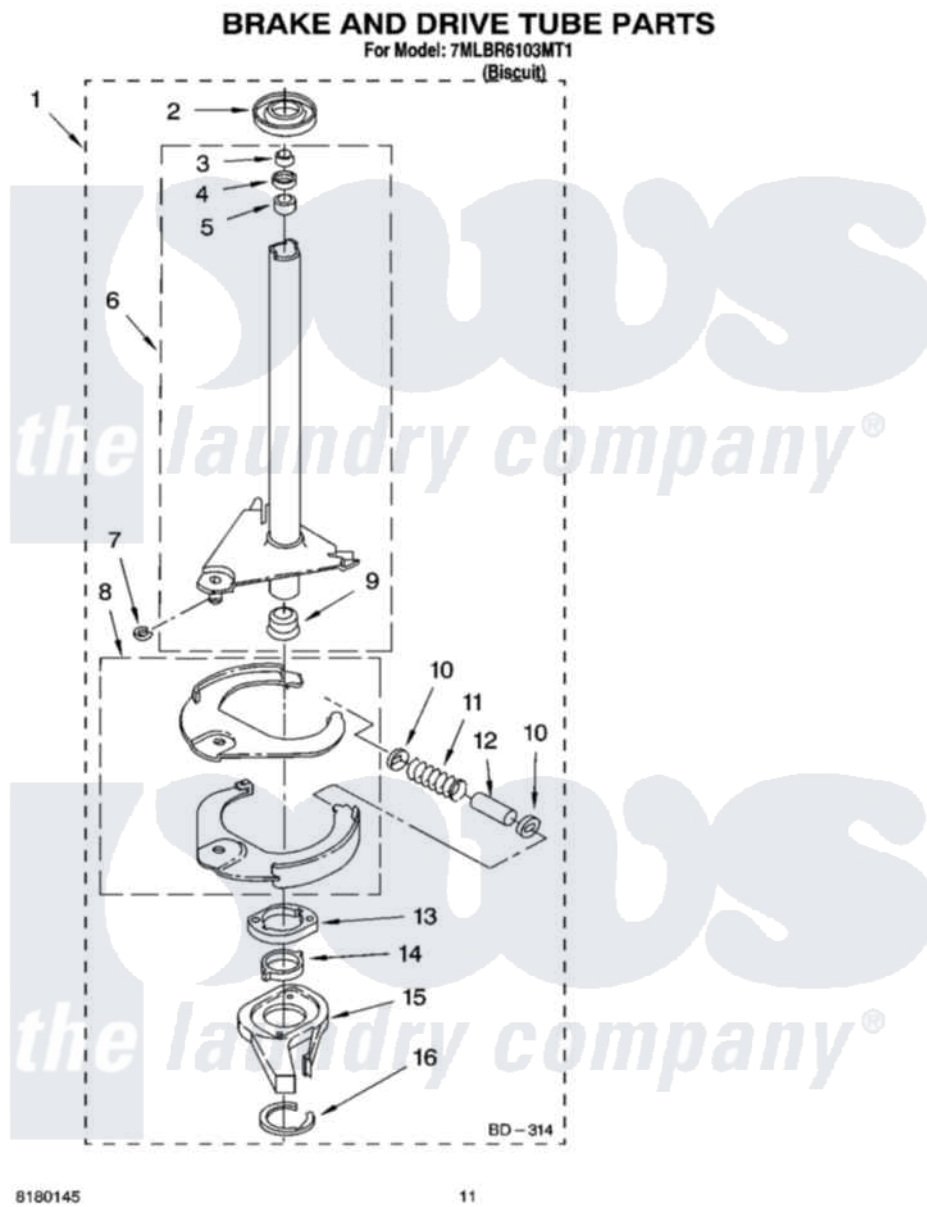

Whirlpool 7MLBR6103MT1 07 - BRAKE AND DRIVE TUBE PARTS

8180145

11

Whirlpool [Residential Whirlpool 7MLBR6103MT1 Washer Parts](#) Parts Diagram 07 - BRAKE AND DRIVE TUBE PARTS
Click on the part number to view part

Item	Original Part Number	Replaced By	Status	Part Description
1	388951	285792		Basketdrive
2	62658			Ring, Thrust
3	91939			Seal, Shaft
4	356427			Seal, Spin Pinion
5	356937			Spacer, Drive Tube
6	64027	64208		Tube-Spin
7	64035	W10083190		Ring, Retaining
8	64232	285438		Shoe-Brake
9	62703	8546462		"T" Bearing, Spin Tube
10	62648	285658		Sleeve
11	62647		Not Available	Spring, Brake
12	62909	285658		Sleeve
13	63023	8546461		Cam, Brake Release
14	63022			Sleeve, Cam
15	64194	285790		Lining
16	90368	W10083200		Ring, Retaining

" N/A

Not Available

FOLLOWING PARTS NOT
ILLUSTRATED

" [285208](#)

Lubricant