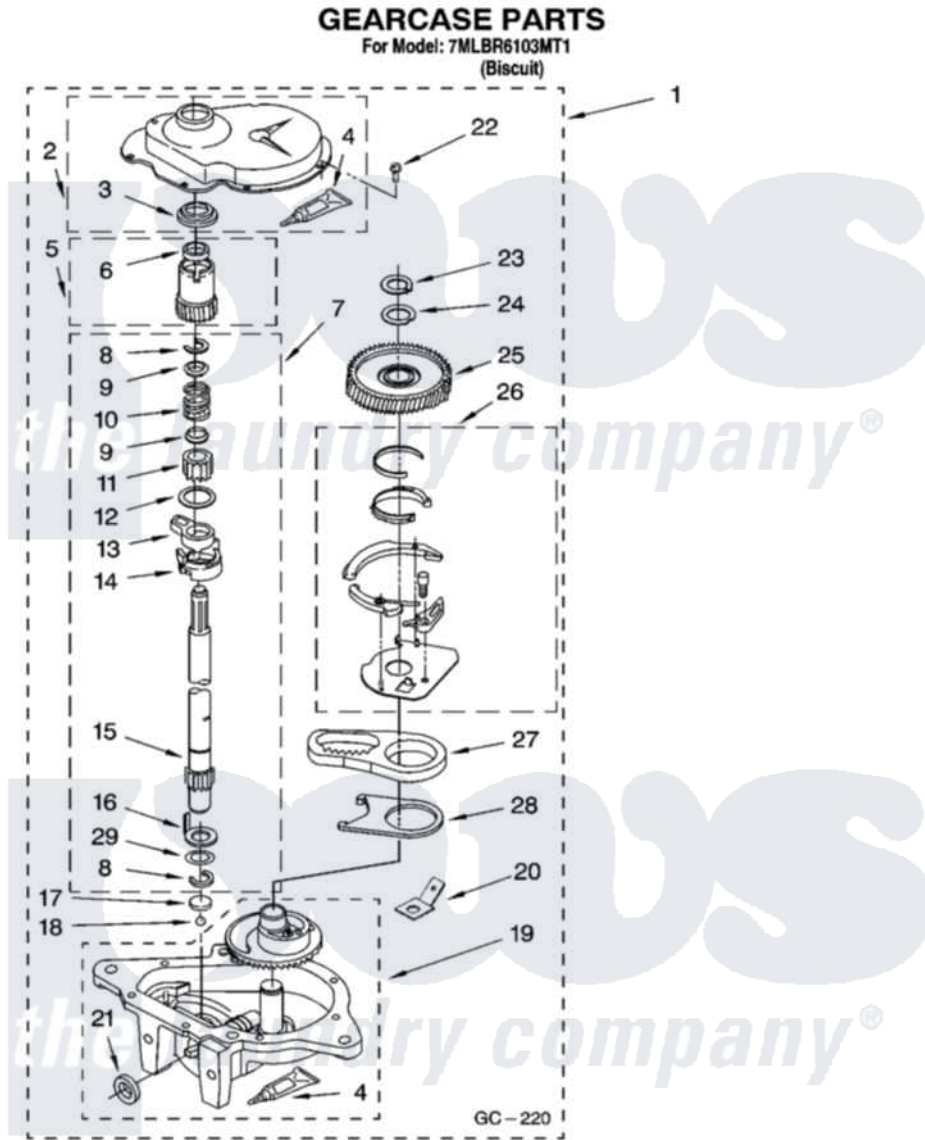

Whirlpool 7MLBR6103MT1 08 - GEARCASE PARTS

12

8180145

Whirlpool [Residential Whirlpool 7MLBR6103MT1 Washer Parts](#) Parts Diagram 08 - GEARCASE PARTS
Click on the part number to view part

Item	Original Part Number	Replaced By	Status	Part Description
1	8532118	3360629		Gearcase
2	285202			Cover, Gearcase
3	3349985			Seal, Gearcase Cover
4	285195			Sealer Sealer, Gasket
5	63320	285362		Gear and Pinion
6	356427			Seal, Spin Pinion
7	389387			Shaft, Agitator
8	90369		Not Available	Ring, Retaining (2)
9	62677			Retainer, Spring
10	62676			Spring, Agitator
11	63273	285509		Shaft, Agitator
12	62619			Washer, Agitator Gear
13	62580	285206		Cam-Agitator
14	62581	285206		Cam-Agitator
15	285509			Shaft, Agitator
16	62618			Washer, Cam Thrust

17	16018	285205	Bearing
18	85529	285205	Bearing
19	389230	285515	Gearcase
20	3949116	Not Available	BLOCK TAB, TERMINAL
21	285352		Seal Kit, Thrust Plug
22	3351614		Screw, Gearcase Cover Mounting
23	3362552	285765	Ring-Retrn
24	285735	285766	Washer Kit, Thrust
25	62570	285362	Gear and Pinon
26	388253	999516	Shelf-Glas
27	3349296	8546456	Rack, Connecting
28	62621		Actuator, Shift
29	388815		Washer, Intermediate 1 3976263 Miscellaneous Parts Bag 2 3976300 Washer, Inlet Hose 3 3366913 Clamp, Hose