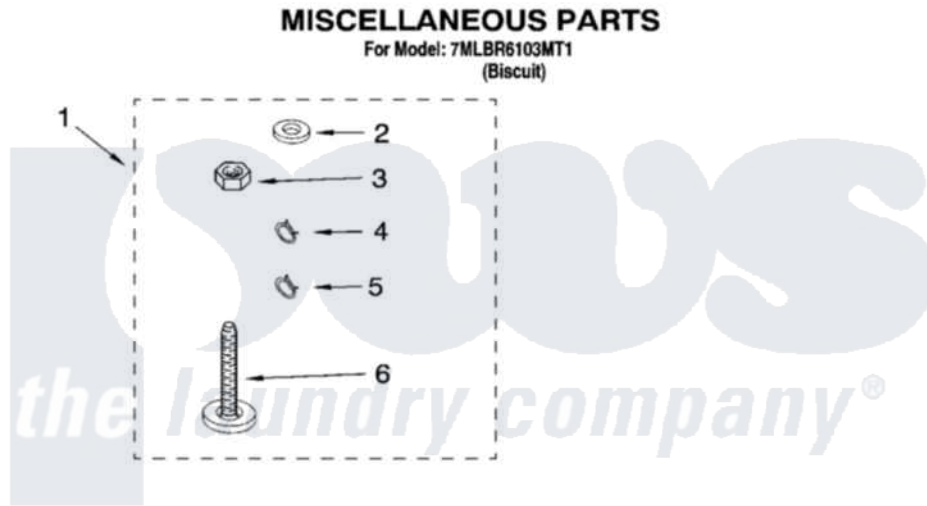

Whirlpool 7MLBR6103MT1 10 - MISCELLANEOUS PARTS - OPTIONAL PARTS (NOT INCLUDED)

OPTIONAL PARTS (NOT INCLUDED)

Whirlpool [Residential Whirlpool 7MLBR6103MT1 Washer Parts](#) Parts Diagram 10 - MISCELLANEOUS PARTS - OPTIONAL PARTS (NOT INCLUDED)
 Click on the part number to view part

Item	Original Part Number	Replaced By	Status	Part Description
1	8541701	285654		Parts-Misc
2	16123			Washer Inlet-Hose Miscellaneous Parts Must be Ordered Separately.
3	3359452			Nut, Lock
4	3366912	356138		Clamp, Hose
5	3366913	3357331		Clamp, Drain
6	389102	W10001130		Foot, Leveling
"	4392899			Paint, Touch-Up
"	350938			Paint, Pressurized Spray B
"	4392901			Paint, Pressurized Spray
"	4392900			Paint, Bulk)
"	N/A		Not Available	OIL
"	350572			Oil
"	N/A		Not Available	LUBRICANT