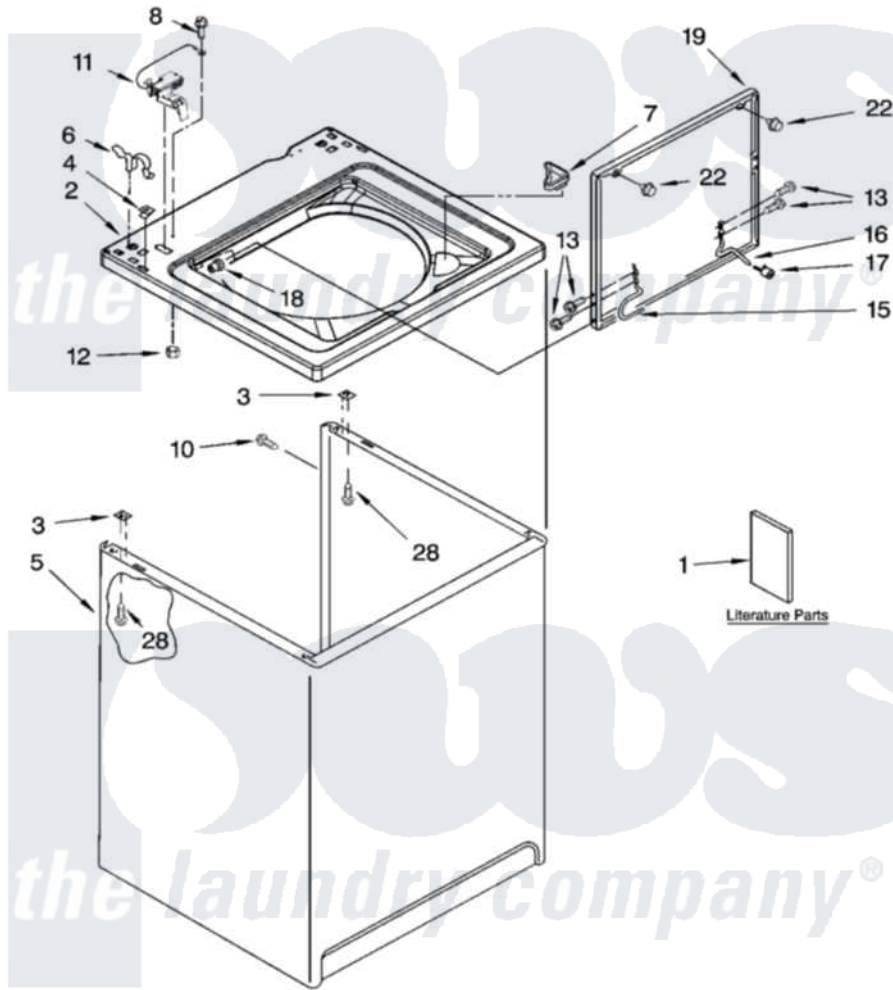

Whirlpool 7MLBR6103MT2 01 - TOP AND CABINET PARTS

TOP AND CABINET PARTS

For Model: 7MLBR6103MT2
(Biscuit)

AUTOMATIC
WASHER

1-04 Litho in U.S.A. (drd)

1

Part No. 8180187

Whirlpool [Residential Whirlpool 7MLBR6103MT2 Washer Parts](#) Parts Diagram 01 - TOP AND CABINET PARTS
Click on the part number to view part

Item	Original Part Number	Replaced By	Status	Part Description
1	LIT8539757		Not Available	Literature Parts (Installation Instructions)
"	LIT8539736		Not Available	Literature Parts (Use & Care Guide)
"	LIT8539773		Not Available	Literature Parts (Energy Guide)
"	LIT8542379		Not Available	Literature Parts (Wiring Diagram)
2	8541619			Top
3	62750			Spacer, Cabinet To Top (4)
4	357213			Nut, Push-In
5	3954777			Cabinet
6	62780			Clip, Top And Cabinet And Rear Panel
7	3362952			Dispenser, Bleach
8	3351614			Screw, Gearcase Cover Mounting
10	3357011	308685		Side Trim)
11	8318084			Switch, Lid

12	3400901	680762	Nut
13	3351355	W10119828	Screw, Lid Hinge Mounting
15	8318088		Hinge, Lid
16	54583		Hinge, Lid
17	19119		Bumper, Lid Hinge
18	21258		Bearing, Lid Hinge
19	8557510	3957616	Lid
22	9724509		Bumper, Lid
28	3390631		Screw, 10-16 X 3/8