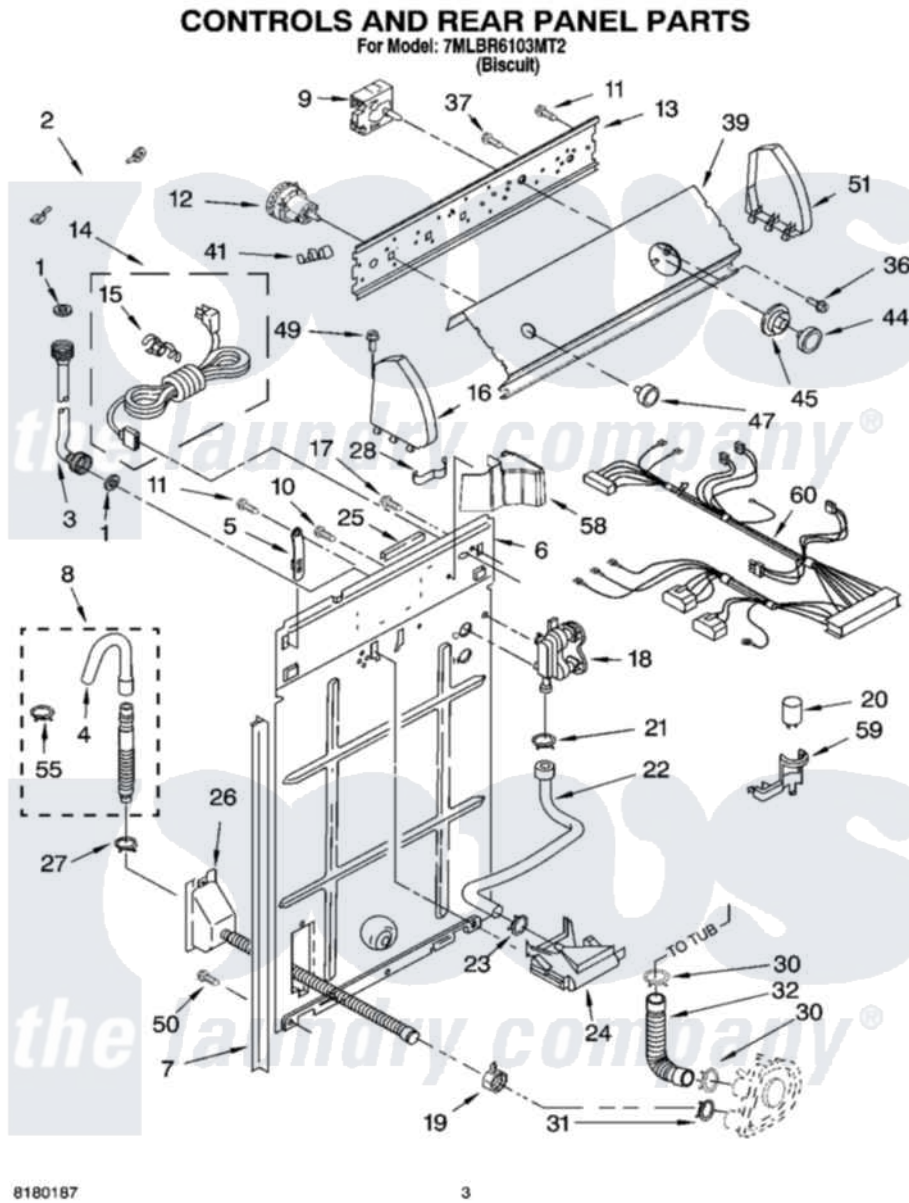

Whirlpool 7MLBR6103MT2 02 - CONTROLS AND REAR PANEL PARTS

Whirlpool [Residential Whirlpool 7MLBR6103MT2 Washer Parts](#) Parts Diagram 02 - CONTROLS AND REAR PANEL PARTS

[Click on the part number to view part](#)

Item	Original Part Number	Replaced By	Status	Part Description
1	16123			Washer Inlet-Hose Miscellaneous Parts Must be Ordered Separately.
2	3398893	3395559		Wire
3	3949374	89503		Hose-Inlet
4	3357027			Nozzle, Hose Drain
5	8318255	8568314		Strap, Console
6	8318407			Panel, Rear
7	62747			Pad, Rear Panel
8	3951609	285664		Hose
"	661577	285666		Hose
"	3357090	285702		Hose
9	8542377			Timer, Control
10	9740848			Screw, Mixing Valve Mounting
11	90767			Screw, 8A X 3/8 HeX Washer Head Tapping
12	3366848	W10339229		Switch-WL

13	3948814		Bracket, Control
14	8532158	W10130795	Cord-Power
15	3949468	285777	Relief-Str
16	8314852		Cap, End
17	3351614		Screw, Gearcase Cover Mounting
18	8541697		Valve, Water Inlet-Single Port
19	3976395		Restraint, Hose
20	661606	8572717	Capacitor, Motor Start
21	370451	596669	Clamp, Manifold
22	62662	3357328	Hose, Vacuum Break
23	371503	596669	Clamp, Manifold
24	3347034		Break, Vacuum
25	303294	3367669	Protector, Edge
26	8317940	W10358149	Drain Hose Assembly
27	3366912	356138	Clamp, Hose
28	3347812	8528351	Clip
30	3363366	616099	Clamp
31	8317496	285655	Clamp, Hose
32	3951449	285871	Hose
36	3400818		Screw, Timer Mounting
37	3179795		Screw, Ground
39	8539611		Panel, Console
41	357572	W10113937	Clip, Grounding
44	8271347	3957822	Knob, Timer
45	8271370	3957850	Dial, Timer
47	8271348	3957797	Knob, Push-To-Start
49	388326		Screw, 8-18 X 1.25
50	62863	3390631	Screw, 10-16 X 3/8
51	8314851		Cap, End
55	3366913	3357331	Clamp, Drain
58	8314879		Shield, Inlet Valve
59	8318201	8318046	Clip, Capacitor
60	3956737		Harness, Wiring