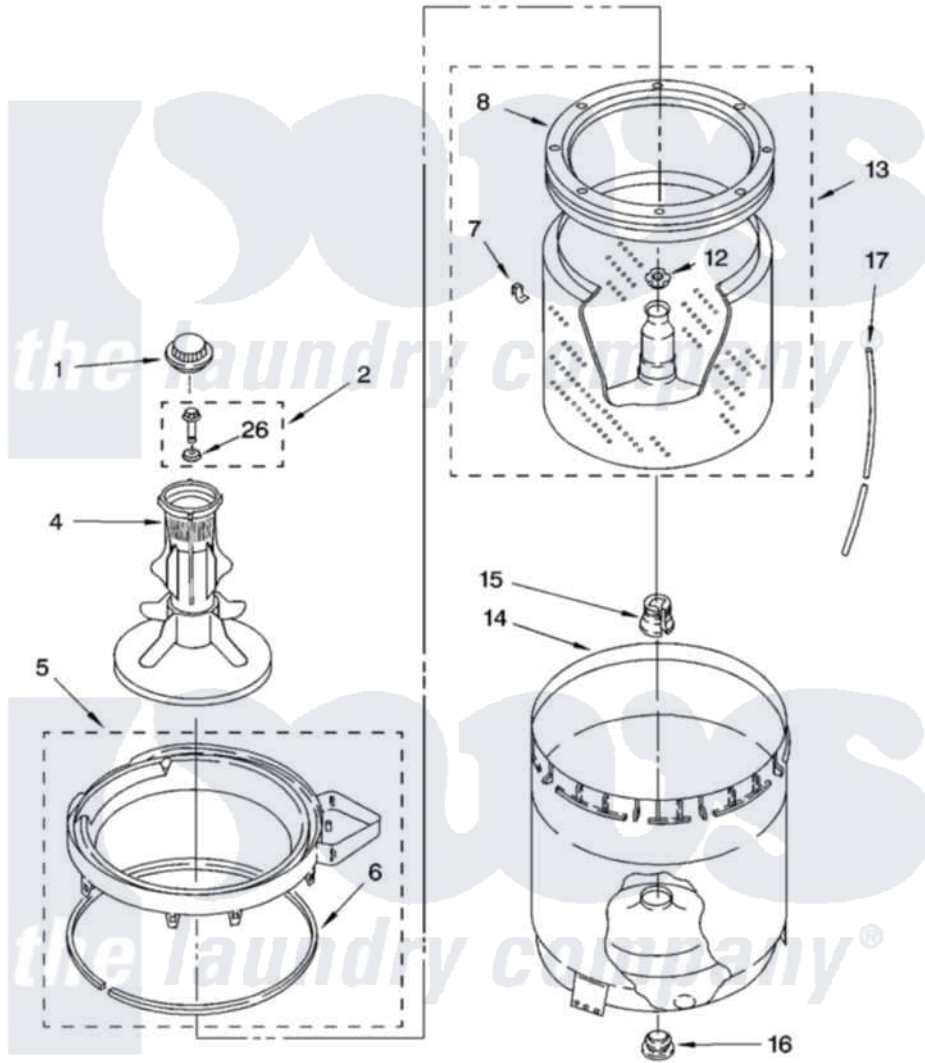

Whirlpool 7MLBR6103MT2 03 - AGITATOR, BASKET AND TUB PARTS

AGITATOR, BASKET AND TUB PARTS

For Model: 7MLBR6103MT2
(Biscuit)

8180187

5

Whirlpool [Residential Whirlpool 7MLBR6103MT2 Washer Parts](#) Parts Diagram 03 - AGITATOR, BASKET AND TUB PARTS

[Click on the part number to view part](#)

Item	Original Part Number	Replaced By	Status	Part Description
1	3352483			Cap, Agitator
2	358237			Screw And Washer
4	63377			Agitator
5	3360611			Tub Ring And Gasket Assembly
6	3359586			Gasket, Tub Ring
7	8519815			Clip, Balance Ring
8	3956205			Balance Ring
12	21366			Nut, Spanner
13	3956206	3956207		Basket And Balance Ring
14	63125			Tub
15	389140			Tub Block, Basket Drive
16	383727			Gasket, Centerpod
17	3363657	353244		Hose, Pressure Switch
26	3949550			Washer