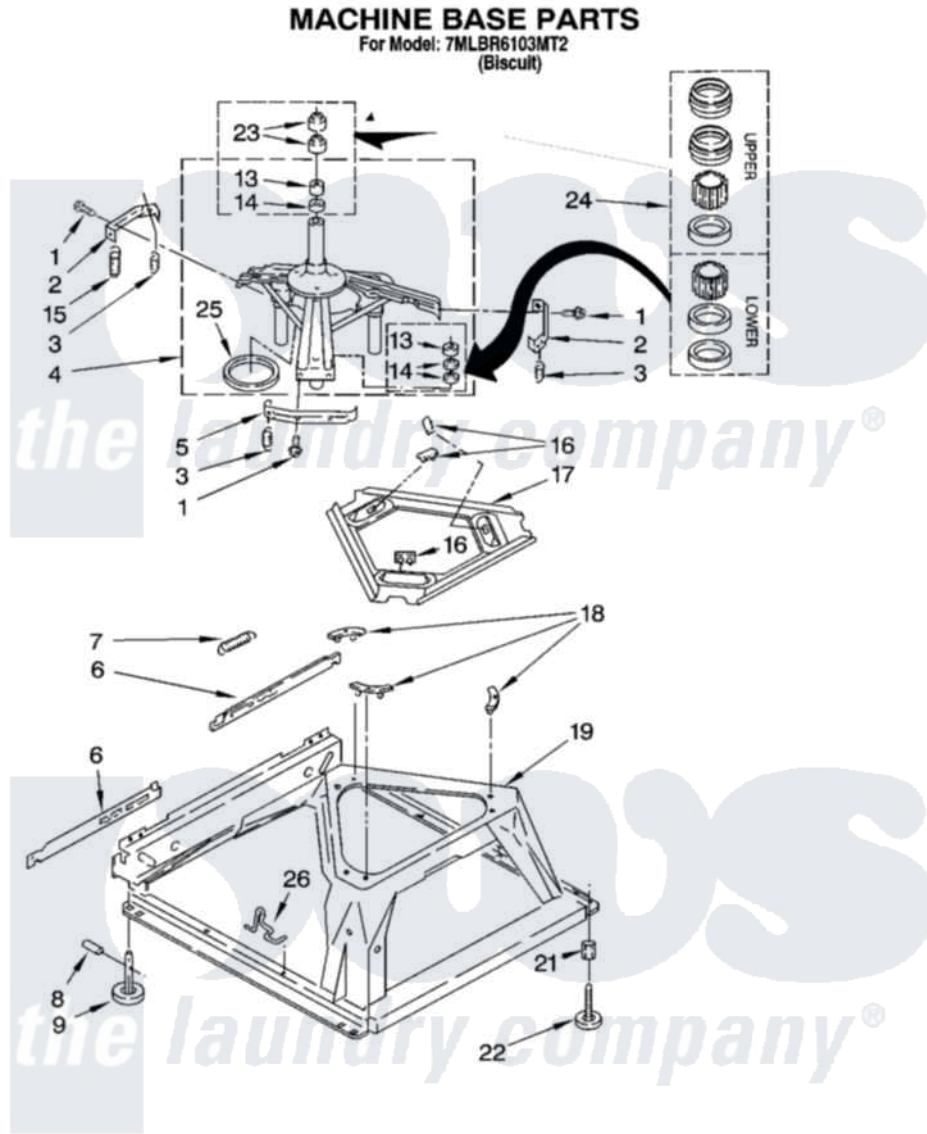

# Whirlpool 7MLBR6103MT2 05 - MACHINE BASE PARTS

8

8180187

Whirlpool [Residential Whirlpool 7MLBR6103MT2 Washer Parts](#) Parts Diagram 05 - MACHINE BASE PARTS  
Click on the part number to view part

Item	Original Part Number	Replaced By	Status	Part Description
1	<a href="#">3400076</a>			Screw, Bracket Mounting
2	<a href="#">64067</a>			Bracket, Spring Outer
3	<a href="#">63907</a>			Spring, Suspension
4	3362087	<a href="#">280184</a>		Support
5	<a href="#">64065</a>			Bracket, Spring Outer
6	<a href="#">63138</a>			Link, Leveling Mechanism
7	62597	<a href="#">8316845</a>		Spring
8	<a href="#">62837</a>			Pin, Knurled
9	62596	<a href="#">285244</a>		Feet-Leveling
13	3347047	<a href="#">8546455</a>		Bearing, Centerpost
14	357409	<a href="#">359449</a>		Seal, Agitator Shaft
15	388492	<a href="#">W10250667</a>		Spring, Counterweight
16	62568	<a href="#">285219</a>		Pad
17	<a href="#">3946509</a>			Plate, Suspension
18	3363660	<a href="#">285744</a>		Pad
19	3349337	<a href="#">285459</a>		Base

21	<a href="#">3359452</a>		Nut, Lock
22	389102	<a href="#">W10001130</a>	Foot, Leveling
23	356934	<a href="#">8577376</a>	Seal, Centerpost
24	<a href="#">285203</a>		Centerpost Bearing Kit
25	<a href="#">63134</a>		Ring, Sound Deadening
26	63806	<a href="#">W10145155</a>	Retainer, Suspension Spring