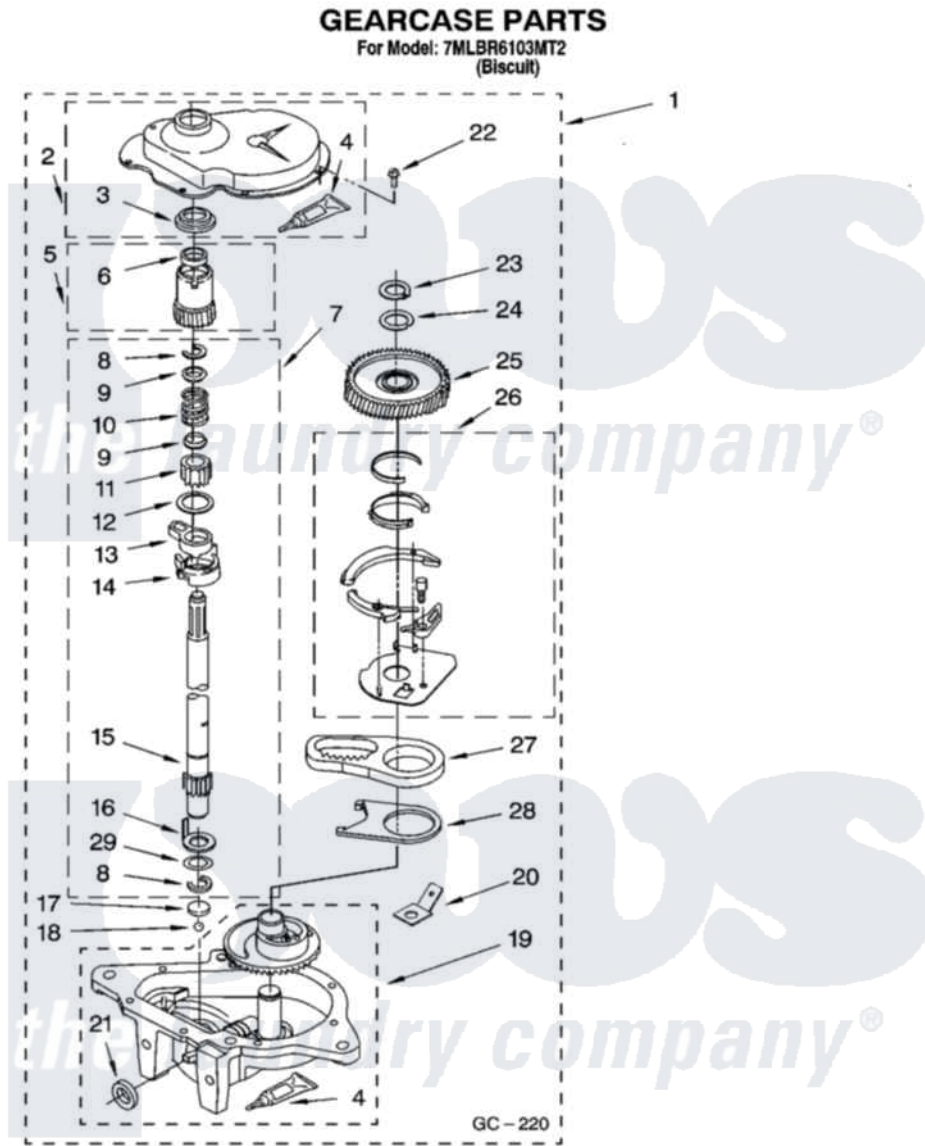

# Whirlpool 7MLBR6103MT2 08 - GEARCASE PARTS

12

8180187

Whirlpool [Residential Whirlpool 7MLBR6103MT2 Washer Parts](#) Parts Diagram 08 - GEARCASE PARTS  
Click on the part number to view part

Item	Original Part Number	Replaced By	Status	Part Description
1	8532118	<a href="#">3360629</a>		Gearcase
2	<a href="#">285202</a>			Cover, Gearcase
3	<a href="#">3349985</a>			Seal, Gearcase Cover
4	<a href="#">285195</a>			Sealer Sealer, Gasket
5	63320	<a href="#">285362</a>		Gear and Pinion
6	<a href="#">356427</a>			Seal, Spin Pinion
7	<a href="#">389387</a>			Shaft, Agitator
8	90369		Not Available	Ring, Retaining (2)
9	<a href="#">62677</a>			Retainer, Spring
10	<a href="#">62676</a>			Spring, Agitator
11	63273	<a href="#">285509</a>		Shaft, Agitator
12	<a href="#">62619</a>			Washer, Agitator Gear
13	62580	<a href="#">285206</a>		Cam-Agitator
14	62581	<a href="#">285206</a>		Cam-Agitator
15	<a href="#">285509</a>			Shaft, Agitator
16	<a href="#">62618</a>			Washer, Cam Thrust

17	16018	<a href="#">285205</a>	Bearing
18	85529	<a href="#">285205</a>	Bearing
19	389230	<a href="#">285515</a>	Gearcase
20	3949116	Not Available	BLOCK TAB, TERMINAL
21	<a href="#">285352</a>		Seal Kit, Thrust Plug
22	<a href="#">3351614</a>		Screw, Gearcase Cover Mounting
23	3362552	<a href="#">285765</a>	Ring-Retrn
24	285735	<a href="#">285766</a>	Washer Kit, Thrust
25	62570	<a href="#">285362</a>	Gear and Pinon
26	388253	<a href="#">999516</a>	Shelf-Glas
27	3349296	<a href="#">8546456</a>	Rack, Connecting
28	<a href="#">62621</a>		Actuator, Shift
29	<a href="#">388815</a>		Washer, Intermediate 1 3976263 Miscellaneous Parts Bag 2 3976300 Washer, Inlet Hose 3 3366913 Clamp, Hose