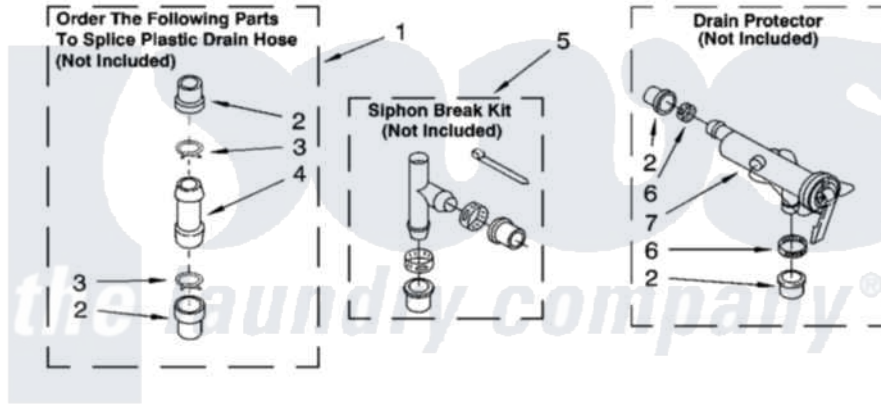

**WATER SYSTEM PARTS**

For Model: 7MLBR6103MT2  
(Biscuit)

WS400

8180187

13

Whirlpool [Residential Whirlpool 7MLBR6103MT2 Washer Parts](#) Parts Diagram 09 - WATER SYSTEM PARTS  
Click on the part number to view part

Item	Original Part Number	Replaced By	Status	Part Description
1	<a href="#">285442</a>			Water System Parts
2	<a href="#">285321</a>			Water System Parts
3	370447	<a href="#">285655</a>		Clamp, Hose
4	<a href="#">16272</a>			Connector, Straight
5	<a href="#">285320</a>			Water System Parts
6	65349	<a href="#">285655</a>		Clamp, Hose
7	<a href="#">367031</a>			Water System Parts