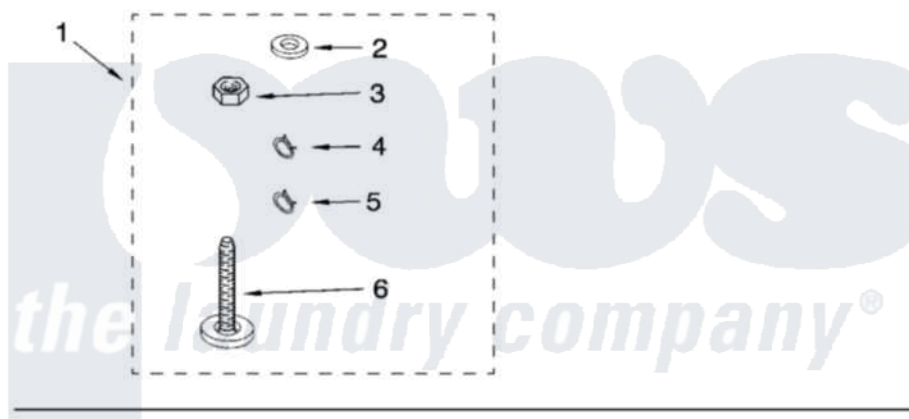

Whirlpool 7MLBR6103MT2 10 - MISCELLANEOUS PARTS - OPTIONAL PARTS (NOT INCLUDED)

MISCELLANEOUS PARTS

For Model: 7MLBR6103MT2  
(Biscuit)

Whirlpool [Residential Whirlpool 7MLBR6103MT2 Washer Parts](#) Parts Diagram 10 - MISCELLANEOUS PARTS - OPTIONAL PARTS (NOT INCLUDED)  
Click on the part number to view part

Item	Original Part Number	Replaced By	Status	Part Description
1	8541701	<a href="#">285654</a>		Parts-Misc
2	<a href="#">16123</a>			Washer Inlet-Hose Miscellaneous Parts Must be Ordered Separately.
3	<a href="#">3359452</a>			Nut, Lock
4	3366912	<a href="#">356138</a>		Clamp, Hose
5	3366913	<a href="#">3357331</a>		Clamp, Drain
6	389102	<a href="#">W10001130</a>		Foot, Leveling
"	<a href="#">4392899</a>			Paint, Touch-Up
"	<a href="#">350938</a>			Paint, Pressurized Spray B
"	<a href="#">4392901</a>			Paint, Pressurized Spray
"	<a href="#">4392900</a>			Paint, Bulk )
"	N/A		Not Available	OIL
"	<a href="#">350572</a>			Oil
"	N/A		Not Available	LUBRICANT