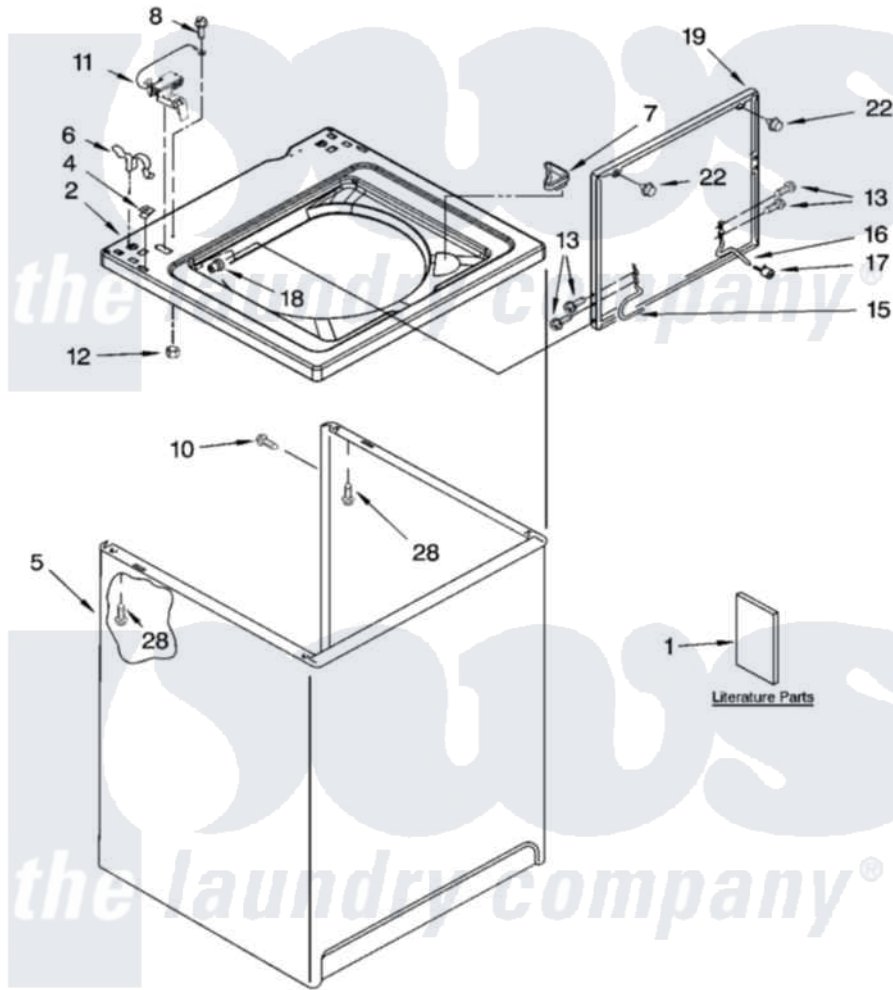

Whirlpool 7MLBR6103PQ0 01 - TOP AND CABINET PARTS

TOP AND CABINET PARTS

For Models: 7MLBR6103PQ0, 7MLBR6103PT0
(Designer White) (Biscuit)

AUTOMATIC
WASHER

2-05 Litho in U.S.A. (drd)

1

Part No. 8180557 Rev. A

Whirlpool [Residential Whirlpool 7MLBR6103PQ0 Washer Parts](#) Parts Diagram 01 - TOP AND CABINET PARTS
Click on the part number to view part

Item	Original Part Number	Replaced By	Status	Part Description
1	8539803		Not Available	Installation Instructions
"	8558600		Not Available	Feature Sheet
"	8539806		Not Available	Use & Care Guide
"	8558594		Not Available	Energy Guide
"	8542379		Not Available	Wiring Diagram
2	8541617			Top
"	8541619			Top
4	357213			Nut, Push-In
5	63128			Cabinet
"	3954777			Cabinet
6	62780			Clip, Top And Cabinet And Rear Panel
7	3362952			Dispenser, Bleach
8	3351614			Screw, Gearcase Cover Mounting
10	3357011	308685		Side Trim)
11	8318084			Switch, Lid

12	8533959	680762	Nut
13	3351355	W10119828	Screw, Lid Hinge Mounting
15	8318088		Hinge, Lid
16	54583		Hinge, Lid
17	19119		Bumper, Lid Hinge
18	21258		Bearing, Lid Hinge
19	8557511	285946	Lid
"	8557510	3957616	Lid
22	9724509		Bumper, Lid
28	3390631		Screw, 10-16 X 3/8