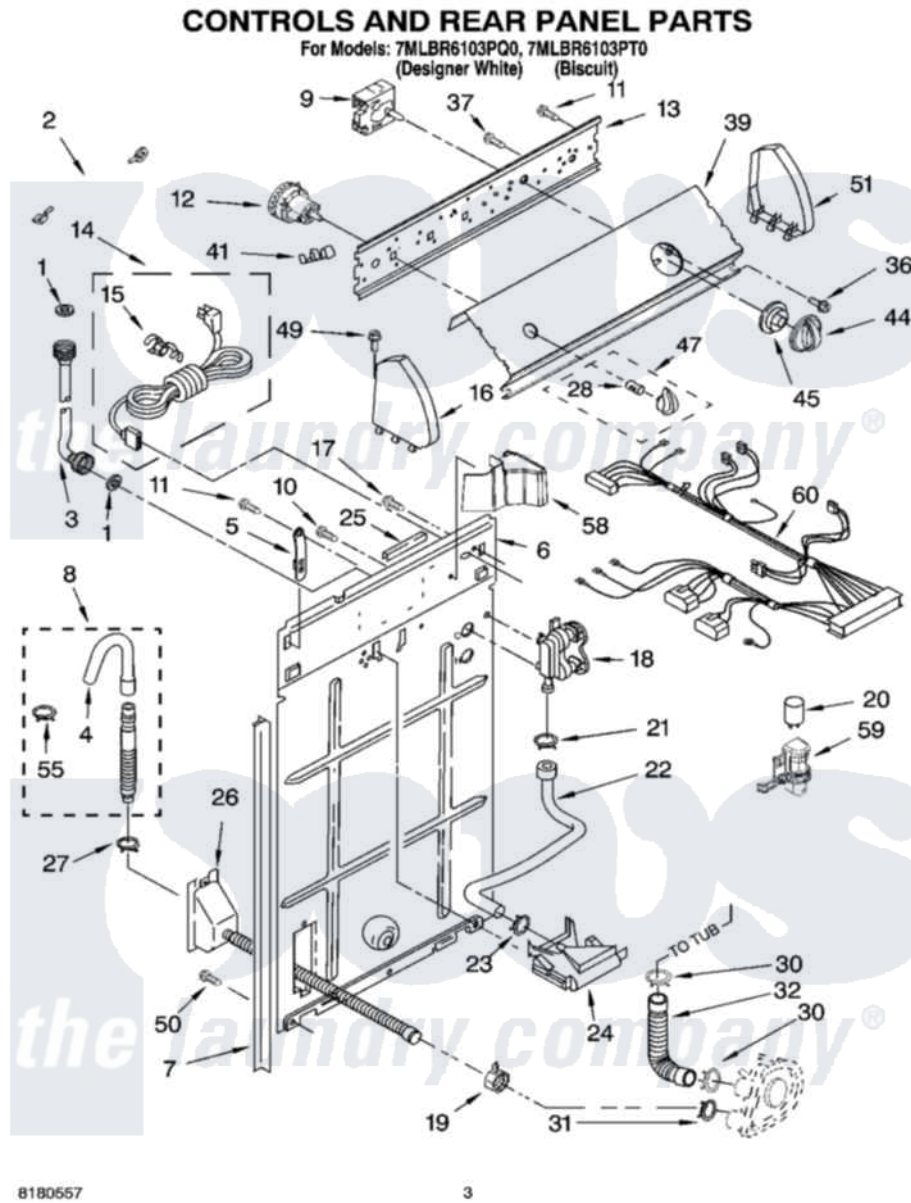

Whirlpool 7MLBR6103PQ0 02 - CONTROLS AND REAR PANEL PARTS

Whirlpool [Residential Whirlpool 7MLBR6103PQ0 Washer Parts](#) Parts Diagram 02 - CONTROLS AND REAR PANEL PARTS

[Click on the part number to view part](#)

Item	Original Part Number	Replaced By	Status	Part Description
1	16123			Washer Inlet-Hose Miscellaneous Parts Must be Ordered Separately.
2	3398893	3395559		Wire
3	8571377	89503		Hose-Inlet
4	3357027			Nozzle, Hose Drain
5	8318255	8568314		Strap, Console
6	8318407			Panel, Rear
7	62747			Pad, Rear Panel
8	3951609	285664		Hose
"	661577	285666		Hose
"	3357090	285702		Hose
9	8542377			Timer, Control
10	9740848			Screw, Mixing Valve Mounting
11	90767			Screw, 8A X 3/8 HeX Washer Head Tapping
12	3366848	W10339229		Switch-WL

13	3948814		Bracket, Control
14	8532158	W10130795	Cord-Power
15	3949468	285777	Relief-Str
16	8271363	279962	Endcap
"	8314852		Cap, End
17	3351614		Screw, Gearcase Cover Mounting
18	8541697		Valve, Water Inlet-Single Port
19	3976395		Restraint, Hose
20	661606	8572717	Capacitor, Motor Start
21	301958	596669	Clamp, Manifold
22	8541607	3357328	Hose, Vacuum Break
23	370450	596669	Clamp, Manifold
24	3347034		Break, Vacuum
25	303294	3367669	Protector, Edge
26	8317940	W10358149	Drain Hose Assembly
27	3366912	356138	Clamp, Hose
28	8536939		Clip, Knob
30	3363366	616099	Clamp
31	8317496	285655	Clamp, Hose
32	3951449	285871	Hose
36	3400818		Screw, Timer Mounting
37	3179795		Screw, Ground
39	8572968		Panel, Console
"	8539632		Panel, Console
41	357572	W10113937	Clip, Grounding
44	8544943		Knob, Timer
"	8544944		Knob, Timer
45	8544947		Dial, Timer
"	8544948		Dial, Timer
47	8544935		Knob, Control
"	8544936		Knob, Control
49	388326		Screw, 8-18 X 1.25
50	62863	3390631	Screw, 10-16 X 3/8
51	8271369	279962	Endcap
"	8314851		Cap, End
55	3366913	3357331	Clamp, Drain
58	8314879		Shield, Inlet Valve
59	8318046		Clip, Capacitor
60	3956737		Harness, Wiring