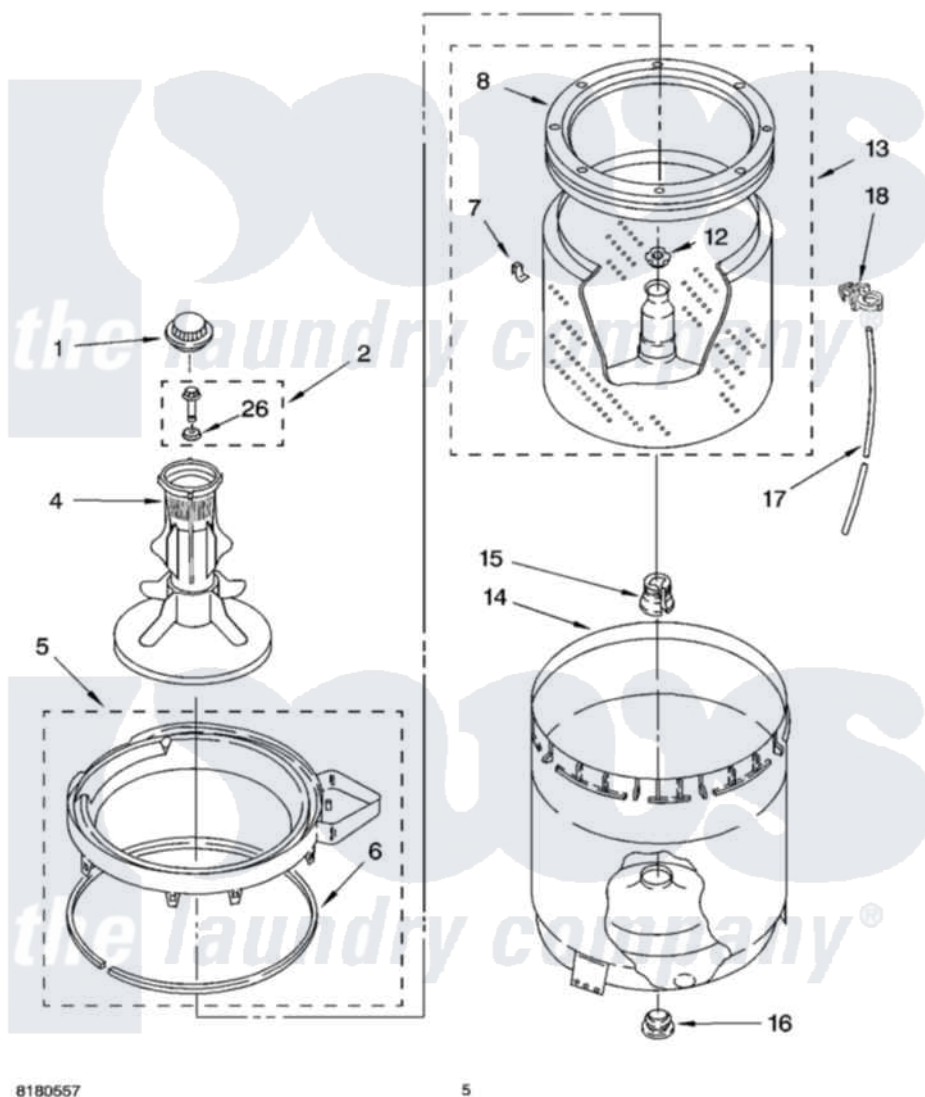

Whirlpool 7MLBR6103PQ0 03 - AGITATOR, BASKET AND TUB PARTS

AGITATOR, BASKET AND TUB PARTS

For Models: 7MLBR6103PQ0, 7MLBR6103PT0
(Designer White) (Biscuit)

8180557

5

Whirlpool [Residential Whirlpool 7MLBR6103PQ0 Washer Parts](#) Parts Diagram 03 - AGITATOR, BASKET AND TUB PARTS

[Click on the part number to view part](#)

Item	Original Part Number	Replaced By	Status	Part Description
1	3352483			Cap, Agitator
2	358237			Screw And Washer
4	63377			Agitator
5	3360611			Tub Ring And Gasket Assembly
6	3359586			Gasket, Tub Ring
7	8519815			Clip, Balance Ring
8	3956205			Balance Ring
12	21366			Nut, Spanner
13	3956206	3956207		Basket And Balance Ring
14	63125			Tub
15	389140			Tub Block, Basket Drive
16	383727			Gasket, Centerpod
17	3363657	353244		Hose, Pressure Switch
18	2219077			Clip, Pressure Switch Hose
26	3949550			Washer