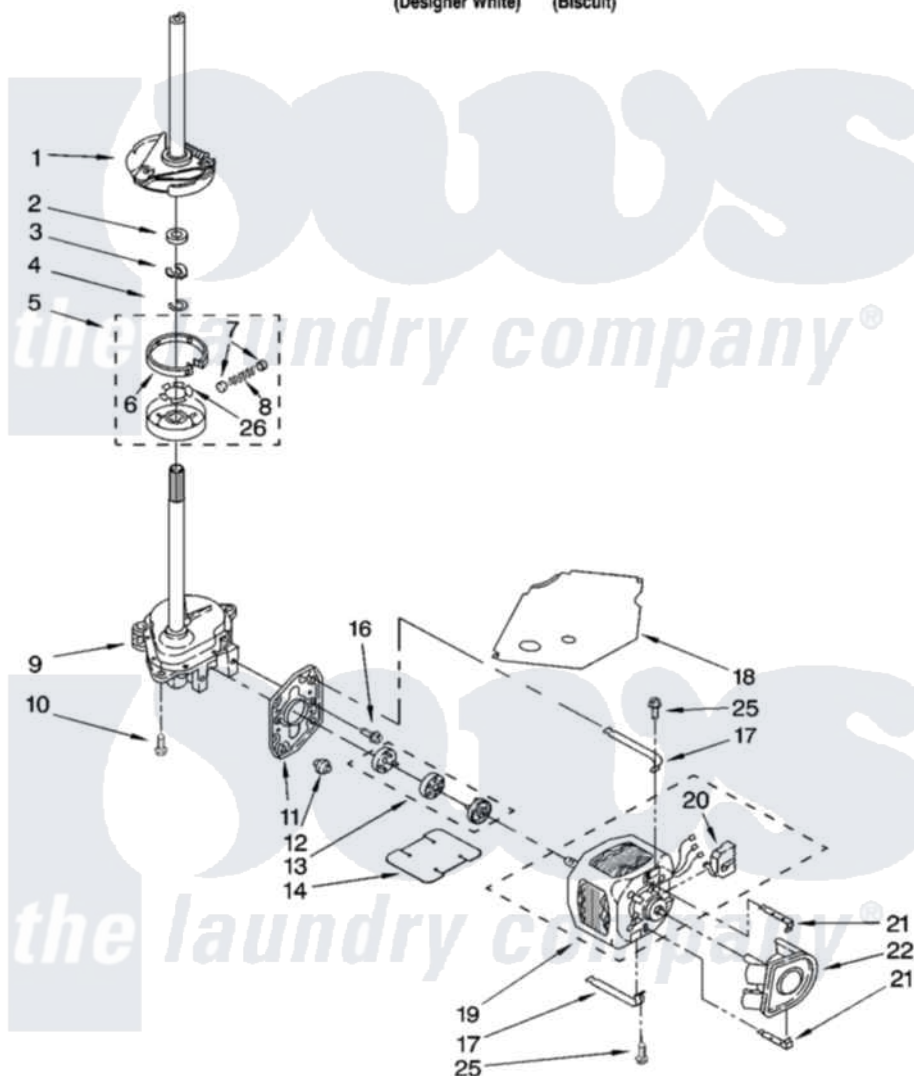

# Whirlpool 7MLBR6103PQ0 04 - BRAKE, CLUTCH, GEARCASE, MOTOR AND PUMP PARTS

## BRAKE, CLUTCH, GEARCASE, MOTOR AND PUMP PARTS

For Models: 7MLBR6103PQ0, 7MLBR6103PT0  
(Designer White) (Biscuit)

8180657

7

Whirlpool [Residential Whirlpool 7MLBR6103PQ0 Washer Parts](#) Parts Diagram 04 - BRAKE, CLUTCH, GEARCASE, MOTOR AND PUMP PARTS

[Click on the part number to view part](#)

Item	Original Part Number	Replaced By	Status	Part Description
1	388951	<a href="#">285792</a>		Basketdrive
2	<a href="#">63292</a>			Washer, Spin Tube Thrust
3	62697	<a href="#">W10080230</a>		Ring, Spin Tube Support
4	63283	<a href="#">285353</a>		Ring
5	3951311	<a href="#">285785</a>		Clutch
6	3951308	<a href="#">285790</a>		Lining
7	<a href="#">62646</a>			Cap, Clutch Spring
8	<a href="#">3946792</a>			Spring And Damper Assembly
9	8532118	<a href="#">3360629</a>		Gearcase
10	3357334	<a href="#">3400516</a>		Screw Anti-Rattle
11	<a href="#">62611</a>			Plate, Motor Mount To Gearcase
12	<a href="#">62691</a>			Grommet, Motor
13	285753	<a href="#">285753A</a>		Coupling
14	<a href="#">8316060</a>			Shield, Tub To Motor

16	<a href="#">3400516</a>		Screw Anti-Rattle
17	3349637	<a href="#">W10086010</a>	Retainer, Motor
18	<a href="#">3362089</a>		Shield, Tub To Motor
19	8528158	<a href="#">661600</a>	Motor, Main Drive
20	<a href="#">3952056</a>		Switch, Main Drive Motor
21	<a href="#">8546127</a>		Retainer, Pump
22	<a href="#">3363394</a>		Pump
25	3387485	<a href="#">273556</a>	Screw, 10-16 X 5/8
26	<a href="#">3355454</a>		Clip, Main Drive