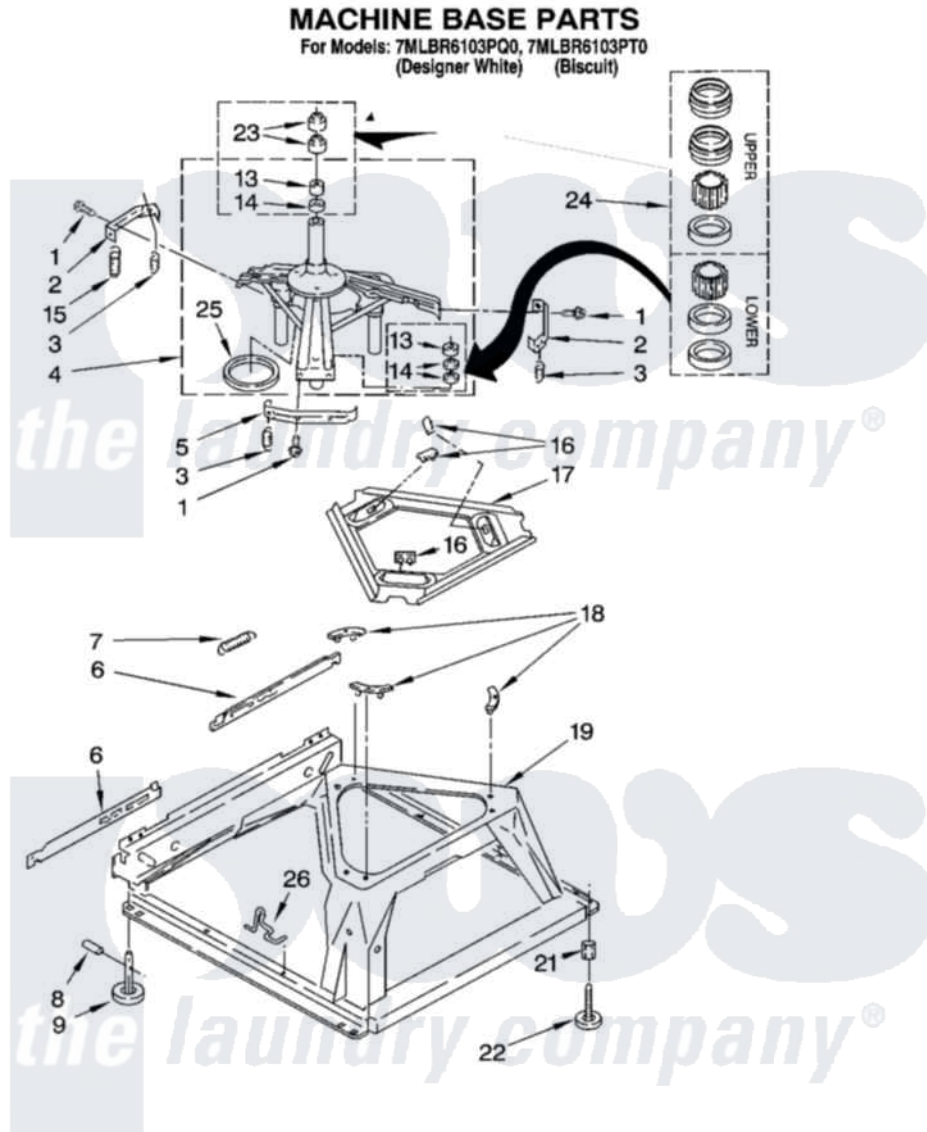

Whirlpool 7MLBR6103PQ0 05 - MACHINE BASE PARTS

8

8180557

Whirlpool [Residential Whirlpool 7MLBR6103PQ0 Washer Parts](#) Parts Diagram 05 - MACHINE BASE PARTS
Click on the part number to view part

Item	Original Part Number	Replaced By	Status	Part Description
1	3400076			Screw, Bracket Mounting
2	64067			Bracket, Spring Outer
3	63907			Spring, Suspension
4	3362087	280184		Support
5	64065			Bracket, Spring Outer
6	63138			Link, Leveling Mechanism
7	62597	8316845		Spring
8	62837			Pin, Knurled
9	62596	285244		Feet-Leveling
13	3347047	8546455		Bearing, Centerpost
14	357409	359449		Seal, Agitator Shaft
15	8534035	285901		Spring
16	62568	285219		Pad
17	3946509			Plate, Suspension
18	3363660	285744		Pad
19	3349337	285459		Base

21	3359452		Nut, Lock
22	389102	W10001130	Foot, Leveling
23	356934	8577376	Seal, Centerpost
24	285203		Centerpost Bearing Kit
25	63134		Ring, Sound Deadening
26	63806	W10145155	Retainer, Suspension Spring