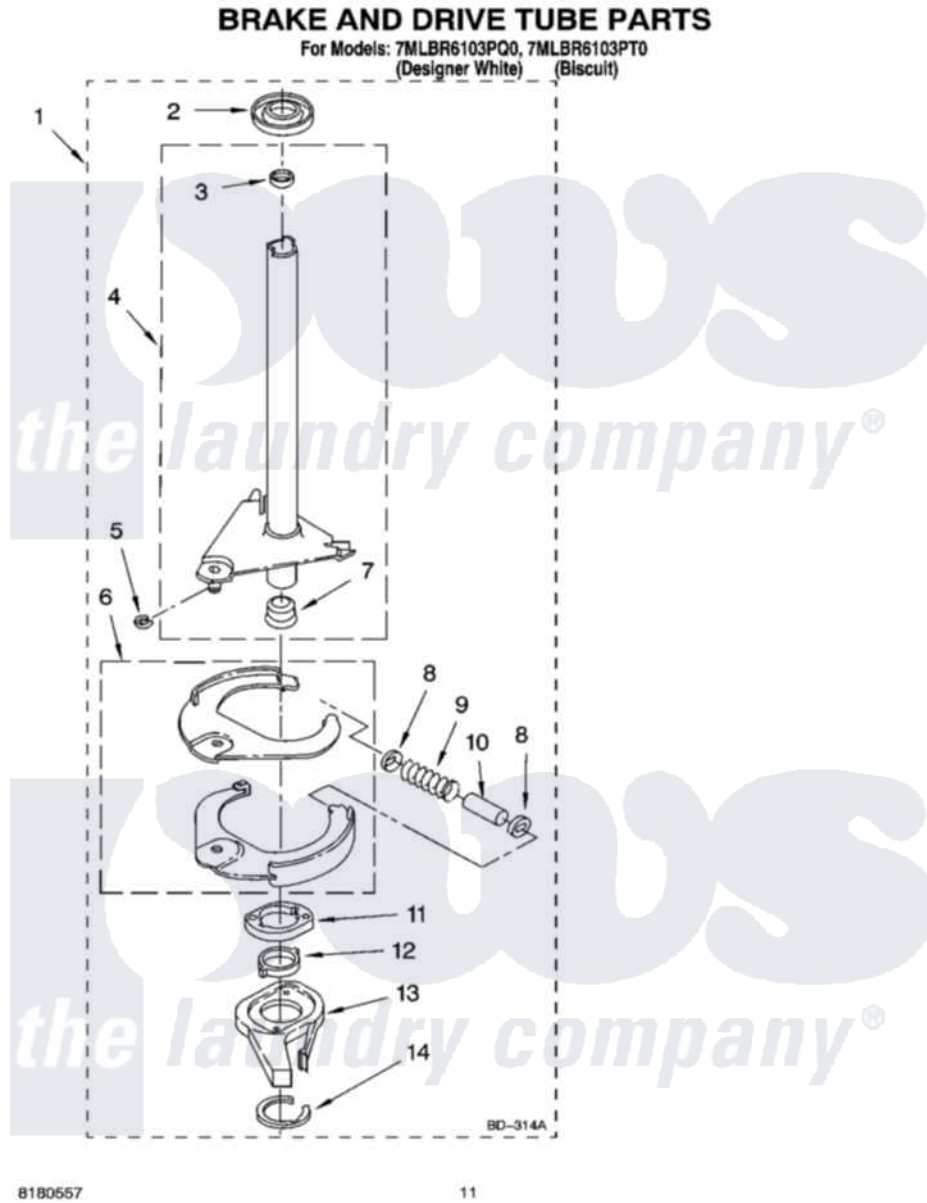

# Whirlpool 7MLBR6103PQ0 07 - BRAKE AND DRIVE TUBE PARTS

8180557

11

Whirlpool [Residential Whirlpool 7MLBR6103PQ0 Washer Parts](#) Parts Diagram 07 - BRAKE AND DRIVE TUBE PARTS  
Click on the part number to view part

Item	Original Part Number	Replaced By	Status	Part Description
1	388951	<a href="#">285792</a>		Basketdrive
2	<a href="#">62658</a>			Ring, Thrust
3	<a href="#">356427</a>			Seal, Spin Pinion
4	64027	<a href="#">64208</a>		Tube-Spin
5	64035	<a href="#">W10083190</a>		Ring, Retaining
6	64232	<a href="#">285438</a>		Shoe-Brake
7	62703	<a href="#">8546462</a>		"T" Bearing, Spin Tube
8	3353956	<a href="#">285658</a>		Sleeve
9	62647		Not Available	Spring, Brake
10	3355360	<a href="#">285658</a>		Sleeve
11	661516	<a href="#">8546461</a>		Cam, Brake Release
12	<a href="#">63022</a>			Sleeve, Cam
13	64194	<a href="#">285790</a>		Lining
14	90368	<a href="#">W10083200</a>		Ring, Retaining
"	N/A		Not Available	FOLLOWING PARTS NOT ILLUSTRATED
"	<a href="#">285208</a>			Lubricant