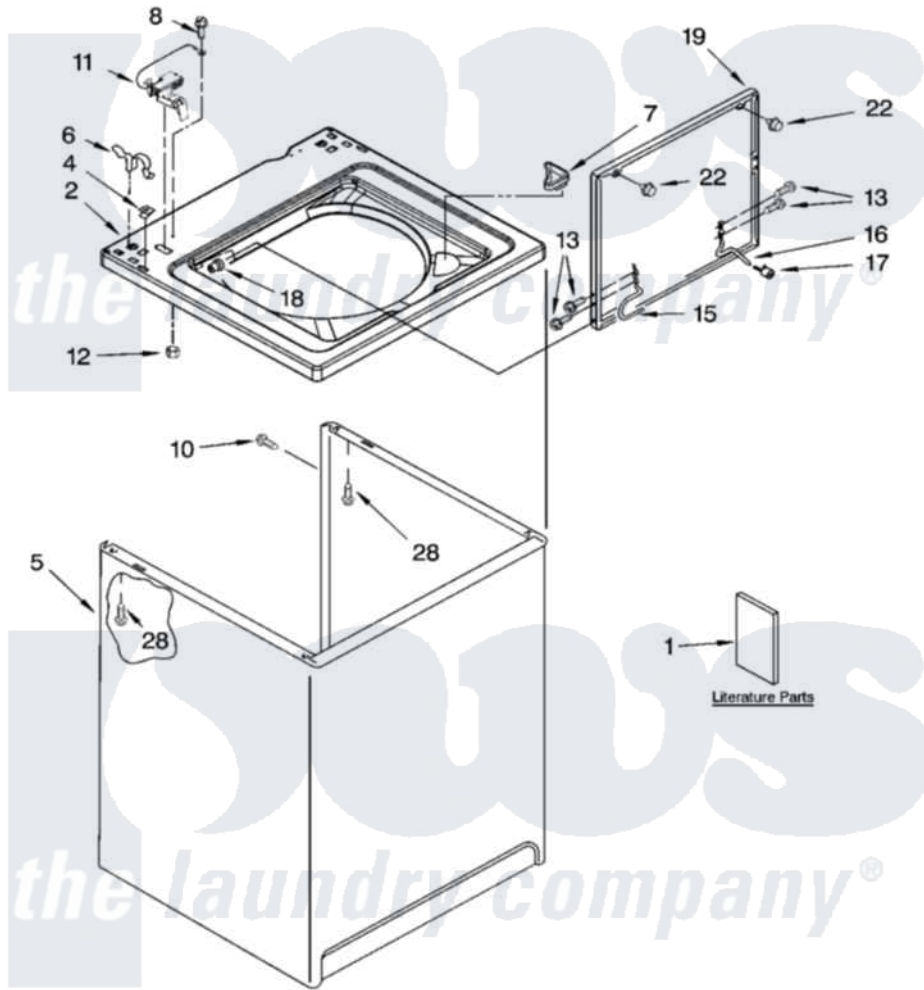

Whirlpool 7MLBR6103PT1 01 - TOP AND CABINET PARTS

TOP AND CABINET PARTS

For Models: 7MLBR6103PQ1, 7MLBR6103PT1
(Designer White) (Biscuit)

AUTOMATIC
WASHER

10-05 Litho in U.S.A. (drd)

1

Part No. 8180740 Rev. A

Whirlpool [Residential Whirlpool 7MLBR6103PT1 Washer Parts](#) Parts Diagram 01 - TOP AND CABINET PARTS

[Click on the part number to view part](#)

Item	Original Part Number	Replaced By	Status	Part Description
1	8316474		Not Available	Installation Instructions
"	8558600		Not Available	Feature Sheet
"	8539806		Not Available	Use & Care Guide
"	8558594		Not Available	Energy Guide
"	8542379		Not Available	Wiring Diagram
2	8541617			Top
"	8541619			Top
4	357213			Nut, Push-In
5	63128			Cabinet
"	3954777			Cabinet
6	62780			Clip, Top And Cabinet And Rear Panel
7	3362952			Dispenser, Bleach
8	3351614			Screw, Gearcase Cover Mounting
10	3357011	308685		Side Trim)
11	8318084			Switch, Lid