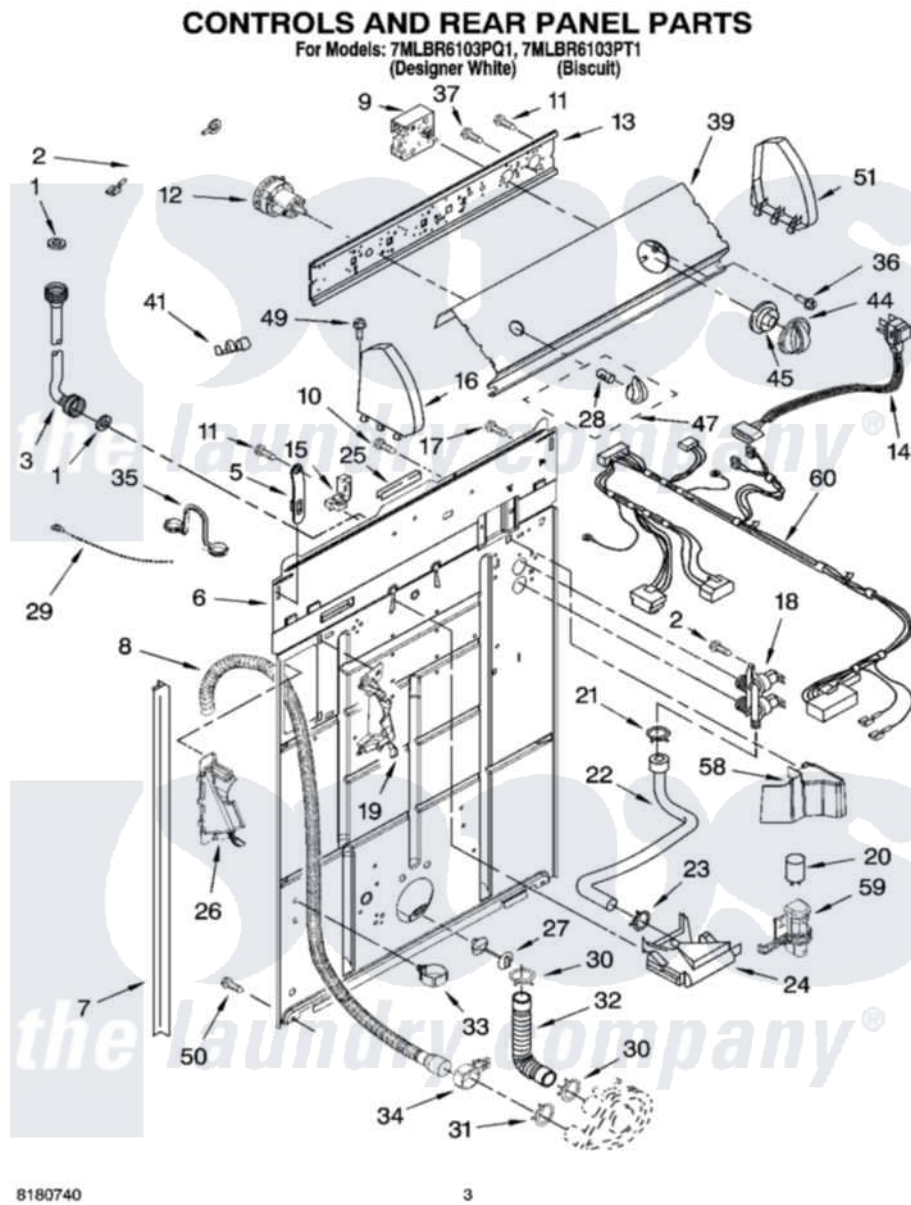

Whirlpool 7MLBR6103PT1 02 - CONTROLS AND REAR PANEL PARTS

Whirlpool [Residential Whirlpool 7MLBR6103PT1 Washer Parts](#) Parts Diagram 02 - CONTROLS AND REAR PANEL PARTS

[Click on the part number to view part](#)

Item	Original Part Number	Replaced By	Status	Part Description
1	3976300	16123		Washer Inlet-Hose Miscellaneous Parts Must be Ordered Separately.
2	3398893	3395559		Wire
3	8571377	89503		Hose-Inlet
5	8568314			Strap, Console
6	8541686			Panel, Rear
7	62747			Pad, Rear Panel
8	8559373	W10096921		Drain Hose Assembly
9	8542377			Timer, Control
10	9740848			Screw, Mixing Valve Mounting
11	90767			Screw, 8A X 3/8 HeX Washer Head Tapping
12	3366848	W10339229		Switch-WL
13	3948814			Bracket, Control
14	8559419			Cord, Power
15	8559337	285777		Relief-Str

16	8271363	279962	Endcap
"	8314852		Cap, End
17	3351614		Screw, Gearcase Cover Mounting
18	8541697		Valve, Water Inlet-Single Port
19	8541669		Bucket, Drain Hose
"	BLANK	Not Available	(Left Half)
20	661606	8572717	Capacitor, Motor Start
21	301958	596669	Clamp, Manifold
22	8541607	3357328	Hose, Vacuum Break
23	370450	596669	Clamp, Manifold
24	3347034		Break, Vacuum
25	303294	3367669	Protector, Edge
26	8541658		Bucket, Drain Hose
"	BLANK	Not Available	(Right Half)
27	8519200		Support, Rear Panel
28	8536939		Clip, Knob
29	3347868	W10339879	Tie, Cable
30	3363366	616099	Clamp
31	8317496	285655	Clamp, Hose
32	3951449	285871	Hose
33	8541667		Clamp, Hose
34	8541668		Clamp, Hose
35	8541672	8577378	U-Bend, Drain Hose
36	3400818		Screw, Timer Mounting
37	3179795		Screw, Ground
39	8572968		Panel, Console
"	8539632		Panel, Console
41	357572	W10113937	Clip, Grounding
44	8544943		Knob, Timer
"	8544944		Knob, Timer
45	8544947		Dial, Timer
"	8544948		Dial, Timer
47	8544935		Knob, Control
"	8544936		Knob, Control
49	388326		Screw, 8-18 X 1.25
50	62863	3390631	Screw, 10-16 X 3/8
51	8271369	279962	Endcap
"	8314851		Cap, End
58	8314879		Shield, Inlet Valve
59	8318046		Clip, Capacitor
60	3956737		Harness, Wiring