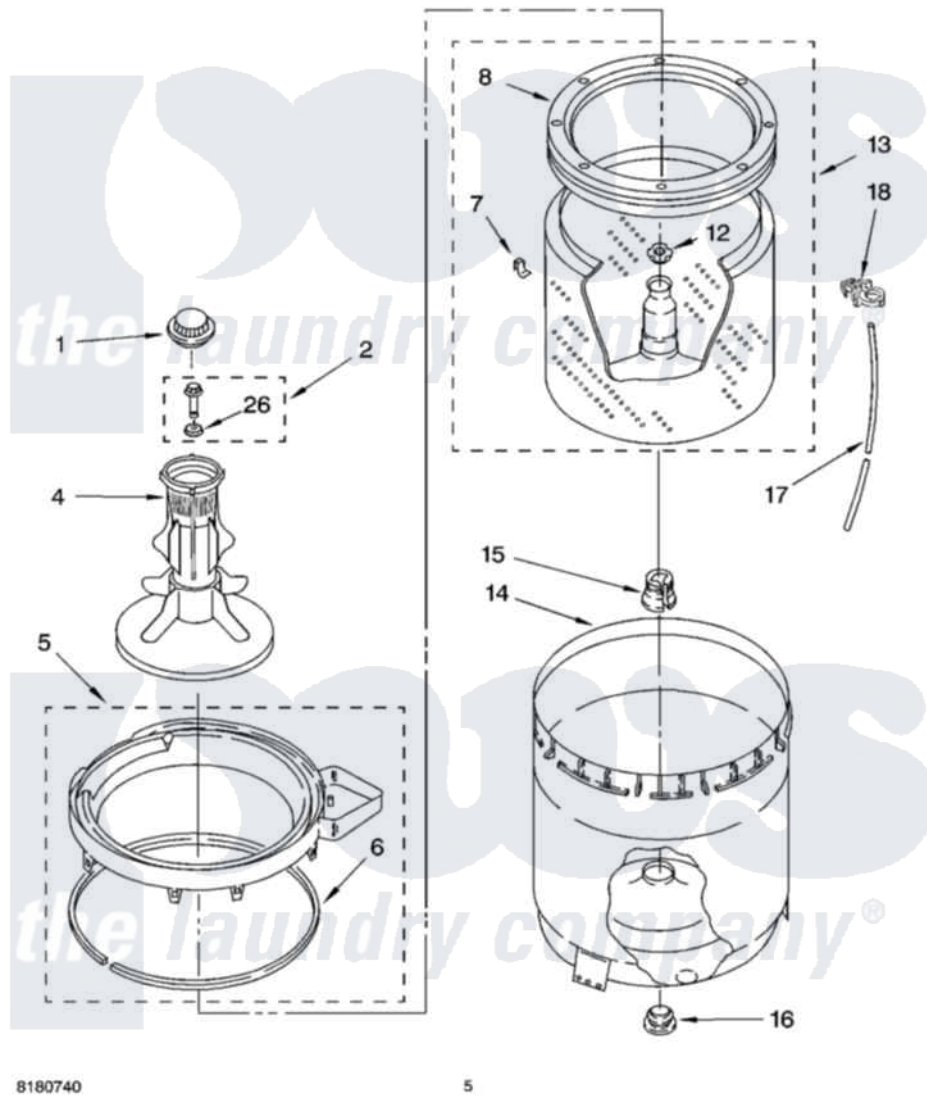

Whirlpool 7MLBR6103PT1 03 - AGITATOR, BASKET AND TUB PARTS

AGITATOR, BASKET AND TUB PARTS

For Models: 7MLBR6103PQ1, 7MLBR6103PT1
(Designer White) (Biscuit)

8180740

5

Whirlpool [Residential Whirlpool 7MLBR6103PT1 Washer Parts](#) Parts Diagram 03 - AGITATOR, BASKET AND TUB PARTS

[Click on the part number to view part](#)

Item	Original Part Number	Replaced By	Status	Part Description
1	3352483			Cap, Agitator
2	358237			Screw And Washer
4	63377			Agitator
5	3360611			Tub Ring And Gasket Assembly
6	3359586			Gasket, Tub Ring
7	8519815			Clip, Balance Ring
8	3956205			Balance Ring
12	21366			Nut, Spanner
13	3956206	3956207		Basket And Balance Ring
14	63125			Tub
15	389140			Tub Block, Basket Drive
16	383727			Gasket, Centerpod
17	3363657	353244		Hose, Pressure Switch
18	2219077			Clip, Pressure Switch Hose
26	3949550			Washer