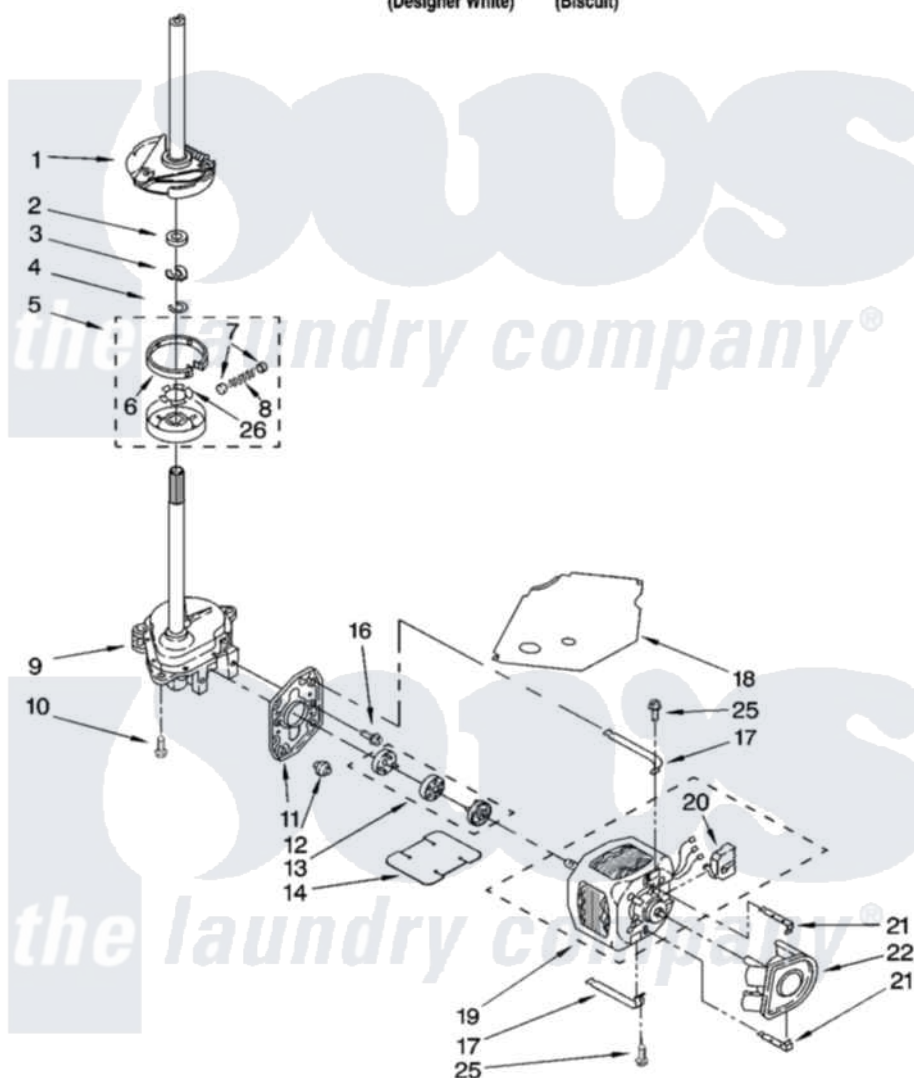

Whirlpool 7MLBR6103PT1 04 - BRAKE, CLUTCH, GEARCASE, MOTOR AND PUMP PARTS

BRAKE, CLUTCH, GEARCASE, MOTOR AND PUMP PARTS

For Models: 7MLBR6103PQ1, 7MLBR6103PT1
(Designer White) (Biscuit)

8180740

7

Whirlpool [Residential Whirlpool 7MLBR6103PT1 Washer Parts](#) Parts Diagram 04 - BRAKE, CLUTCH, GEARCASE, MOTOR AND PUMP PARTS
Click on the part number to view part

Item	Original Part Number	Replaced By	Status	Part Description
1	388951	285792		Basketdrive
2	63292			Washer, Spin Tube Thrust
3	62697	W10080230		Ring, Spin Tube Support
4	63283	285353		Ring
5	3951311	285785		Clutch
6	3951308	285790		Lining
7	62646			Cap, Clutch Spring
8	3946792			Spring And Damper Assembly
9	8532118	3360629		Gearcase
10	3357334	3400516		Screw Anti-Rattle
11	62611			Plate, Motor Mount To Gearcase
12	62691			Grommet, Motor
13	285753	285753A		Coupling
14	8316060			Shield, Tub To Motor

16	3400516		Screw Anti-Rattle
17	3349637	W10086010	Retainer, Motor
18	3362089		Shield, Tub To Motor
19	8528158	661600	Motor, Main Drive
20	3952056		Switch, Main Drive Motor
21	8546127		Retainer, Pump
22	3363394		Pump
25	3387485	273556	Screw, 10-16 X 5/8
26	3355454		Clip, Main Drive