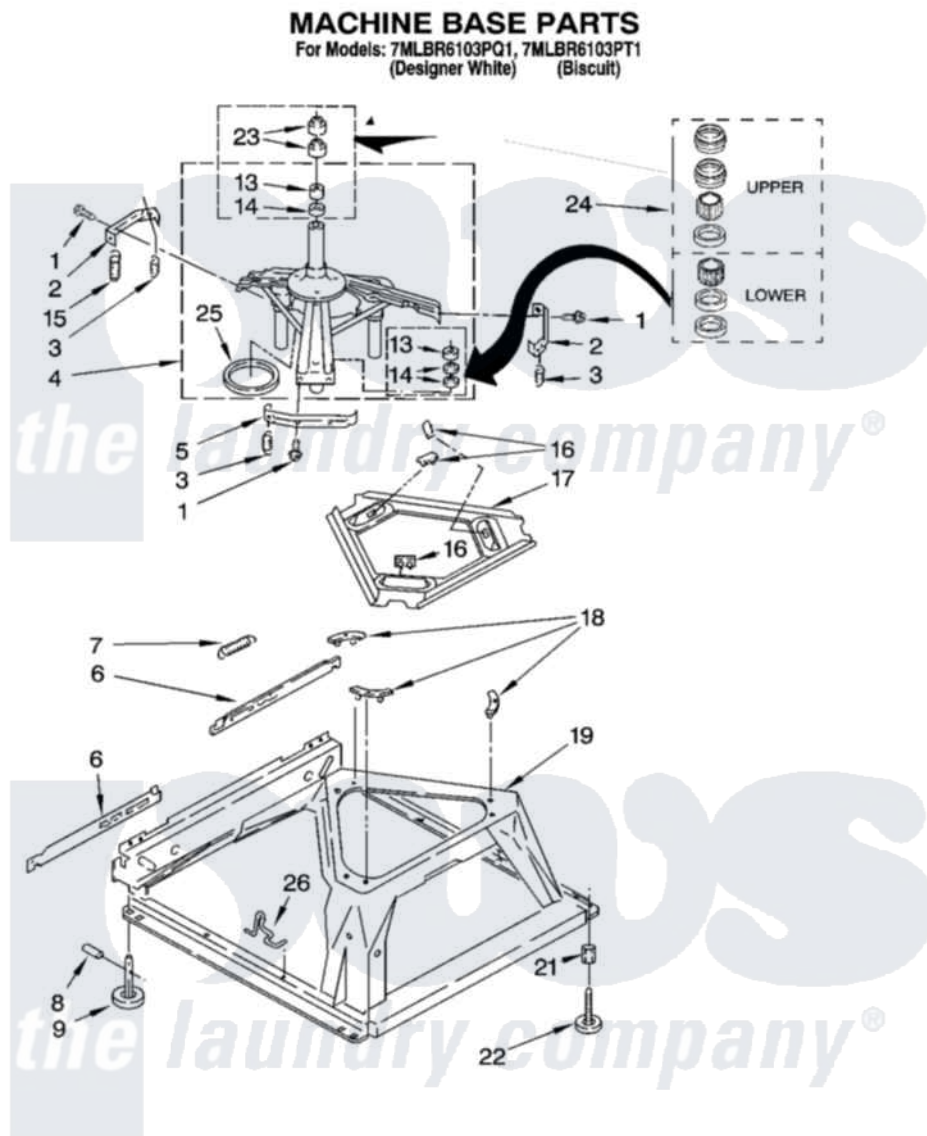

Whirlpool 7MLBR6103PT1 05 - MACHINE BASE PARTS

8

8180740

Whirlpool [Residential Whirlpool 7MLBR6103PT1 Washer Parts](#) Parts Diagram 05 - MACHINE BASE PARTS
Click on the part number to view part

Item	Original Part Number	Replaced By	Status	Part Description
1	3400076			Screw, Bracket Mounting
2	64067			Bracket, Spring Outer
3	63907			Spring, Suspension
4	8575214	280184		Support
5	64065			Bracket, Spring Outer
6	63138			Link, Leveling Mechanism
7	62597	8316845		Spring
8	62837			Pin, Knurled
9	62596	285244		Feet-Leveling
13	3347047	8546455		Bearing, Centerpost
14	357409	359449		Seal, Agitator Shaft
15	8534035	285901		Spring
16	62568	285219		Pad
17	3946509			Plate, Suspension
18	3363660	285744		Pad
19	3349337	285459		Base

21	3359452		Nut, Lock
22	389102	W10001130	Foot, Leveling
23	356934	8577376	Seal, Centerpost
24	285203		Centerpost Bearing Kit
25	63134		Ring, Sound Deadening
26	63806	W10145155	Retainer, Suspension Spring