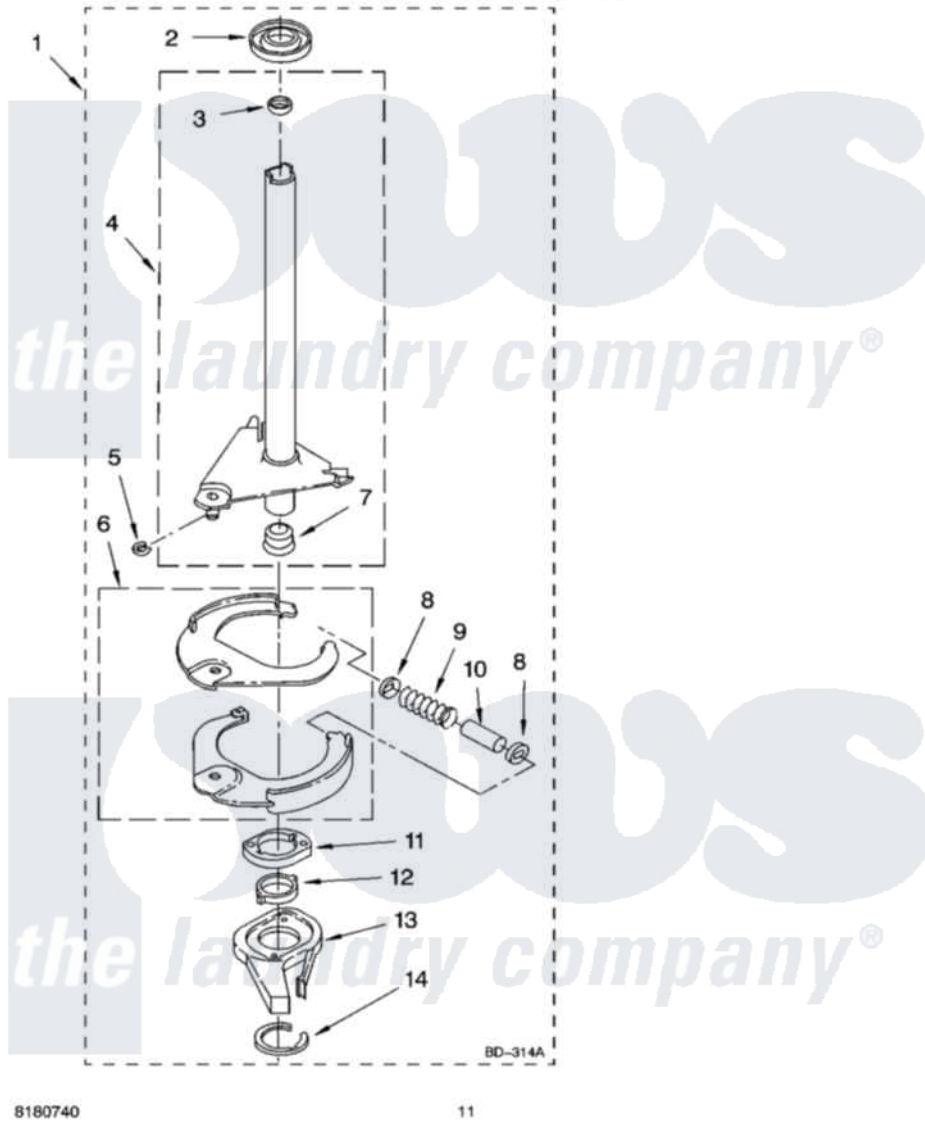

## BRAKE AND DRIVE TUBE PARTS

For Models: 7MLBR6103PQ1, 7MLBR6103PT1  
(Designer White) (Biscuit)

8180740

11

Whirlpool Residential Whirlpool 7MLBR6103PT1 Washer Parts Parts Diagram 07 - BRAKE AND DRIVE TUBE PARTS  
Click on the part number to view part