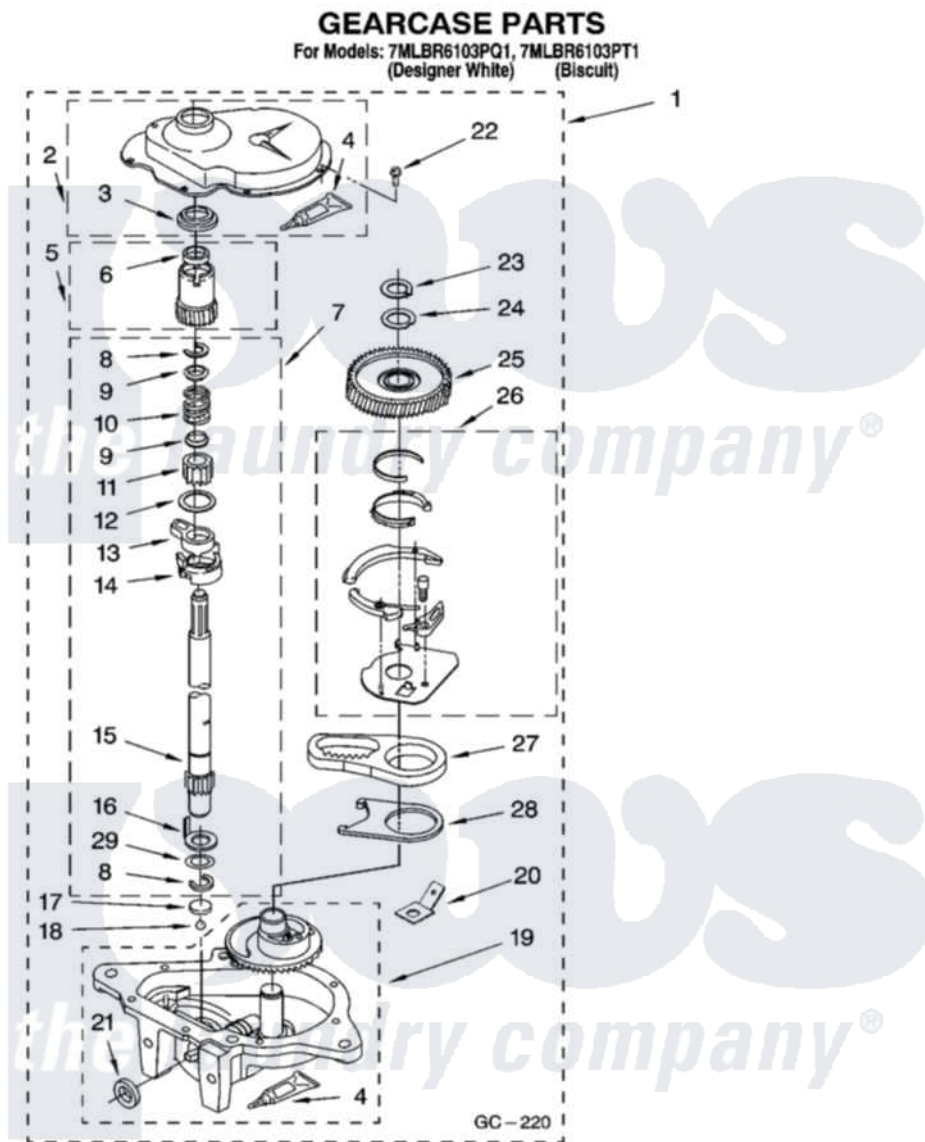

Whirlpool 7MLBR6103PT1 08 - GEARCASE PARTS

12

8180740

Whirlpool Residential Whirlpool 7MLBR6103PT1 Washer Parts Parts Diagram 08 - GEARCASE PARTS
Click on the part number to view part

Item	Original Part Number	Replaced By	Status	Part Description
1	8532118	3360629		Gearcase
2	285202			Cover, Gearcase
3	3349985			Seal, Gearcase Cover
4	285195			Sealer Sealer, Gasket
5	63320	285362		Gear and Pinon
6	356427			Seal, Spin Pinion
7	389387			Shaft, Agitator
8	90369		Not Available	Ring, Retaining (2)
9	62677			Retainer, Spring
10	62676			Spring, Agitator
11	63273	285509		Shaft, Agitator
12	62619			Washer, Agitator Gear
13	62580	285206		Cam-Agitator
14	62581	285206		Cam-Agitator
15	285509			Shaft, Agitator
16	62618			Washer, Cam Thrust

17	16018	285205	Bearing
18	85529	285205	Bearing
19	389230	285515	Gearcase
20	3949116	Not Available	BLOCK TAB, TERMINAL
21	285352		Seal Kit, Thrust Plug
22	3351614		Screw, Gearcase Cover Mounting
23	3362552	285765	Ring-Retrn
24	285735	285766	Washer Kit, Thrust
25	62570	285362	Gear and Pinon
26	388253	999516	Shelf-Glas
27	3349296	8546456	Rack, Connecting
28	62621		Actuator, Shift
29	388815		Washer, Intermediate 1 3976263 Miscellaneous Parts Bag 2 3976300 Washer, Inlet Hose 3 3366913 Clamp, Hose