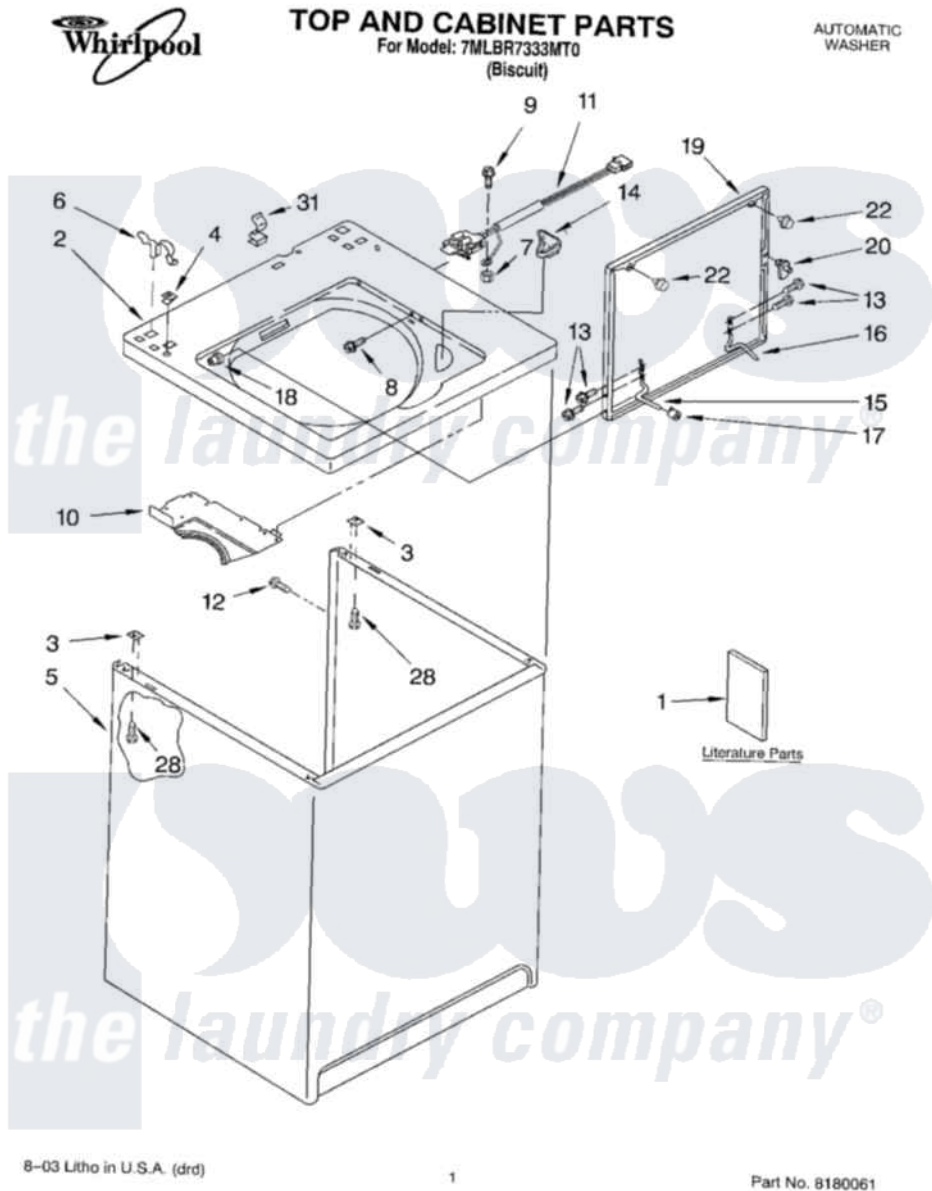

Whirlpool 7MLBR7333MT0 01 - TOP AND CABINET PARTS

8-03 Litho in U.S.A. (drd)

1

Part No. 8180061

Whirlpool [Residential Whirlpool 7MLBR7333MT0 Washer Parts](#) Parts Diagram 01 - TOP AND CABINET PARTS
 Click on the part number to view part

Item	Original Part Number	Replaced By	Status	Part Description
1	LIT3954763		Not Available	Literature Parts (Installation Instructions)
"	LIT8539738		Not Available	Literature Parts (Use & Care Guide)
"	LIT8539773		Not Available	Literature Parts (Energy Guide)
"	LIT8542376		Not Available	Literature Parts (Wiring Diagram)
2	8271410			Top
3	62750			Spacer, Cabinet To Top (4)
4	357213			Nut, Push-In
5	3954777			Cabinet
6	62780			Clip, Top And Cabinet And Rear Panel
7	3400901	680762		Nut
8	3356311			Screw And Washer, Lid Switch Shield
9	3351614			Screw, Gearcase Cover Mounting
10	3950995			Shield, Lid Switch

11	3950299		Switch, Lid
12	3357011	308685	Side Trim)
13	3351355	W10119828	Screw, Lid Hinge Mounting
14	3362952		Dispenser, Bleach
15	54584		Hinge, Lid
16	91770		Hinge, Lid
17	19119		Bumper, Lid Hinge
18	21258		Bearing, Lid Hinge
19	8541724	W10193875	Lid
20	357913	358684	Strike, Lid Switch
22	9724509		Bumper, Lid
28	3390631		Screw, 10-16 X 3/8
31	90016		Clip, Pressure Switch Hose