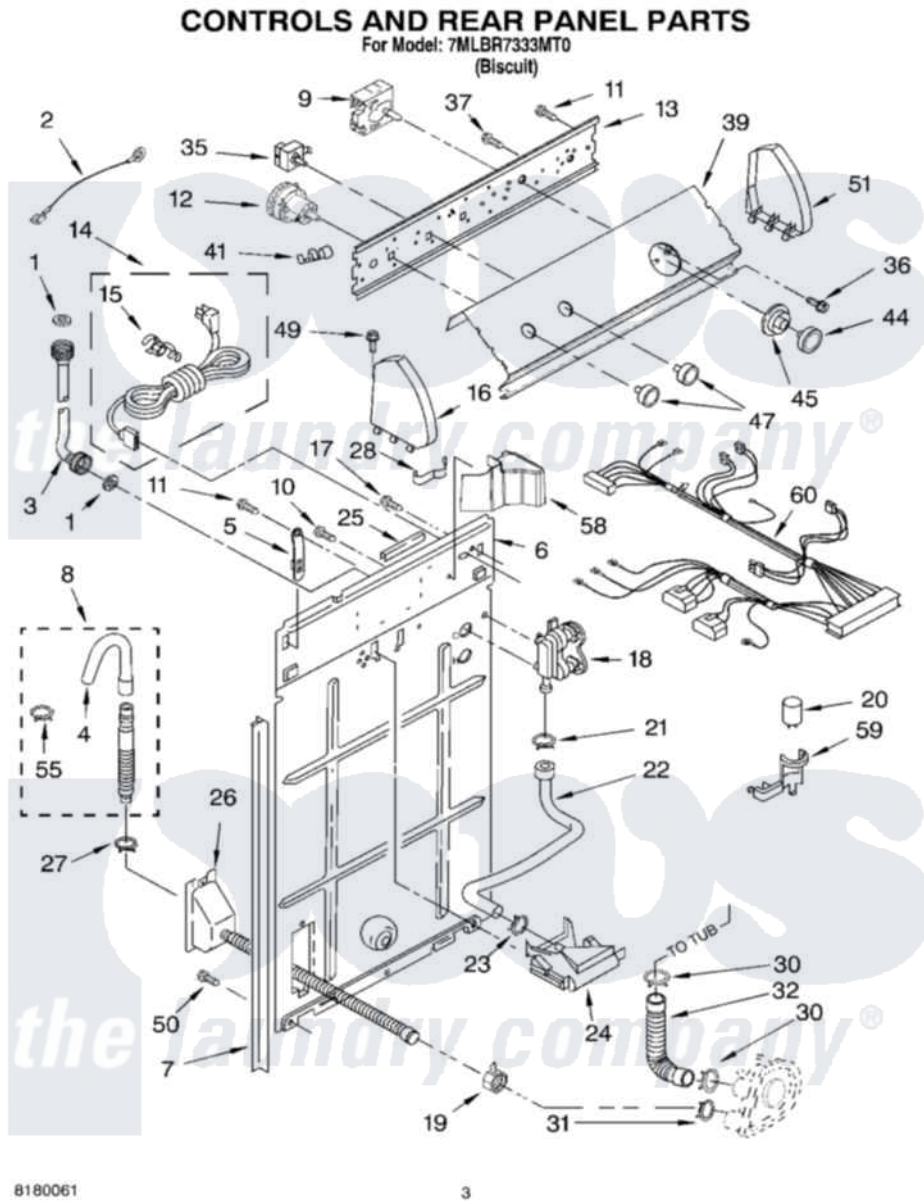

Whirlpool 7MLBR7333MT0 02 - CONTROLS AND REAR PANEL PARTS

8180061

3

Whirlpool [Residential Whirlpool 7MLBR7333MT0 Washer Parts](#) Parts Diagram 02 - CONTROLS AND REAR PANEL PARTS

[Click on the part number to view part](#)

Item	Original Part Number	Replaced By	Status	Part Description
1	3976300	16123		Washer Inlet-Hose Miscellaneous Parts Must be Ordered Separately.
2	3398893	3395559		Wire
3	3949374	89503		Hose-Inlet
"	3949375	89503		Hose-Inlet
4	3357027			Nozzle, Hose Drain
5	8318255	8568314		Strap, Console
6	8318407			Panel, Rear
7	62747			Pad, Rear Panel
8	3951609	285664		Hose
"	661577	285666		Hose
"	3357090	285702		Hose
9	8542374			Timer, Control
10	9740848			Screw, Mixing Valve Mounting
11	90767			Screw, 8A X 3/8 HeX Washer Head Tapping

12	3366848	W10339229	Switch-WL
13	3948814		Bracket, Control
14	8532158	W10130795	Cord-Power
15	3949468	285777	Relief-Str
16	8314852		Cap, End
17	3351614		Screw, Gearcase Cover Mounting
18	3952164	285805	Valve-Inlet
19	3976395		Restraint, Hose
20	661606	8572717	Capacitor, Motor Start
21	370451	596669	Clamp, Manifold
22	62662	3357328	Hose, Vacuum Break
23	371503	596669	Clamp, Manifold
24	3347034		Break, Vacuum
25	303294	3367669	Protector, Edge
26	8317940	W10358149	Drain Hose Assembly
27	3366912	356138	Clamp, Hose
28	3347812	8528351	Clip
30	3363366	616099	Clamp
31	8317496	285655	Clamp, Hose
32	3951449	285871	Hose
35	661612	W10168256	Switch, Water Temperature
36	3400818		Screw, Timer Mounting
37	3179795		Screw, Ground
39	8539612		Panel, Console
41	357572	W10113937	Clip, Grounding
44	8271347	3957822	Knob, Timer
45	8271370	3957850	Dial, Timer
47	8271348	3957797	Knob, Push-To-Start
49	388326		Screw, 8-18 X 1.25
50	62863	3390631	Screw, 10-16 X 3/8
51	8314851		Cap, End
55	3366913	3357331	Clamp, Drain
58	8314879		Shield, Inlet Valve
59	8318201	8318046	Clip, Capacitor
60	3956526		Harness, Wiring