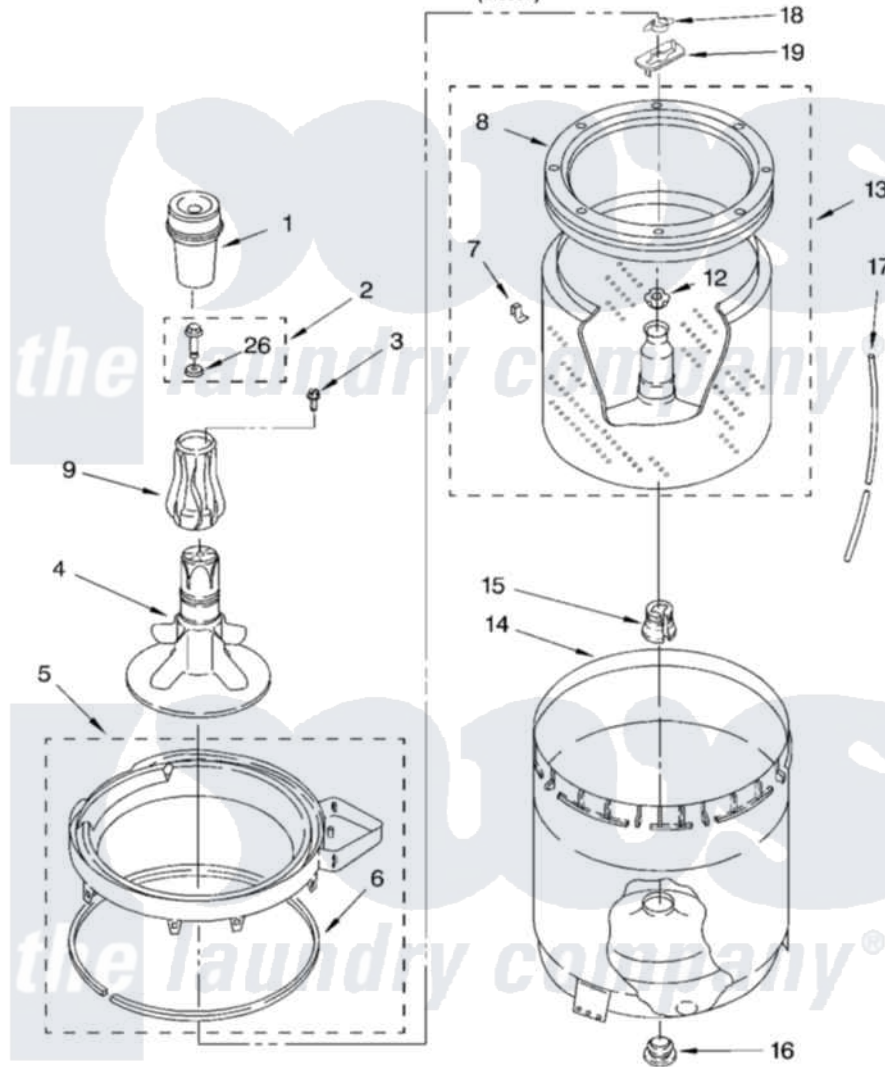

Whirlpool 7MLBR7333MT0 03 - AGITATOR, BASKET AND TUB PARTS

AGITATOR, BASKET AND TUB PARTS

For Model: 7MLBR7333MT0
(Biscuit)

8180061

5

Whirlpool [Residential Whirlpool 7MLBR7333MT0 Washer Parts](#) Parts Diagram 03 - AGITATOR, BASKET AND TUB PARTS

[Click on the part number to view part](#)

Item	Original Part Number	Replaced By	Status	Part Description
1	63580			Dispenser, Fabric Softener
2	358237			Screw And Washer
3	63027	W10109200		Screw, Baffle Mounting
4	64214			Agitator
5	3360611			Tub Ring And Gasket Assembly
6	3359586			Gasket, Tub Ring
7	8519815			Clip, Balance Ring
8	3956205			Balance Ring
9	64210			Extension, Agitator
12	21366			Nut, Spanner
13	3956206	3956207		Basket And Balance Ring
14	63125			Tub
15	389140			Tub Block, Basket Drive
16	383727			Gasket, Centerpod
17	3363657	353244		Hose, Pressure Switch