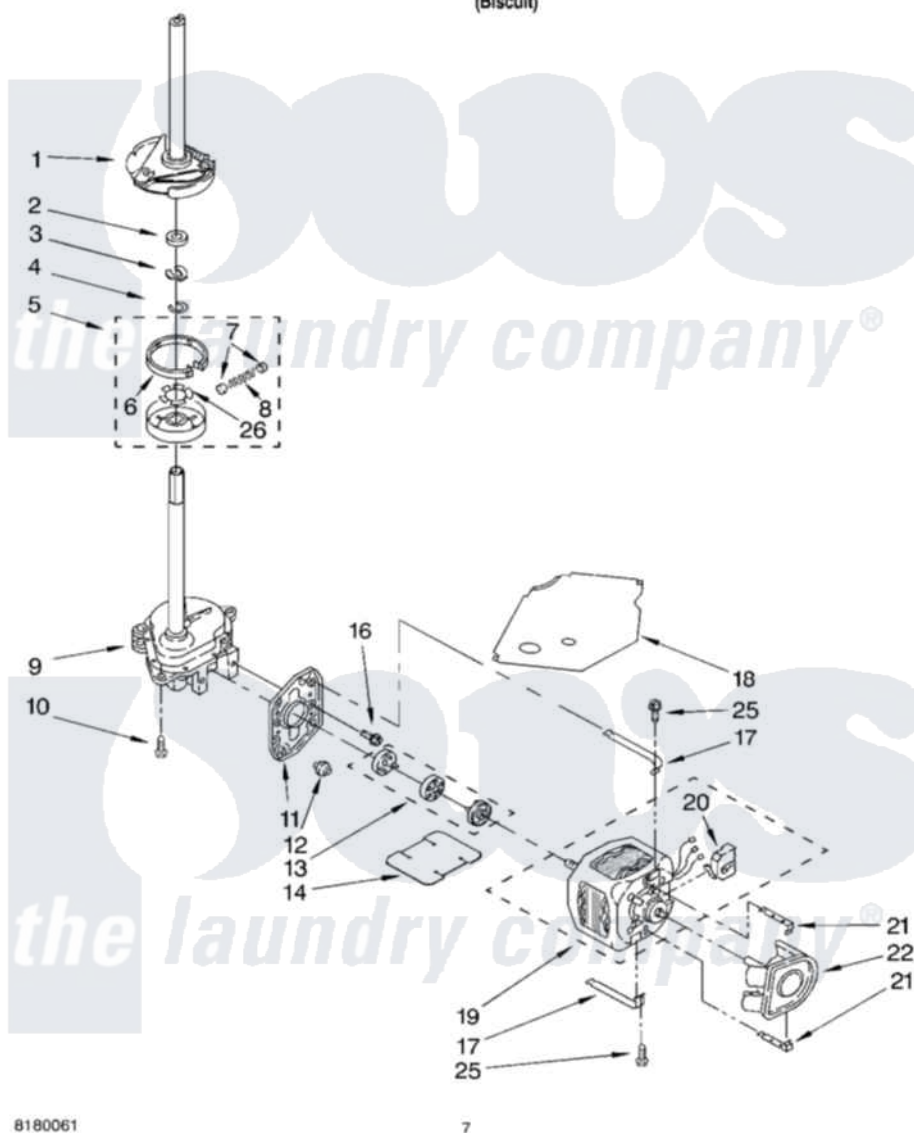

Whirlpool 7MLBR7333MT0 04 - BRAKE, CLUTCH, GEARCASE, MOTOR AND PUMP PARTS

BRAKE, CLUTCH, GEARCASE, MOTOR AND PUMP PARTS For Model: 7MLBR7333MT0 (Biscuit)

8180061

7

Whirlpool [Residential Whirlpool 7MLBR7333MT0 Washer Parts](#) Parts Diagram 04 - BRAKE, CLUTCH, GEARCASE, MOTOR AND PUMP PARTS
Click on the part number to view part

Item	Original Part Number	Replaced By	Status	Part Description
1	388951	285792		Basketdrive
2	63292			Washer, Spin Tube Thrust
3	62697	W10080230		Ring, Spin Tube Support
4	63283	285353		Ring
5	3951311	285785		Clutch
6	3951308	285790		Lining
7	62646			Cap, Clutch Spring
8	3946792			Spring And Damper Assembly
9	8532118	3360629		Gearcase
10	3357334	3400516		Screw Anti-Rattle
11	62611			Plate, Motor Mount To Gearcase
12	62691			Grommet, Motor
13	285753	285753A		Coupling
14	8316060			Shield, Tub To Motor

16	3400516		Screw Anti-Rattle
17	3349637	W10086010	Retainer, Motor
18	3362089		Shield, Tub To Motor
19	8528157	661600	Motor, Main Drive
20	3952056		Switch, Main Drive Motor
21	62700	8546127	Retainer, Pump
22	3363394		Pump
25	3387485	273556	Screw, 10-16 X 5/8
26	3355454		Clip, Main Drive